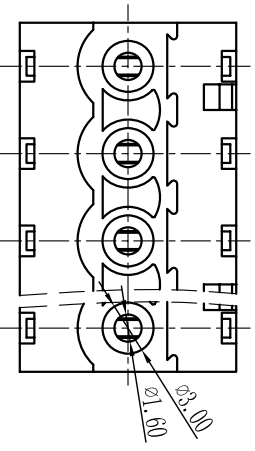

Cixi Dibo Electronics Co., LTD

产品规格书
product specification

SECTION A-A

TOLERANCES EXCEPT AS NOTED

	linear dimension	fillet	chamfer	短角	短角边	倒角	倒角	倒角	倒角
variable range	6 to 30	6 to 120	6 to 480	6 to 10	5 to 50	5 to 120	5 to 30	5 to 120	5 to 120
tolerance	±0.1	±0.2	±0.3	±0.5	±0.9	±0.2	±1	1°	30'

订购方式：
HOW TO ORDER

- 电气性能/Electrical
- 参考标准/Standard: UL IEC
- 额定电压/Rated voltage: 300V 320V
- 额定电流/Rated current: 15A 20A
- 接触电阻/Contact resistance: 20mΩ
- 使用线径/Wire range: 28-14AWG 2.5mm²
- 耐电压/Withstanding voltage: AC2000V/1Min
- 绝缘电阻/Insulation resistance: 500MΩ/DC500V
- 机械性能/Mechanical
- 温度范围/Temp Range: -40°C+105°C
- 扭矩/Torque: 0.5Nm(4.51b in)
- 剥线长度/Strip length: 7-8mm
- 尺寸/Dimensions
- 间距/Pitch: 5.0mm, 5.08mm
- 极数/Poles: 02P-24P
- 材质及电镀/Material
- 塑件/Housing: PA66, UL94V-0
- 螺丝/Screws: M3, steel Zinc plated
- 夹子/Clamp: Brass, Ni plated
- 方块/wire guard: Phosphor bronze, Ni plated

单位/UNITS	mm	尺寸/SIZE	A4	比例/SCALE	
Cixi Dibo Electronics Co., LTD					
名称/NAME	DB2EKA-5.0/5.08				

X-ON Electronics

Largest Supplier of Electrical and Electronic Components

Click to view similar products for [Pluggable Terminal Blocks](#) category: