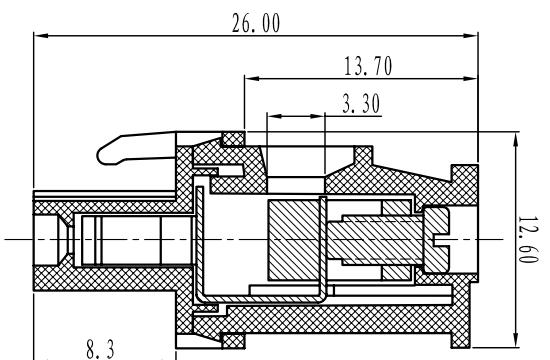

Cixi Dibo Electronics Co., LTD

产品规格书
product specification

SECTION A-A

TOLERANCES EXCEPT AS NOTED

	linear dimension	fillet	chamfer	短角	短角边	倒角	倒角	倒角	倒角
variable range	6 to 30	6 to 120	6 to 480	6 to 10	5 to 50	5 to 120	5 to 30	5 to 120	5 to 120
tolerance	±0.1	±0.2	±0.3	±0.5	±0.9	±0.2	±1	1°	30'

订购方式：
HOW TO ORDER

- 电气性能/Electrical
- 参考标准/Standard: UL IEC
- 额定电压/Rated voltage: 300V 320V
- 额定电流/Rated current: 15A 20A
- 接触电阻/Contact resistance: 20mΩ
- 使用线径/Wire range: 28-14AWG 2.5mm²
- 耐电压/Withstanding voltage: AC2000V/1Min
- 绝缘电阻/Insulation resistance: 500MΩ/DC500V
- 机械性能/Mechanical
- 温度范围/Temp Range: -40°C+105°C
- 扭矩/Torque: 0.5Nm(4.51b in)
- 剥线长度/Strip length: 7-8mm
- 尺寸/Dimensions
- 间距/Pitch: 5.0mm, 5.08mm
- 极数/Poles: 02P-24P
- 材质及电镀/Material
- 塑件/Housing: PA66, UL94V-0
- 螺丝/Screws: M3, steel Zinc plated
- 夹子/Clamp: Brass, Ni plated
- 方块/wire guard: Phosphor bronze, Ni plated

单位/UNITS	mm	尺寸/SIZE	A4	比例/SCALE	
Cixi Dibo Electronics Co., LTD					
名称/NAME	DB2EKA-5.0/5.08				

X-ON Electronics

Largest Supplier of Electrical and Electronic Components

Click to view similar products for [Pluggable Terminal Blocks](#) category: