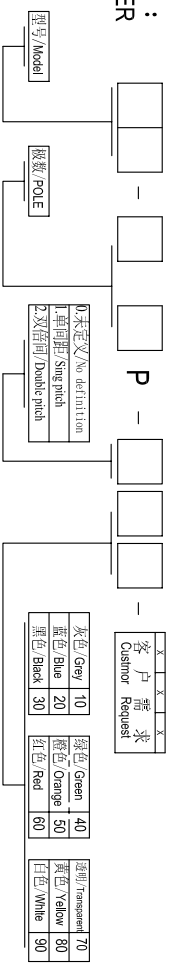

Cixi Dibo Electronics Co., LTD

产品规格书
product specification

SECTION A-A

TOLERANCES EXCEPT AS NOTED

	linear dimension	fillet	chamfer	短角	短角边	倒角	倒角	倒角	倒角
variable range	6 to 30	6 to 120	6 to 480	6 to 10	5 to 50	5 to 120	5 to 30	5 to 120	5 to 120
tolerance	±0.1	±0.2	±0.3	±0.5	±0.9	±0.2	±1	1°	30'

订购方式：
HOW TO ORDER

- 电气性能/Electrical
- 参考标准/Standard: UL IEC
- 额定电压/Rated voltage: 300V 320V
- 额定电流/Rated current: 15A 20A
- 接触电阻/Contact resistance: 20mΩ
- 使用线径/Wire range: 28-14AWG 2.5mm²
- 耐电压/Withstanding voltage: AC2000V/1Min
- 绝缘电阻/Insulation resistance: 500MΩ/DC500V
- 机械性能/Mechanical
- 温度范围/Temp Range: -40°C+105°C
- 扭矩/Torque: 0.5Nm(4.51b in)
- 剥线长度/Strip length: 7-8mm
- 尺寸/Dimensions
- 间距/Pitch: 5.0mm, 5.08mm
- 极数/Poles: 02P-24P
- 材质及电镀/Material
- 塑件/Housing: PA66, UL94V-0
- 螺丝/Screws: M3, steel Zinc plated
- 夹子/Clamp: Brass, Ni plated
- 方块/wire guard: Phosphor bronze, Ni plated

单位/UNITS	mm	尺寸/SIZE	A4	比例/SCALE	
Cixi Dibo Electronics Co., LTD					
名称/NAME	DB2EKA-5.0/5.08				

X-ON Electronics

Largest Supplier of Electrical and Electronic Components

Click to view similar products for [Pluggable Terminal Blocks](#) category: