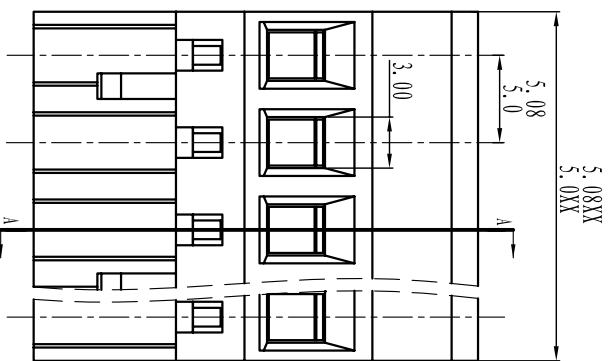

Cixi Dibo Electronics Co., LTD

产品规格书
product specification

SECTION A-A

TOLERANCES EXCEPT AS NOTED

	linear dimension	fillet	chamfer	短角	短角边	倒角	倒角	倒角	倒角
variable range	6 to 30	6 to 120	6 to 480	6 to 10	5 to 50	5 to 120	5 to 30	5 to 120	5 to 120
tolerance	±0.1	±0.2	±0.3	±0.5	±0.9	±0.2	±1	1°	30'

订购方式：
HOW TO ORDER

- 电气性能/Electrical
- 参考标准/Standard: UL IEC
- 额定电压/Rated voltage: 300V 320V
- 额定电流/Rated current: 15A 20A
- 接触电阻/Contact resistance: 20mΩ
- 使用线径/Wire range: 28-14AWG 2.5mm²
- 耐电压/Withstanding voltage: AC2000V/1Min
- 绝缘电阻/Insulation resistance: 500MΩ/DC500V
- 机械性能/Mechanical
- 温度范围/Temp Range: -40°C+105°C
- 扭矩/Torque: 0.5Nm(4.51b in)
- 剥线长度/Strip length: 7-8mm
- 尺寸/Dimensions
- 间距/Pitch: 5.0mm, 5.08mm
- 极数/Poles: 02P-24P
- 材质及电镀/Material
- 塑件/Housing: PA66, UL94V-0
- 螺丝/Screws: M3, steel Zinc plated
- 夹子/Clamp: Brass, Ni plated
- 方块/wire guard: Phosphor bronze, Ni plated