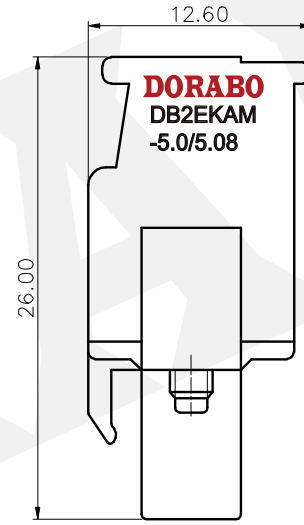

REVISION RECORD				
REV	ECN	DESCRIPTION	DRFT	DATE

NOTES1:

UL Standard

1. Rated voltage/current : 300V / 15A
2. Withstanding voltage : AC1600V/1Min.
3. Torque value : M2.5 , 3.54Lb.in
4. Wire range : 28~12AWG

IEC Standard

1. Pollution Degree	2
Overvoltage Category	III
Rate Impulse Voltage(KV)	4.0KV
Rate Voltage(V)	320V
Rate Current(A)	18A

2. Torque value : M2.5 , 0.4N·m
3. Wire range : 2.5mm²

NOTES2:

1. Dimension shall be interpreted per ASME Y14.5-2009
2. Pitch : 5.0/5.08mm, Poles : N=02~22P
3. Stripping length : 7~8mm
4. Operating temperature : -40°C~+105°C
5. Undimensioned tolerances:

Pitch range in mm		Nominal dimension range in mm			-	∩	∠
TO	Over	TO	Over	TO	Over	Over	
6	10	30	60	100	150	0.1/10	
±0.15	±0.20	±0.30	±0.30	±0.50	±0.70	±1.00	±1.30
							±2'

6. RoHS Compliance

02P: Clasp on the right from this view