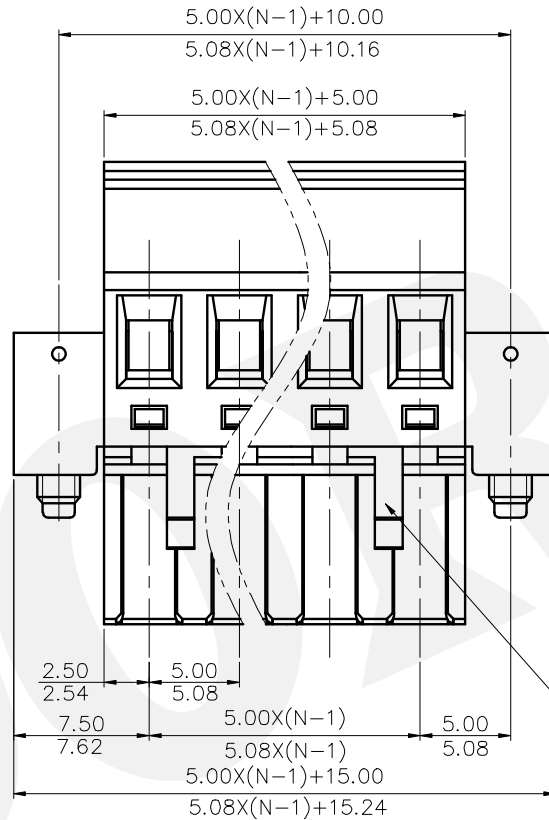

REVISION RECORD				
REV	ECN	DESCRIPTION	DRFT	DATE

NOTES1:

UL Standard

1. Rated voltage/current : 300V / 15A
2. Withstanding voltage : AC1600V/1Min.
3. Torque value : M2.5 , 3.54Lb.in
4. Wire range : 28~12AWG

IEC Standard

1. Pollution Degree	2
Overvoltage Category	III
Rate Impulse Voltage(KV)	4.0KV
Rate Voltage(V)	320V
Rate Current(A)	18A

2. Torque value : M2.5 , 0.4N·m
3. Wire range : 2.5mm²

NOTES2:

1. Dimension shall be interpreted per ASME Y14.5-2009
2. Pitch : 5.0/5.08mm, Poles : N=02~22P
3. Stripping length : 7~8mm
4. Operating temperature : -40°C~+105°C
5. Undimensioned tolerances:

Pitch range in mm		Nominal dimension range in mm			-	∩	∠
TO	Over	TO	Over	TO	Over	Over	
6	10	30	60	100	150	0.1/10	
±0.15	±0.20	±0.30	±0.30	±0.50	±0.70	±1.00	±1.30
							±2'

6. RoHS Compliance

02P: Clasp on the right from this view