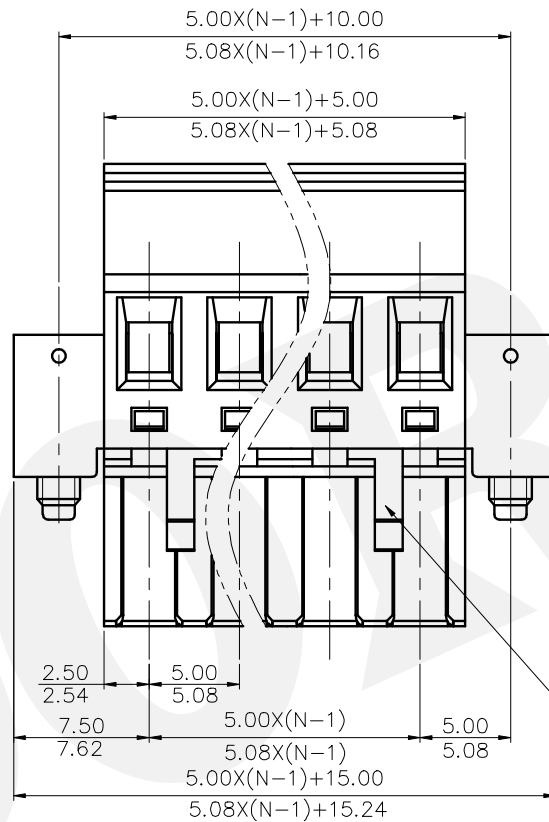

REVISION RECORD				
REV	ECN	DESCRIPTION	DRFT	DATE

NOTES1:

UL Standard

1. Rated voltage/current : 300V / 15A
2. Withstanding voltage : AC1600V/1Min.
3. Torque value : M2.5 , 3.54Lb.in
4. Wire range : 28~12AWG

IEC Standard

1. Pollution Degree	2
Overvoltage Category	III
Rate Impulse Voltage(KV)	4.0KV
Rate Voltage(V)	320V
Rate Current(A)	18A

2. Torque value : M2.5 , 0.4N·m
3. Wire range : 2.5mm²

NOTES2:

1. Dimension shall be interpreted per ASME Y14.5-2009
2. Pitch : 5.0/5.08mm, Poles : N=02~22P
3. Stripping length : 7~8mm
4. Operating temperature : -40°C~+105°C
5. Undimensioned tolerances:

Pitch range in mm	Nominal dimension range in mm			Tolerance					
	Over 6 TO 10	Over 10 TO 24	Over 30 TO 60		Over 60 TO 100	Over 100 TO 150	Over 150		
TO 6	±0.15	±0.20	±0.30	±0.30	±0.50	±0.70	±1.00	±1.30	±2'