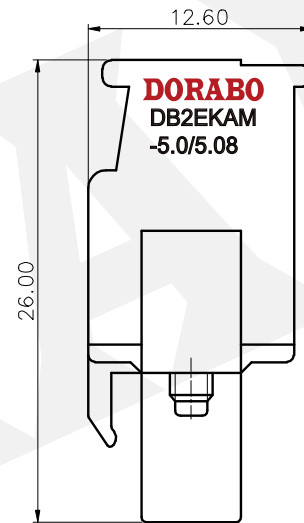

REVISION RECORD				
REV	ECN	DESCRIPTION	DRFT	DATE

NOTES1:

UL Standard

1. Rated voltage/current : 300V / 15A
2. Withstanding voltage : AC1600V/1Min.
3. Torque value : M2.5 , 3.54Lb.in
4. Wire range : 28~12AWG

IEC Standard

1. Pollution Degree	2
Overvoltage Category	III
Rate Impulse Voltage(KV)	4.0KV
Rate Voltage(V)	320V
Rate Current(A)	18A

2. Torque value : M2.5 , 0.4N·m
3. Wire range : 2.5mm²

NOTES2:

1. Dimension shall be interpreted per ASME Y14.5-2009
2. Pitch : 5.0/5.08mm, Poles : N=02~22P
3. Stripping length : 7~8mm
4. Operating temperature : -40°C~+105°C
5. Undimensioned tolerances:

Pitch range in mm	Nominal dimension range in mm			Tolerance					
	Over 6 TO 10	Over 10 TO 24	Over 30 TO 60		Over 60 TO 100	Over 100 TO 150	Over 150		
TO 6	±0.15	±0.20	±0.30	±0.30	±0.50	±0.70	±1.00	±1.30	±2'