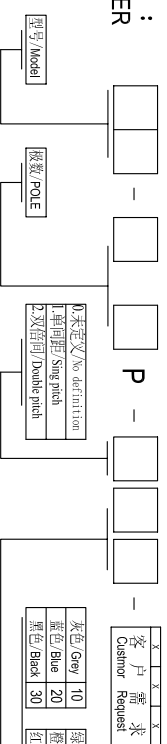

DORABO[®] Cixi Dibo Electronics Co.,LTD

产品规格书
product specification

电气性能/Electrical

参考标准/Standard: UL IEC
 额定电压/Rated voltage: 300V 250V
 额定电流/Rated current: 8A 10A
 接触电阻/Contact resistance: 20mΩ
 使用线径/Wire range: 28-16AWG 1.5mm²
 耐电压/Withstanding voltage: AC2000V/1Min
 绝缘电阻/Insulation resistance: 500MΩ/DC500V

机械性能/Mechanical

温度范围/Temp.Range: -40° C~+105° C
 扭矩/Torque: 0.2Nm (1.71b`in)
 剥线长度/Strip length: 6-7mm

尺寸/Dimensions

间距/Pitch: 3.81mm, 3.50mm
 极数/Poles: 2P-24P

材质及电镀/Material

塑件/Housing: PA66, UL94V-0
 螺丝/Screws: M2, steel Zinc plated
 方块/Wire guard: Brass, Ni plated
 夹子/Clamp: Phosphor bronze, Ni plated

TOLERANCES EXCEPT AS NOTED

	linear dimension	filllet	chamfer	short angle sid	≡	—	∕	∕∕	⊥
variable range	6 to 30 30 to 120 120 to 480	all	6 to 10	10 to 50 50 to 120	all	5 to 30	30 to 120	120 to 120	
tolerance	±0.1 to ±0.2 ±0.2 to ±0.3 ±0.3 to ±0.5 ±0.5 to ±0.9	±0.2 to ±0.5	±1 to ±1	1° to 30° 30° to 20°	0.5 to 0.12	0.025 to 0.06	0.12 to 0.12	0.4 to 0.4	

订购方式: HOW TO ORDER

单位/UNITS mm 尺寸/SIZE A4 比例/SCALE

Cixi Dibo Electronics Co.,LTD

第一视角/FIRST ANGLE PROJECTION

名称/NAME DB2EKB-381-XXP

X-ON Electronics

Largest Supplier of Electrical and Electronic Components

Click to view similar products for [Pluggable Terminal Blocks](#) category: