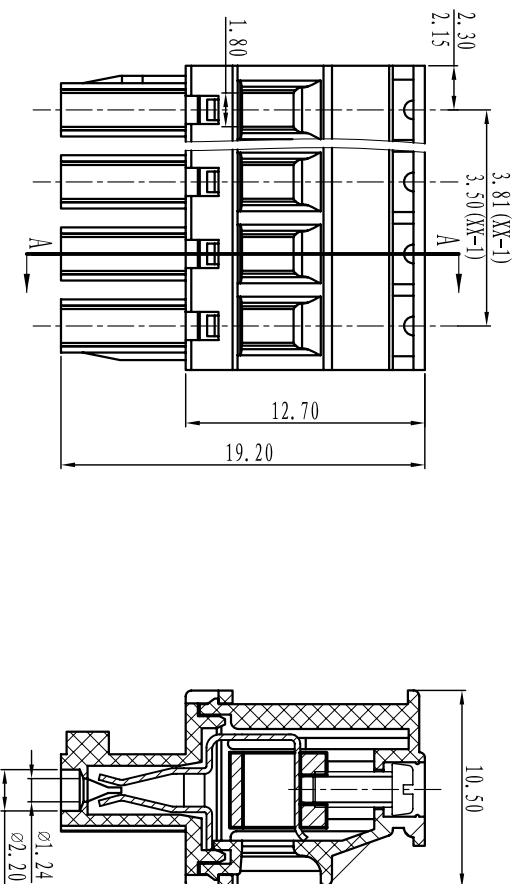

DORABO[®] Cixi Dibo Electronics Co.,LTD

产品规格书
product specification

电气性能/Electrical

参考标准/Standard: UL IEC
 额定电压/Rated voltage: 300V 250V
 额定电流/Rated current: 8A 10A
 接触电阻/Contact resistance: 20mΩ
 使用线径/Wire range: 28-16AWG 1.5mm²
 耐电压/Withstanding voltage: AC2000V/1Min
 绝缘电阻/Insulation resistance: 500MΩ/DC500V

机械性能/Mechanical

温度范围/Temp.Range: -40° C~+105° C
 扭矩/Torque: 0.2Nm (1.71b`in)
 剥线长度/Strip length: 6-7mm

尺寸/Dimensions

间距/Pitch: 3.81mm, 3.50mm
 极数/Poles: 2P-24P

材质及电镀/Material

塑件/Housing: PA66, UL94V-0
 螺丝/Screws: M2, steel Zinc plated
 方块/Wire guard: Brass, Ni plated
 夹子/Clamp: Phosphor bronze, Ni plated

TOLERANCES EXCEPT AS NOTED

	linear dimension	filllet	chamfer	short angle sid	≡	—	∕	∕∕	⊥
variable range	6 to 30 30 to 120 120 to 480	all	6 to 10	10 to 50 50 to 120	all	5 to 30	30 to 120	120 to 120	
tolerance	±0.1 to ±0.2 ±0.2 to ±0.3 ±0.3 to ±0.5 ±0.5 to ±0.9	±0.2 to ±0.5	±1 to ±1	1° to 30° 30° to 20°	0.5 to 0.12	0.025 to 0.06	0.12 to 0.12	0.4 to 0.4	

订购方式: HOW TO ORDER

单位/UNITS mm 尺寸/SIZE A4 比例/SCALE

Cixi Dibo Electronics Co.,LTD

第一视角/FIRST ANGLE PROJECTION

名称/NAME DB2EKB-381-XXP

X-ON Electronics

Largest Supplier of Electrical and Electronic Components

Click to view similar products for [Pluggable Terminal Blocks](#) category: