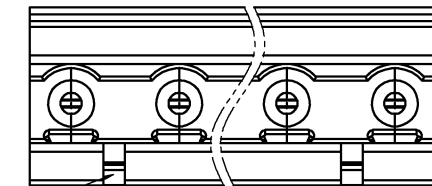

IEC Standard

1. Pollution Degree	2
Overvoltage Category	III
Rate Impulse Voltage(KV)	4.0KV
Rate Voltage(V)	400V
Rate Current(A)	18A

- 2.Torque value : M2.5 , 0.4N·m
- 3.Wire range : 2.5mm²

NOTES2:

- 1.Dimension shall be interpreted per ASME Y14.5-2009
- 2.Pitch : 7.50/7.62mm, Poles : N=02~12P
- 3.Stripping length : 7~8mm
- 4.Operating temperature: -40°C~+105°C
- 5.Undimensioned tolerances:

Pitch range in mm		Nominal dimension range in mm						
TO	Over	Over	TO	Over	Over	Over	0.1/10	
6	10	10	30	60	100	150		
±0.15	±0.20	±0.30	±0.30	±0.50	±0.70	±1.00	±1.30	±2°

- 6.RoHS Compliance

02P: Clasp on the left from this view