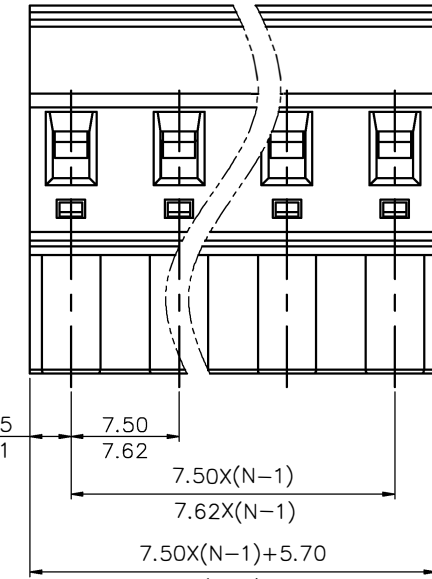

IEC Standard

1. Pollution Degree	2
Overvoltage Category	III
Rate Impulse Voltage(KV)	4.0KV
Rate Voltage(V)	400V
Rate Current(A)	18A

- 2.Torque value : M2.5 , 0.4N·m
- 3.Wire range : 2.5mm²

NOTES2:

- 1.Dimension shall be interpreted per ASME Y14.5-2009
- 2.Pitch : 7.50/7.62mm, Poles : N=02~12P
- 3.Stripping length : 7~8mm
- 4.Operating temperature: -40°C~+105°C
- 5.Undimensioned tolerances:

Pitch range in mm		Nominal dimension range in mm						
TO	Over	Over	TO	Over	Over	Over	0.1/10	
6	10	10	30	60	100	150		
±0.15	±0.20	±0.30	±0.30	±0.50	±0.70	±1.00	±1.30	±2°

- 6.RoHS Compliance

02P: Clasp on the left from this view