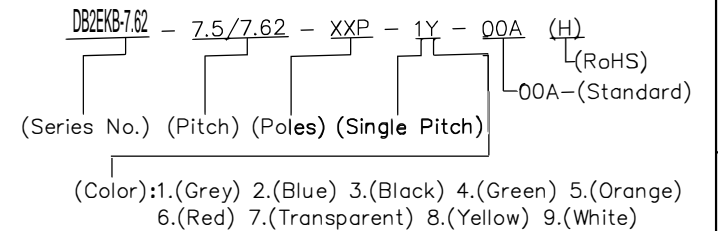

IEC Standard

1. Pollution Degree	2
Overvoltage Category	III
Rate Impulse Voltage(KV)	4.0KV
Rate Voltage(V)	400V
Rate Current(A)	18A

- 2.Torque value : M2.5 , 0.4N·m
- 3.Wire range : 2.5mm²

NOTES2:

- 1.Dimension shall be interpreted per ASME Y14.5-2009
- 2.Pitch : 7.50/7.62mm, Poles : N=02~12P
- 3.Stripping length : 7~8mm
- 4.Operating temperature: -40°C~+105°C
- 5.Undimensioned tolerances:

Pitch range in mm		Nominal dimension range in mm						
TO	Over	Over	TO	Over	Over	Over	0.1/10	
6	10	10	30	60	100	150		
±0.15	±0.20	±0.30	±0.30	±0.50	±0.70	±1.00	±1.30	±2°

- 6.RoHS Compliance

02P: Clasp on the left from this view