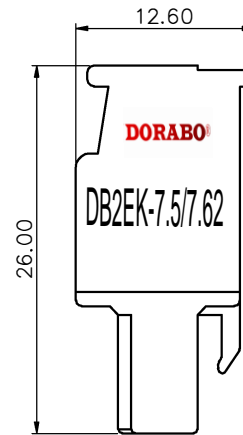

REVISION RECORD				
REV	ECN	DESCRIPTION	DRFT	DATE

NOTES1:

UL Standard

- 1.Rated voltage/current : 300V / 15A
- 2.Withstanding voltage : AC1600V/1Min.
- 3.Torque value : M2.5 , 3.54Lb.in
- 4.Wire range : 28~12AWG

IEC Standard

1. Pollution Degree	2
Overvoltage Category	III
Rate Impulse Voltage(KV)	4.0KV
Rate Voltage(V)	400V
Rate Current(A)	18A

- 2.Torque value : M2.5 , 0.4N·m
- 3.Wire range : 2.5mm²

NOTES2:

- 1.Dimension shall be interpreted per ASME Y14.5-2009
- 2.Pitch : 7.50/7.62mm, Poles : N=02~12P
- 3.Stripping length : 7~8mm
- 4.Operating temperature: -40°C~+105°C
- 5.Undimensioned tolerances:

Pitch range in mm		Nominal dimension range in mm						
TO	Over	Over	TO	Over	Over	Over	0.1/10	
6	10	10	30	60	100	150		
±0.15	±0.20	±0.30	±0.30	±0.50	±0.70	±1.00	±1.30	±2°

- 6.RoHS Compliance

02P: Clasp on the left from this view

DETACHED LISTS	PART NO.:	DORABO Cixi Dibo Electronics Co.,LTD			
	APPD:	NAME: DB2EKB-7.62-XXP			
	CHKD:	TITLE: CUSTOMER DRAWING			
	DRFT:	DRAWING NO.:		REV	DO
	THIRD ANGLE PROJECTION		DO NOT SCALE DRAWING	SHEET	1/1
		SCALE	1:1		