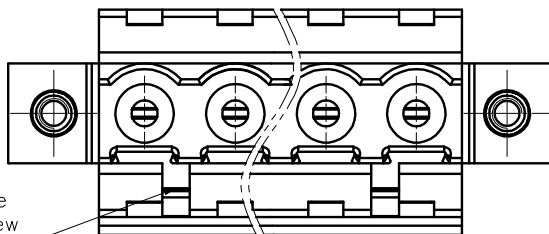

REVISION RECORD				
REV	ECN	DESCRIPTION	DRFT	DATE

02P: Clasp on the left from this view

NOTES1:

UL Standard

1. Rated voltage/current : 300V / 15A
2. Withstanding voltage : AC1600V/1Min.
3. Torque value : M2.5 , 3.54Lb.in
4. Wire range : 28~12AWG

IEC Standard

1. Pollution Degree	2
Overvoltage Category	III
Rate Impulse Voltage(KV)	4.0KV
Rate Voltage(V)	320V
Rate Current(A)	18A

2. Torque value : M2.5 , 0.4N·m
3. Wire range : 2.5mm²

NOTES2:

1. Dimension shall be interpreted per ASME Y14.5-2009
2. Pitch : 5.0/5.08mm, Poles : N=02~22P
3. Stripping length : 7~8mm
4. Operating temperature: -40°C~+105°C
5. Undimensioned tolerances:

Pitch range in mm		Nominal dimension range in mm				0.1/10
To	Over	To	Over	To	Over	
6	6 TO 10	10	30 TO 60	60	100 TO 150	±2'
±0.15	±0.20	±0.30	±0.30	±0.50	±0.70	
						±1.30

6. RoHS Compliance

DB2EKBM - 5.0/5.08 - XXP - 1Y - 00A (H)
 (Series No.) (Pitch) (Poles) (Single Pitch) (RoHS) 00A-(Standard)