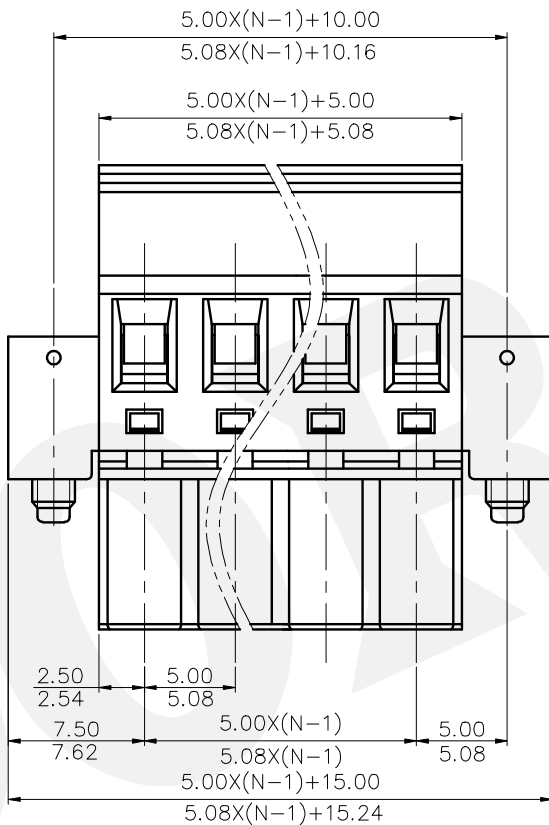

REVISION RECORD				
REV	ECN	DESCRIPTION	DRFT	DATE

02P: Clasp on the left from this view

NOTES1:

UL Standard

1. Rated voltage/current : 300V / 15A
2. Withstanding voltage : AC1600V/1Min.
3. Torque value : M2.5 , 3.54Lb.in
4. Wire range : 28~12AWG

IEC Standard

1. Pollution Degree	2
Overvoltage Category	III
Rate Impulse Voltage(KV)	4.0KV
Rate Voltage(V)	320V
Rate Current(A)	18A

2. Torque value : M2.5 , 0.4N·m
3. Wire range : 2.5mm²

NOTES2:

1. Dimension shall be interpreted per ASME Y14.5-2009
2. Pitch : 5.0/5.08mm, Poles : N=02~22P
3. Stripping length : 7~8mm
4. Operating temperature: -40°C~+105°C
5. Undimensioned tolerances:

Pitch range in mm		Nominal dimension range in mm				0.1/10
To	Over	To	Over	To	Over	
6	6 TO 10	10	30 TO 60	60	100 TO 150	±2'
±0.15	±0.20	±0.30	±0.30	±0.50	±0.70	
						±1.30

6. RoHS Compliance

DB2EKBM - 5.0/5.08 - XXP - 1Y - 00A (H)
 (Series No.) (Pitch) (Poles) (Single Pitch) (RoHS) 00A-(Standard)