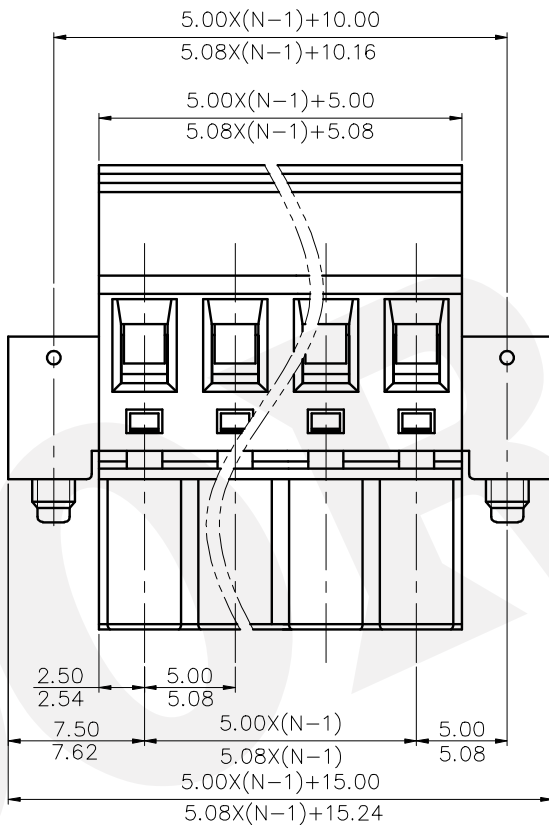

REVISION RECORD				
REV	ECN	DESCRIPTION	DRFT	DATE

NOTES1:

UL Standard

1. Rated voltage/current : 300V / 15A
2. Withstanding voltage : AC1600V/1Min.
3. Torque value : M2.5 , 3.54Lb.in
4. Wire range : 28~12AWG

IEC Standard

1. Pollution Degree	2
Overvoltage Category	III
Rate Impulse Voltage(KV)	4.0KV
Rate Voltage(V)	320V
Rate Current(A)	18A

2. Torque value : M2.5 , 0.4N·m
3. Wire range : 2.5mm²

NOTES2:

1. Dimension shall be interpreted per ASME Y14.5-2009
2. Pitch : 5.0/5.08mm, Poles : N=02~22P
3. Stripping length : 7~8mm
4. Operating temperature: -40°C~+105°C
5. Undimensioned tolerances:

Pitch range in mm		Nominal dimension range in mm				0.1/10	
To	Over	To	Over	To	Over		
6	10	6	30	60	100	±2'	
10	24	30	100	150	150		
±0.15	±0.20	±0.30	±0.30	±0.50	±0.70	±1.00	±1.30

6. RoHS Compliance

DB2EKBM - 5.0/5.08 - XXP - 1Y - 00A (H)
 (Series No.) (Pitch) (Poles) (Single Pitch) (RoHS) 00A-(Standard)