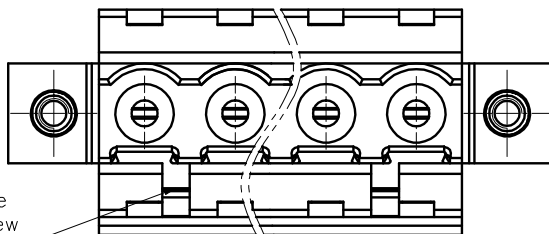

IEC Standard

1. Pollution Degree	2
Overvoltage Category	III
Rate Impulse Voltage(KV)	4.0KV
Rate Voltage(V)	320V
Rate Current(A)	18A

2. Torque value : M2.5 , 0.4N·m
3. Wire range : 2.5mm²

NOTES2:

1. Dimension shall be interpreted per ASME Y14.5-2009
2. Pitch : 5.0/5.08mm, Poles : N=02~22P
3. Stripping length : 7~8mm
4. Operating temperature: -40°C~+105°C
5. Undimensioned tolerances:

Pitch range in mm		Nominal dimension range in mm				0.1/10	
To	Over	To	Over	To	Over		
6	10	6	30	60	100	±2'	
10	24	30	100	150	150		
±0.15	±0.20	±0.30	±0.30	±0.50	±0.70	±1.00	±1.30

6. RoHS Compliance

DB2EKBM - 5.0/5.08 - XXP - 1Y - 00A (H)
 (Series No.) (Pitch) (Poles) (Single Pitch) (RoHS) 00A-(Standard)

(Color): 1.(Grey) 2.(Blue) 3.(Black) 4.(Green) 5.(Orange) 6.(Red) 7.(Transparent) 8.(Yellow) 9.(White)

02P: Clasp on the left from this view

DETACHED LISTS	PART NO.: /	DORABO 慈溪市地博电子有限公司 CIXI DORABO ELECTRONICS CO.,LTD		
	APPD: /	NAME: DB2EKBM-5.0/5.08-XXP-1Y-00A(H)		
	CHKD: /	TITLE: CUSTOMER DRAWING		
	DRFT: /	REV	DO	
THIRD ANGLE PROJECTION		DRAWING NO.: /	SHEET	1/1
		MM (INCH)	DO NOT SCALE DRAWING	SCALE
				1:1