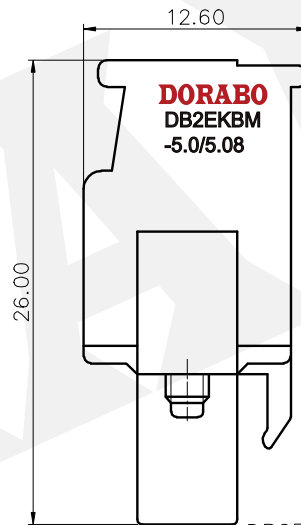

REVISION RECORD				
REV	ECN	DESCRIPTION	DRFT	DATE

NOTES1:

UL Standard

1. Rated voltage/current : 300V / 15A
2. Withstanding voltage : AC1600V/1Min.
3. Torque value : M2.5 , 3.54Lb.in
4. Wire range : 28~12AWG

IEC Standard

1. Pollution Degree	2
Overvoltage Category	III
Rate Impulse Voltage(KV)	4.0KV
Rate Voltage(V)	320V
Rate Current(A)	18A

2. Torque value : M2.5 , 0.4N·m
3. Wire range : 2.5mm²

NOTES2:

1. Dimension shall be interpreted per ASME Y14.5-2009
2. Pitch : 5.0/5.08mm, Poles : N=02~22P
3. Stripping length : 7~8mm
4. Operating temperature: -40°C~+105°C
5. Undimensioned tolerances:

Pitch range in mm		Nominal dimension range in mm				0.1/10	
To	Over	To	Over	To	Over		
6	10	6	30	60	100	±2'	
10	24	30	100	150	150		
±0.15	±0.20	±0.30	±0.30	±0.50	±0.70	±1.00	±1.30

6. RoHS Compliance

DB2EKBM - 5.0/5.08 - XXP - 1Y - 00A (H)
 (Series No.) (Pitch) (Poles) (Single Pitch) (RoHS) 00A-(Standard)

(Color): 1.(Grey) 2.(Blue) 3.(Black) 4.(Green) 5.(Orange) 6.(Red) 7.(Transparent) 8.(Yellow) 9.(White)

02P: Clasp on the left from this view

DETACHED LISTS	PART NO.: /	DORABO 慈溪市地博电子有限公司 CIXI DORABO ELECTRONICS CO.,LTD		
	APPD: /	NAME: DB2EKBM-5.0/5.08-XXP-1Y-00A(H)		
	CHKD: /	TITLE: CUSTOMER DRAWING		
	DRFT: /	REV	DO	
THIRD ANGLE PROJECTION		DRAWING NO.: /	SHEET	1/1
		MM (INCH)	DO NOT SCALE DRAWING	SCALE
				1:1