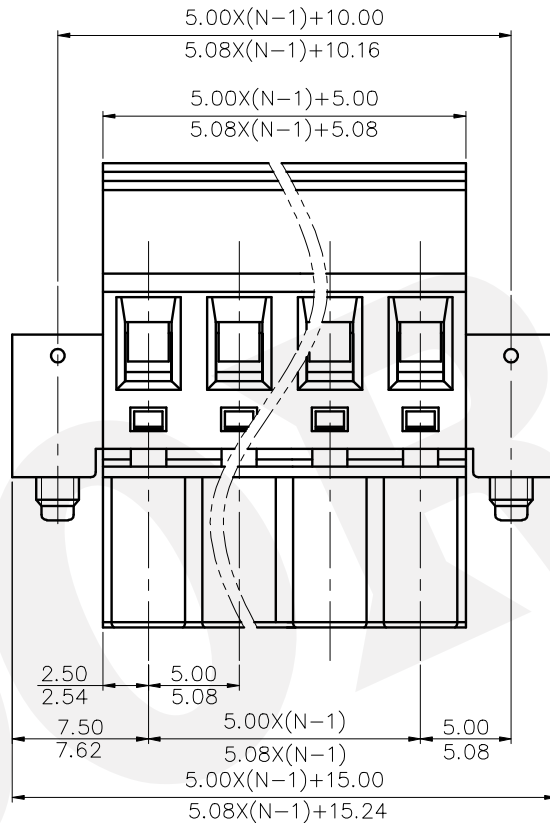

REVISION RECORD

REV	ECN	DESCRIPTION	DRFT	DATE
-----	-----	-------------	------	------

NOTES1:

UL Standard

1. Rated voltage/current : 300V / 15A
2. Withstanding voltage : AC1600V/1Min.
3. Torque value : M2.5 , 3.54Lb.in
4. Wire range : 28~12AWG

IEC Standard

1. Pollution Degree	2
Overvoltage Category	III
Rate Impulse Voltage(KV)	4.0KV
Rate Voltage(V)	320V
Rate Current(A)	18A

2. Torque value : M2.5 , 0.4N·m
3. Wire range : 2.5mm²

NOTES2:

1. Dimension shall be interpreted per ASME Y14.5-2009
2. Pitch : 5.0/5.08mm, Poles : N=02~22P
3. Stripping length : 7~8mm
4. Operating temperature: -40°C~+105°C
5. Undimensioned tolerances:

Pitch range in mm		Nominal dimension range in mm				0.1/10
To	Over To	To	Over To	Over To	Over To	
6	10	30	60	100	150	±2'
±0.15	±0.20	±0.30	±0.30	±0.50	±0.70	

6. RoHS Compliance

DB2EKBM - 5.0/5.08 - XXP - 1Y - 00A (H)
 (Series No.) (Pitch) (Poles) (Single Pitch) (RoHS) 00A-(Standard)