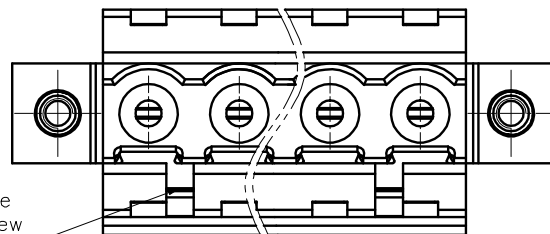

IEC Standard

1. Pollution Degree	2
Overvoltage Category	III
Rate Impulse Voltage(KV)	4.0KV
Rate Voltage(V)	320V
Rate Current(A)	18A

2. Torque value : M2.5 , 0.4N·m
3. Wire range : 2.5mm²

NOTES2:

1. Dimension shall be interpreted per ASME Y14.5-2009
2. Pitch : 5.0/5.08mm, Poles : N=02~22P
3. Stripping length : 7~8mm
4. Operating temperature: -40°C~+105°C
5. Undimensioned tolerances:

Pitch range in mm		Nominal dimension range in mm				0.1/10
To	Over To	To	Over To	Over To	Over To	
6	10	30	60	100	150	±2'
±0.15	±0.20	±0.30	±0.30	±0.50	±0.70	

6. RoHS Compliance

DB2EKBM - 5.0/5.08 - XXP - 1Y - 00A (H)
 (Series No.) (Pitch) (Poles) (Single Pitch) (RoHS) 00A-(Standard)

(Color): 1.(Grey) 2.(Blue) 3.(Black) 4.(Green) 5.(Orange) 6.(Red) 7.(Transparent) 8.(Yellow) 9.(White)

02P: Clasp on the left from this view

DETACHED LISTS	PART NO.: /	DORABO 慈溪市地博电子有限公司 CIXI DORABO ELECTRONICS CO.,LTD		
	APPD: /	NAME: DB2EKBM-5.0/5.08-XXP-1Y-00A(H)		
	CHKD: /	TITLE: CUSTOMER DRAWING		
	DRFT: /	REV	DO	
THIRD ANGLE PROJECTION		DRAWING NO.: /	SHEET	1/1
		MM (INCH)	DO NOT SCALE DRAWING	SCALE 1:1