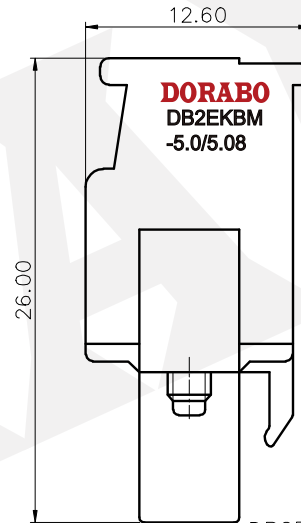

REVISION RECORD

REV	ECN	DESCRIPTION	DRFT	DATE
-----	-----	-------------	------	------

NOTES1:

UL Standard

1. Rated voltage/current : 300V / 15A
2. Withstanding voltage : AC1600V/1Min.
3. Torque value : M2.5 , 3.54Lb.in
4. Wire range : 28~12AWG

IEC Standard

1. Pollution Degree	2
Overvoltage Category	III
Rate Impulse Voltage(KV)	4.0KV
Rate Voltage(V)	320V
Rate Current(A)	18A

2. Torque value : M2.5 , 0.4N·m
3. Wire range : 2.5mm²

NOTES2:

1. Dimension shall be interpreted per ASME Y14.5-2009
2. Pitch : 5.0/5.08mm, Poles : N=02~22P
3. Stripping length : 7~8mm
4. Operating temperature: -40°C~+105°C
5. Undimensioned tolerances:

Pitch range in mm		Nominal dimension range in mm				0.1/10
To	Over To	To	Over To	Over To	Over To	
6	10	30	60	100	150	±2'
±0.15	±0.20	±0.30	±0.30	±0.50	±0.70	

6. RoHS Compliance

DB2EKBM - 5.0/5.08 - XXP - 1Y - 00A (H)
 (Series No.) (Pitch) (Poles) (Single Pitch) (RoHS) 00A-(Standard)