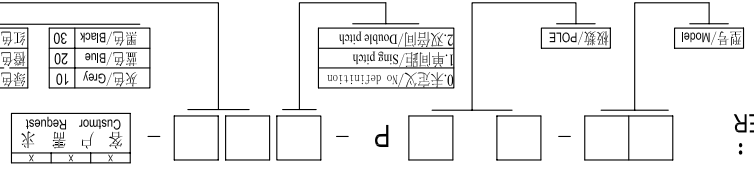

TOOLERANCES EXCEPT AS NOTED

linear dimension	linear dimension	fillet	chamfer	short angle side	≡	□	∥	⊥
over 6 to	over 6 to	over 6 to	over 6 to	over 10 to	over 50 to	over 10 to	over 50 to	over 120 to
±0.1	±0.2	±0.3	±0.5	±1	1°	30'	20'	10'
tolerance	range	variable	tolerance	range	variable	tolerance	range	variable

订购方式：  
HOW TO ORDER:

- 电气性能/Electrical: 参考标准/Standard: UL IEC; 额定电压/Rated voltage: 300V 320V; 额定电流/Rated current: 15A 20A; 接触电阻/Contact resistance: 20mΩ; 使用线径/Wire range: 28-14AWG 2.5mm<sup>2</sup>; 耐电压/Withstanding voltage: AC2000V/1Min; 绝缘电阻/Insulation resistance: 500MΩ/DC500V
- 机械性能/Mechanical: 温度范围/Temp.Range: -40°C+105°C; 扭矩/Torque: 0.5Nm(4.51b`in); 剥线长度/Strip length: 7-8mm
- 尺寸/Dimensions: 间距/Pitch: 5.0mm, 5.08mm, 7.62mm; 极数/Poles: 02P-24P
- 材质及电镀/Material: 塑料/Housing: PA66, UL94V-0; 螺丝/Screws: M3, steel Zinc plated; 夹子/Clamp: Brass, Ni plated; 方块/wire guard: Phosphor bronze, Ni plated