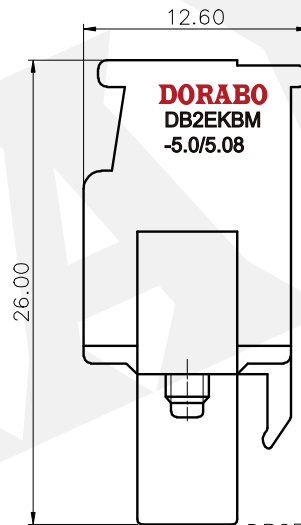

REVISION RECORD				
REV	ECN	DESCRIPTION	DRFT	DATE

NOTES1:

UL Standard

1. Rated voltage/current : 300V / 15A
2. Withstanding voltage : AC1600V/1Min.
3. Torque value : M2.5 , 3.54Lb.in
4. Wire range : 28~12AWG

IEC Standard

1. Pollution Degree	2
Overvoltage Category	III
Rate Impulse Voltage(KV)	4.0KV
Rate Voltage(V)	320V
Rate Current(A)	18A

2. Torque value : M2.5 , 0.4N·m
3. Wire range : 2.5mm²

NOTES2:

1. Dimension shall be interpreted per ASME Y14.5-2009
2. Pitch : 5.0/5.08mm, Poles : N=02~22P
3. Stripping length : 7~8mm
4. Operating temperature: -40°C~+105°C
5. Undimensioned tolerances:

Pitch range in mm		Nominal dimension range in mm				0.1/10
To	Over	To	Over	To	Over	
6	6 TO 10	10	30 TO 60	60	100 TO 150	±2'
±0.15	±0.20	±0.30	±0.30	±0.50	±0.70	

6. RoHS Compliance

DB2EKBM - 5.0/5.08 - XXP - 1Y - 00A (H)
 (Series No.) (Pitch) (Poles) (Single Pitch) (RoHS) 00A-(Standard)

(Color): 1.(Grey) 2.(Blue) 3.(Black) 4.(Green) 5.(Orange) 6.(Red) 7.(Transparent) 8.(Yellow) 9.(White)

02P: Clasp on the left from this view

DETACHED LISTS	PART NO.: /	DORABO 慈溪市地博电子有限公司 CIXI DORABO ELECTRONICS CO.,LTD		
	APPD: /	NAME: DB2EKBM-5.0/5.08-XXP-1Y-00A(H)		
	CHKD: /	TITLE: CUSTOMER DRAWING		
	DRFT: /	REV	DO	
THIRD ANGLE PROJECTION		DRAWING NO.: /	SHEET	1/1
		MM (INCH)	DO NOT SCALE DRAWING	SCALE
				1:1