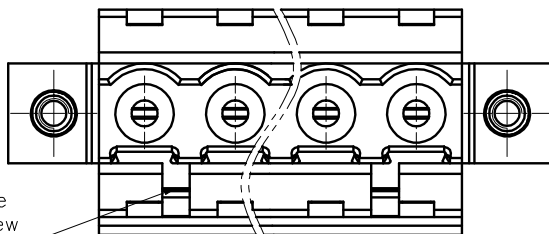

IEC Standard

1. Pollution Degree	2
Overvoltage Category	III
Rate Impulse Voltage(KV)	4.0KV
Rate Voltage(V)	320V
Rate Current(A)	18A

2. Torque value : M2.5 , 0.4N·m
3. Wire range : 2.5mm²

NOTES2:

1. Dimension shall be interpreted per ASME Y14.5-2009
2. Pitch : 5.0/5.08mm, Poles : N=02~22P
3. Stripping length : 7~8mm
4. Operating temperature: -40°C~+105°C
5. Undimensioned tolerances:

Pitch range in mm		Nominal dimension range in mm				0.1/10
To	Over	To	Over	To	Over	
6	6 TO 10	10	30 TO 60	60	100 TO 150	±2'
±0.15	±0.20	±0.30	±0.30	±0.50	±0.70	

6. RoHS Compliance

DB2EKBM - 5.0/5.08 - XXP - 1Y - 00A (H)
 (Series No.) (Pitch) (Poles) (Single Pitch) (RoHS) 00A-(Standard)

(Color): 1.(Grey) 2.(Blue) 3.(Black) 4.(Green) 5.(Orange) 6.(Red) 7.(Transparent) 8.(Yellow) 9.(White)

02P: Clasp on the left from this view

DETACHED LISTS	PART NO.: /	DORABO 慈溪市地博电子有限公司 CIXI DORABO ELECTRONICS CO.,LTD		
	APPD: /	NAME: DB2EKBM-5.0/5.08-XXP-1Y-00A(H)		
	CHKD: /	TITLE: CUSTOMER DRAWING		
	DRFT: /	REV	DO	
THIRD ANGLE PROJECTION		DRAWING NO.: /	SHEET	1/1
		MM (INCH)	DO NOT SCALE DRAWING	SCALE
				1:1