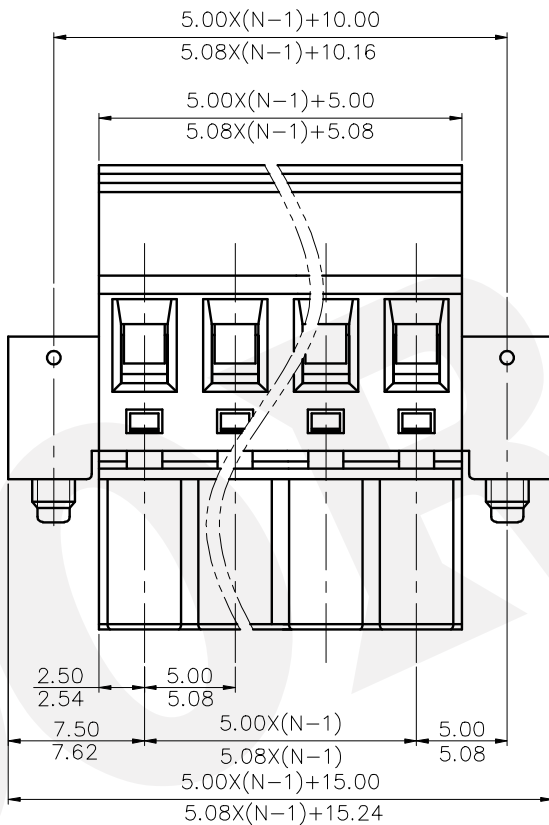

REVISION RECORD				
REV	ECN	DESCRIPTION	DRFT	DATE

NOTES1:

UL Standard

1. Rated voltage/current : 300V / 15A
2. Withstanding voltage : AC1600V/1Min.
3. Torque value : M2.5 , 3.54Lb.in
4. Wire range : 28~12AWG

IEC Standard

1. Pollution Degree	2
Overvoltage Category	III
Rate Impulse Voltage(KV)	4.0KV
Rate Voltage(V)	320V
Rate Current(A)	18A

2. Torque value : M2.5 , 0.4N·m
3. Wire range : 2.5mm²

NOTES2:

1. Dimension shall be interpreted per ASME Y14.5-2009
2. Pitch : 5.0/5.08mm, Poles : N=02~22P
3. Stripping length : 7~8mm
4. Operating temperature: -40°C~+105°C
5. Undimensioned tolerances:

Pitch range in mm		Nominal dimension range in mm				0.1/10
To	Over	To	Over	To	Over	
6	6 TO 10	10	30 TO 60	60	100 TO 150	±2'
±0.15	±0.20	±0.30	±0.30	±0.50	±0.70	

6. RoHS Compliance

DB2EKBM - 5.0/5.08 - XXP - 1Y - 00A (H)
 (Series No.) (Pitch) (Poles) (Single Pitch) (RoHS) 00A-(Standard)