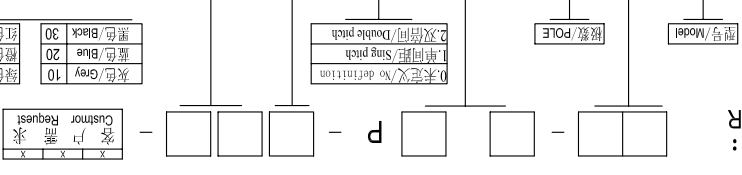

温度范围/Temp.Range: -40°C~+105°C
 扭矩/Torque: 0.2Nm(1.71b`in)
 剥线长度/Strip length: 6-7mm

尺寸/Dimensions

间距/Pitch: 3.81mm/3.5mm
 极数/Poles: 2P-24P

材质及电镀/Material

塑件/Housing: PA66, UL94V-0
 螺丝/Screws: M2, steel Zinc plated
 固定螺丝/Screws: M2.5, steel Zinc plated
 方块/Wire guard: Brass, Ni plated
 夹子/Clamp: Phosphor bronze, Ni plated

订购方式:
HOW TO ORDER:

灰色/Gray	10
蓝色/Blue	20
黑色/Black	30
绿色/Green	40
黄色/Orange	50
白色/White	60
透明/Transparent	70
灰色/Yellow	80
白色/White	90

TOOLERANCES EXCEPT AS NOTED

Linear dimension	±0.1	±0.2	±0.3	±0.5	±0.9	±0.2	±0.5	±1	1°	30'	20'	10'	0.5	0.025	0.06	0.12	0.4
Variable range	to	to	to	to	to	all	to	to	to	to	to	to	all	to	to	to	to
Tolerance	±0.1	±0.2	±0.3	±0.5	±0.9	±0.2	±0.5	±1	1°	30'	20'	10'	0.5	0.025	0.06	0.12	0.4