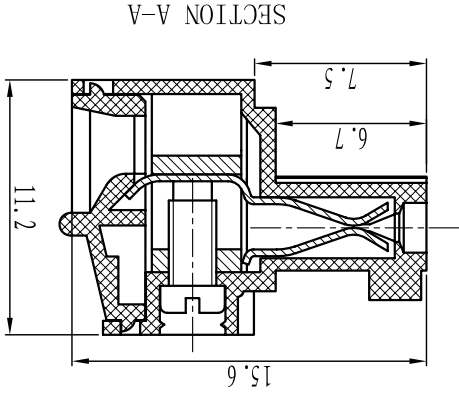

温度范围/Temp.Range: -40°C~+105°C
 扭矩/Torque: 0.2Nm(1.71b`in)
 剥线长度/Strip length: 6-7mm

尺寸/Dimensions

间距/Pitch: 3.81mm/3.5mm
 极数/Poles: 2P-24P

材质及电镀/Material

塑件/Housing: PA66, UL94V-0
 螺丝/Screws: M2, steel Zinc plated
 固定螺丝/Screws: M2.5, steel Zinc plated
 方块/Wire guard: Brass, Ni plated
 夹子/Clamp: Phosphor bronze, Ni plated

订购方式:
HOW TO ORDER:

灰色/Gray	10
蓝色/Blue	20
黑色/Black	30
绿色/Green	40
黄色/Orange	50
白色/White	60
透明/Transparent	70
灰色/Yellow	80
白色/White	90

TOOLERANCES EXCEPT AS NOTED

Linear dimension	±0.1	±0.2	±0.3	±0.5	±0.9	±0.2	±0.5	±1	1°	30'	20'	10'	0.5	0.025	0.06	0.12	0.4
Variable range	to	to	to	to	to	all	to	to	to	to	to	to	all	to	to	to	to
Tolerance	±0.1	±0.2	±0.3	±0.5	±0.9	±0.2	±0.5	±1	1°	30'	20'	10'	0.5	0.025	0.06	0.12	0.4

名称/NAME	Cixi Dibo Electronics Co., LTD	
单位/UNITS	mm	尺寸/SIZE
A4	比例/SCALE	
第一视角/FIRST ANGLE PROJECTION		
DBZEM-3.5/3.81-XXP		

X-ON Electronics

Largest Supplier of Electrical and Electronic Components

Click to view similar products for [Pluggable Terminal Blocks](#) category: