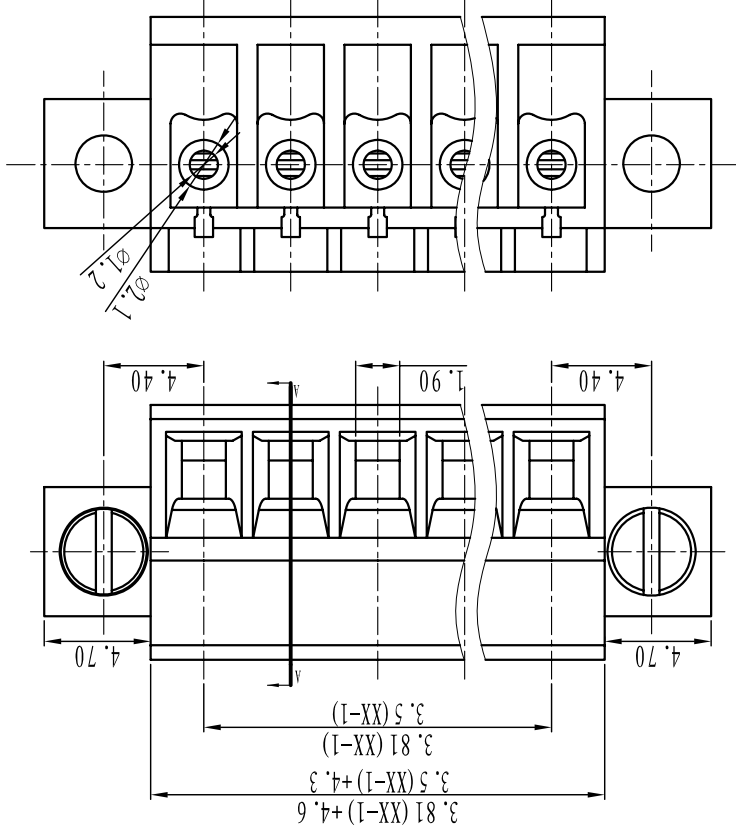

电气性能/Electrical

参考标准/Standard: UL IEC
 额定电压/Rated voltage: 300V 250V
 额定电流/Rated current: 8A 10A
 接触电阻/Contact resistance: 20mΩ
 使用线径/Wire range: 28-16AWG 1.5mm²
 耐压/Withstanding voltage: AC2000V/1Min
 绝缘电阻/Insulation resistance: 500MΩ/DC500V
 机械性能/Mechanical

温度范围/Temp.Range: -40°C~+105°C
 扭矩/Torque: 0.2Nm(1.71b`in)
 剥线长度/Strip length: 6-7mm

尺寸/Dimensions

间距/Pitch: 3.81mm/3.5mm
 极数/Poles: 2P-24P

材质及电镀/Material

塑件/Housing: PA66, UL94V-0
 螺丝/Screws: M2, steel Zinc plated
 固定螺丝/Screws: M2.5, steel Zinc plated
 方块/Wire guard: Brass, Ni plated
 夹子/Clamp: Phosphor bronze, Ni plated

订购方式:
HOW TO ORDER:

灰色/Gray	10
蓝色/Blue	20
黑色/Black	30
绿色/Green	40
黄色/Orange	50
白色/White	60
透明/Transparent	70
灰色/Yellow	80
白色/White	90

TOOLERANCES EXCEPT AS NOTED

Linear dimension	±0.1	±0.2	±0.3	±0.5	±0.9	±0.2	±0.5	±1	1°	30'	20'	10'	0.5	0.025	0.06	0.12	0.4
Variable range	to	to	to	to	to	all	to	to	to	to	to	to	all	to	to	to	to
Tolerance	±0.1	±0.2	±0.3	±0.5	±0.9	±0.2	±0.5	±1	1°	30'	20'	10'	0.5	0.025	0.06	0.12	0.4

名称/NAME	Cixi Dibo Electronics Co., LTD	
单位/UNITS	mm	尺寸/SIZE
A4	比例/SCALE	
第一视角/FIRST ANGLE PROJECTION		
DBZEM-3.5/3.81-XXP		

X-ON Electronics

Largest Supplier of Electrical and Electronic Components

Click to view similar products for [Pluggable Terminal Blocks](#) category: