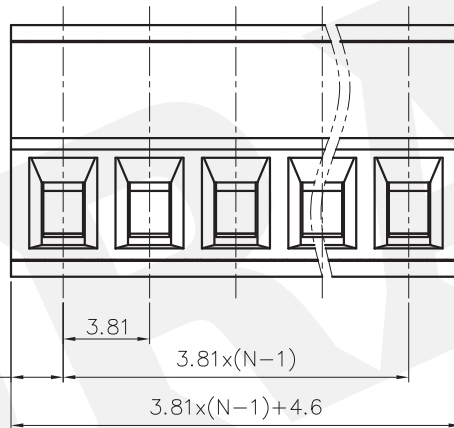

REVISION RECORD				
REV	ECN	DESCRIPTION	DRFT	DATE

DB2EKR - 3.81 - XXP - 1Y - 00A (H)
(Series No.) (Pitch) (Poles) (Color):1.(Grey)2.(Blue)3.(Black)4.(Green)5.(Orange)
6.(Red)7.(Transparent)8.(Yellow)9.(White)
00A-(Standard) (RoHS)

NOTES1:

UL Standard

- 1.Rated voltage/current : 300V / 8A
- 2.Withstanding voltage : AC1600V/1Min.
- 3.Torque value : M2 , 1.77Lb.in
- 4.Wire range : 28~16AWG

IEC Standard

1. Pollution degree	2
Overvoltage category	II
Rate impulse voltage(KV)	2.5KV
Rate voltage(V)	250V
Rate current(A)	7A

- 2.Torque value : M2 , 0.2N·m
- 3.Wire range : 1.5mm²

NOTES2:

- 1.Dimension shall be interpreted per ASME Y14.5-2009
- 2.Pitch : 3.81mm, Poles : N=02~16P
- 3.Stripping length : 6~7mm
- 4.Operating temperature: -40°C~+105°C
- 5.Undimensioned tolerances:

Pitch range in mm		Nominal dimension range in mm							□	∩	∇
TO	Over	Over	Over	Over	Over	Over	Over	0.1/10			
6	10	10	24	30	60	100	150				
±0.15	±0.20	±0.30	±0.30	±0.50	±0.70	±1.00	±1.30	±2'			

6.RoHS Compliance

DETACHED LISTS	PART NO.:	DORABO 慈溪市地博电子有限公司 CIXI DORABO ELECTRONICS CO.,LTD			
	APPD:	NAME: DB2EKR-3.81-XXP-1Y-00A(H)			
	CHKD:	TITLE: CUSTOMER DRAWING			
	DRFT:	DRAWING NO.:		REV	DO
 THIRD ANGLE PROJECTION		DO NOT SCALE DRAWING SCALE 1:1		SHEET 1/1