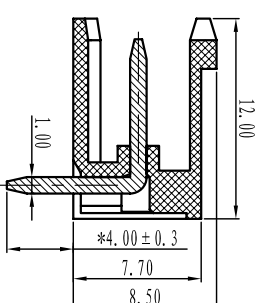

## 尺寸/Dimensions

间距/Pitch: 7.5mm, 7.62mm

极数/Poles: 2P-24P

## 材料及电镀/Material

塑件/Housing: PA66, UL94V-0

焊针/Pin header: Brass, Tin plated

螺母/Nut: M2.5 Brass

## TOLERANCES EXCEPT AS NOTED

	Linear dimension			fillet			chamfer			short angle sid			□			// ⊥		
variable range	6 to 6	30 to 30	120 to 120	480 to 480	all to all	6 to 6	6 to 6	10 to 10	10 to 10	50 to 50	120 to 120	all to all	5 to 5	5 to 5	30 to 30	120 to 120		
tolerance	±0.1	±0.2	±0.3	±0.5	±0.9	±0.2	±0.5	±1	1°	30'	20'	10'	0.5	0.025	0.06	0.12	0.4	

单位/UNITS mm 尺寸/SIZE A4 比例/SCALE

第一视角/FIRST ANGLE PROJECTION

Cixi Dibo Electronics Co., LTD

名称/NAME DB2ER-7.62-XXP