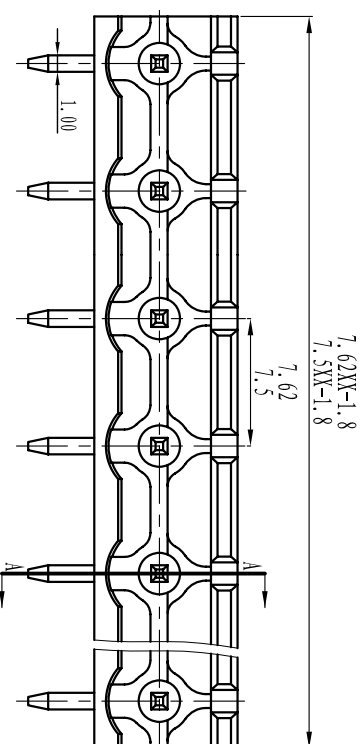

## 尺寸/Dimensions

间距/Pitch: 7.5mm, 7.62mm

极数/Poles: 2P-24P

## 材料及电镀/Material

塑件/Housing: PA66, UL94V-0

焊针/Pin header: Brass, Tin plated

螺母/Nut: M2.5 Brass

## TOLERANCES EXCEPT AS NOTED

	Linear dimension			fillet			chamfer			short angle sid			□			// ⊥		
variable range	6 to 6	30 to 30	120 to 120	480 to 480	all to all	6 to 6	6 to 6	10 to 10	10 to 10	50 to 50	120 to 120	all to all	5 to 5	5 to 5	30 to 30	120 to 120		
tolerance	±0.1	±0.2	±0.3	±0.5	±0.9	±0.2	±0.5	±1	1°	30'	20'	10'	0.5	0.025	0.06	0.12	0.4	

单位/UNITS mm 尺寸/SIZE A4 比例/SCALE

第一视角/FIRST ANGLE PROJECTION

Cixi Dibo Electronics Co., LTD

名称/NAME DB2ER-7.62-XXP