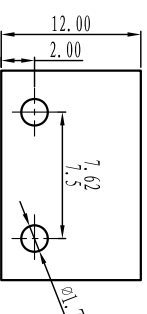

## 尺寸/Dimensions

间距/Pitch: 7.5mm, 7.62mm

极数/Poles: 2P-24P

## TOLERANCES EXCEPT AS NOTED

	Linear dimension			fillet			chamfer			short angle sid			□			// ⊥		
variable range	6 to 6	30 to 30	120 to 120	480 to 480	all to all	6 to 6	6 to 6	10 to 10	10 to 10	50 to 50	120 to 120	all to all	5 to 5	5 to 5	30 to 30	120 to 120		
tolerance	±0.1	±0.2	±0.3	±0.5	±0.9	±0.2	±0.5	±1	1°	30'	20'	10'	0.5	0.025	0.06	0.12	0.4	

单位/UNITS mm 尺寸/SIZE A4 比例/SCALE

第一视角/FIRST ANGLE PROJECTION

Cixi Dibo Electronics Co., LTD

名称/NAME DB2ER-7.62-XXP