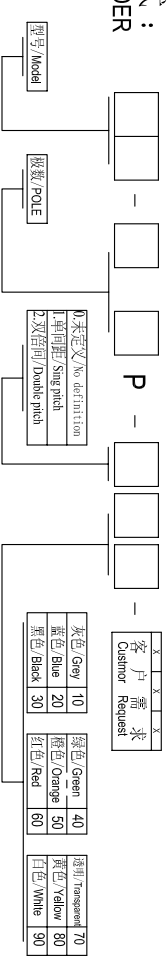

Cixi Dibo Electronics Co.,LTD

产品规格书
product specification

电气性能/Electrical

参考标准/Standard: UL IEC
 额定电压/Rated voltage: 300V 250V
 额定电流/Rated current: 8A 10A
 接触电阻/Contact resistance: 20m Ω

耐电压/Withstanding voltage: AC2000V/1Min

绝缘电阻/Insulation resistance: 500M Ω /DC500V

机械性能/Mechanical

温度范围/Temp.Range: -40 $^{\circ}$ C $^{+}$ 105 $^{\circ}$ C

瞬间温度/MAX Soldering: +250 $^{\circ}$ C, for 5 Sec

尺寸/Dimensions

间距/Pitch: 3.81mm/3.50mm

极数/Poles: 2P-24P

材质及电镀/Material

塑件/Housing: PA66, UL94V-0

焊针/Pin header: Brass, Tin plated

TOLERANCES EXCEPT AS NOTED

	linear dimension	fillet	chamfer	short angle sid					
variable range	over 6 to 30	over 120 to 480	all to 6	over 6 to 10	over 10 to 50	over 50 to 120	all to 5	over 5 to 30	over 30 to 120
tolerance	±0.1	±0.2	±0.3	±0.5	±0.9	±0.2	±0.5	±1	1 $^{\circ}$ 30 $^{\circ}$ 20 $^{\circ}$ 10 $^{\circ}$ 0.5 0.025 0.06 0.12 0.4

订购方式: HOW TO ORDER

灰色/Gray	10	绿色/Green	40	透明/transparent	70
蓝色/Blue	20	棕色/Orange	50	黄色/Yellow	80
黑色/Black	30	红色/Red	60	白色/White	90

单位/UNITS mm 尺寸/SIZE A4 比例/SCALE

Cixi Dibo Electronics Co.,LTD

名称/NAME DB2ERC-3.81/3.5