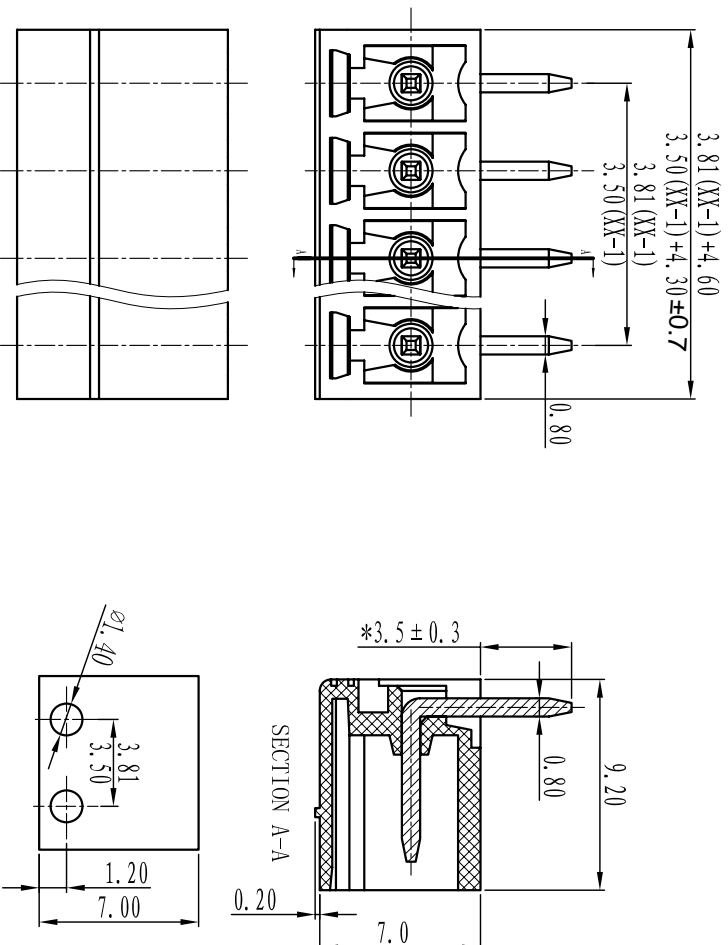

绝缘电阻/Insulation resistance: 500M Ω /DC500V

机械性能/Mechanical

温度范围/Temp.Range: -40 $^{\circ}$ C $^{+}$ 105 $^{\circ}$ C

瞬间温度/MAX Soldering: +250 $^{\circ}$ C, for 5 Sec

尺寸/Dimensions

间距/Pitch: 3.81mm/3.50mm

极数/Poles: 2P-24P

材质及电镀/Material

塑件/Housing: PA66, UL94V-0

焊针/Pin header: Brass, Tin plated

TOLERANCES EXCEPT AS NOTED

	linear dimension	fillet	chamfer	short angle sid					
variable range	over 6 to 30	over 120 to 480	all to 6	over 6 to 10	over 10 to 50	over 50 to 120	all to 5	over 5 to 30	over 30 to 120
tolerance	±0.1	±0.2	±0.3	±0.5	±0.9	±0.2	±0.5	±1	1 $^{\circ}$ 30 $^{\circ}$ 20 $^{\circ}$ 10 $^{\circ}$ 0.5 0.025 0.06 0.12 0.4

订购方式: HOW TO ORDER

灰色/Gray	10	绿色/Green	40	透明/transparent	70
蓝色/Blue	20	棕色/Orange	50	黄色/Yellow	80
黑色/Black	30	红色/Red	60	白色/White	90

单位/UNITS mm 尺寸/SIZE A4 比例/SCALE

Cixi Dibo Electronics Co.,LTD

名称/NAME DB2ERC-3.81/3.5