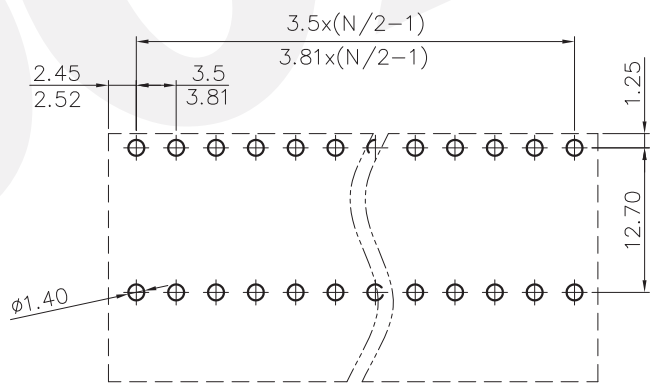

REVISION RECORD				
REV	ECN	DESCRIPTION	DRFT	DATE

NOTES1:
 UL Standard
 1. Rated voltage/current : 300V / 8A
 2. Withstanding voltage : AC1600V/1Min.

IEC Standard

1. Pollution Degree	2
Overtoltage Category	II
Rate Impulse Voltage(KV)	2.5KV
Rate Voltage(V)	250V
Rate Current(A)	7A

NOTES2:
 1. Dimension shall be interpreted per ASME Y14.5-2009
 2. Pitch : 3.5/3.81mm, Poles : N=04~48P
 3. Operating temperature: -40°C~+105°C
 4. Undimensioned tolerances:

Pitch range in mm		Nominal dimension range in mm						
TO	6	Over 6 TO 10	Over 10 TO 24	Over 30 TO 60	Over 60 TO 100	Over 100 TO 150	Over 150	
6	6	±0.15	±0.20	±0.30	±0.50	±0.70	±1.00	±1.30
								±2'

5. RoHS Compliance

DB2ERH - 3.5/3.81 - XXP - 1Y - 00A (H)

(Series No.) (Pitch) (Poles) (Single Pitch) (Color): 1.(Grey)
 2.(Blue)
 3.(Black)
 4.(Green)
 5.(Orange)
 6.(Red)
 7.(Transparent)
 8.(Yellow)
 9.(White)