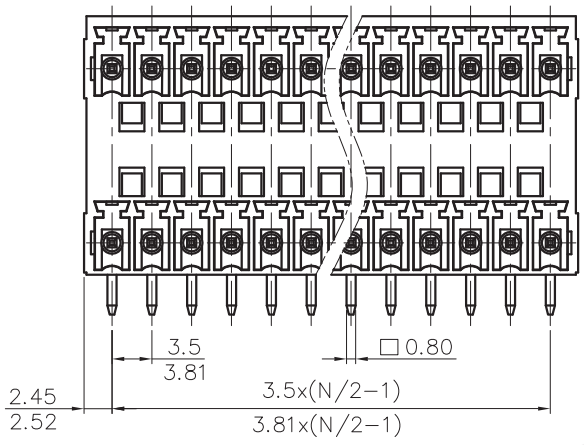

REVISION RECORD				
REV	ECN	DESCRIPTION	DRFT	DATE

NOTES1:
UL Standard
1. Rated voltage/current : 300V / 8A
2. Withstanding voltage : AC1600V/1Min.

IEC Standard

1. Pollution Degree	2
Overtoltage Category	II
Rate Impulse Voltage(KV)	2.5KV
Rate Voltage(V)	250V
Rate Current(A)	7A

NOTES2:
1. Dimension shall be interpreted per ASME Y14.5-2009
2. Pitch : 3.5/3.81mm, Poles : N=04~48P
3. Operating temperature: -40°C~+105°C
4. Undimensioned tolerances:

Pitch range in mm		Nominal dimension range in mm						
TO	6	Over 6 TO 10	Over 10 TO 24	Over 30 TO 60	Over 60 TO 100	Over 100 TO 150	Over 150	
6	6	±0.15	±0.20	±0.30	±0.50	±0.70	±1.00	±1.30
								±2'

5. RoHS Compliance

DB2ERH - 3.5/3.81 - XXP - 1Y - 00A (H)

(Series No.) (Pitch) (Poles) (Single Pitch) (Color): 1.(Grey)
2.(Blue)
3.(Black)
4.(Green)
5.(Orange)
6.(Red)
7.(Transparent)
8.(Yellow)
9.(White)

PCB LAYOUT

DETACHED LISTS	PART NO.:	/				
	APPD:	/				
	CHKD:	/				
	DRFT:	/				
	THIRD ANGLE PROJECTION		DRAWING NO.:		/	
		NAME:		DORABO 慈溪市地博电子有限公司 CIXI DORABO ELECTRONICS CO.,LTD		
		DB2ERH-3.5/3.81-XXP-1Y-00A(H)				
		TITLE: CUSTOMER DRAWING		REV	D0	
		DO NOT SCALE DRAWING		SHEET	1/1	
		SCALE		1:1