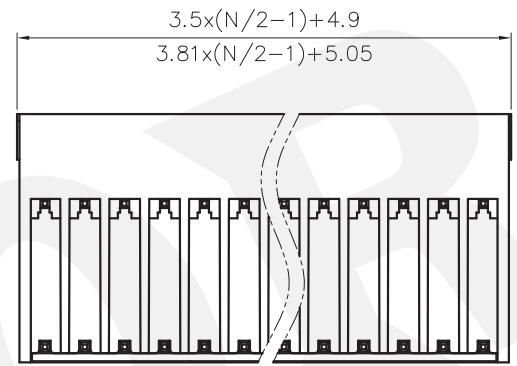

REVISION RECORD				
REV	ECN	DESCRIPTION	DRFT	DATE

NOTES1:
UL Standard
1. Rated voltage/current : 300V / 8A
2. Withstanding voltage : AC1600V/1Min.

IEC Standard

1. Pollution Degree	2
Overtoltage Category	II
Rate Impulse Voltage(KV)	2.5KV
Rate Voltage(V)	250V
Rate Current(A)	7A

NOTES2:
1. Dimension shall be interpreted per ASME Y14.5-2009
2. Pitch : 3.5/3.81mm, Poles : N=04~48P
3. Operating temperature: -40°C~+105°C
4. Undimensioned tolerances:

Pitch range in mm		Nominal dimension range in mm						
TO	6	Over 6 TO 10	Over 10 TO 24	Over 30 TO 60	Over 60 TO 100	Over 100 TO 150	Over 150	
6	6	±0.15	±0.20	±0.30	±0.50	±0.70	±1.00	±1.30
								±2'

5. RoHS Compliance

DB2ERH - 3.5/3.81 - XXP - 1Y - 00A (H)

(Series No.) (Pitch) (Poles) (Single Pitch) (Color): 1.(Grey)
2.(Blue)
3.(Black)
4.(Green)
5.(Orange)
6.(Red)
7.(Transparent)
8.(Yellow)
9.(White)

PCB LAYOUT

DETACHED LISTS	PART NO.:	/				
	APPD:	/				
	CHKD:	/				
	DRFT:	/				
	THIRD ANGLE PROJECTION		DRAWING NO.:		/	
		NAME:		DORABO 慈溪市地博电子有限公司 CIXI DORABO ELECTRONICS CO.,LTD		
		DB2ERH-3.5/3.81-XXP-1Y-00A(H)				
		TITLE: CUSTOMER DRAWING		REV	D0	
		DO NOT SCALE DRAWING		SHEET	1/1	
		SCALE		1:1