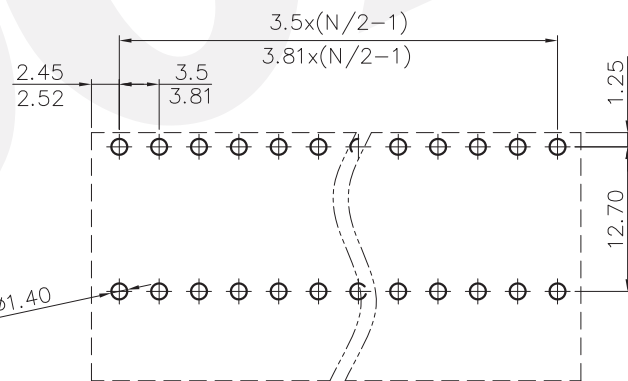

REVISION RECORD				
REV	ECN	DESCRIPTION	DRFT	DATE

NOTES1:

UL Standard

1. Rated voltage/current : 300V / 8A
2. Withstanding voltage : AC1600V/1Min.

IEC Standard

1. Pollution Degree	2
Overtoltage Category	II
Rate Impulse Voltage(KV)	2.5KV
Rate Voltage(V)	250V
Rate Current(A)	7A

NOTES2:

1. Dimension shall be interpreted per ASME Y14.5-2009
2. Pitch : 3.5/3.81mm, Poles : N=04~48P
3. Operating temperature: -40°C~+105°C
4. Undimensioned tolerances:

Pitch range in mm		Nominal dimension range in mm					
TO	Over TO	Over TO	Over TO	Over TO	Over TO	Over TO	
6	10	10	30	60	100	150	0.1/10
6	24	30	60	100	150	1.30	<
±0.15 ±0.20 ±0.30 ±0.30 ±0.50 ±0.70 ±1.00 ±1.30							±2'

5. RoHS Compliance

PCB LAYOUT

DB2ERH - 3.5/3.81 - XXP - 1Y - 00A (H)

(Series No.) (Pitch) (Poles) (Single Pitch) (Color): 1.(Grey)
 2.(Blue)
 3.(Black)
 4.(Green)
 5.(Orange)
 6.(Red)
 7.(Transparent)
 8.(Yellow)
 9.(White)