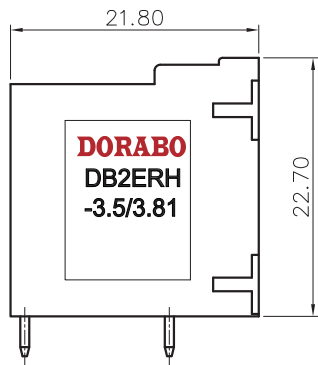

REVISION RECORD				
REV	ECN	DESCRIPTION	DRFT	DATE

NOTES1:

UL Standard

1. Rated voltage/current : 300V / 8A
2. Withstanding voltage : AC1600V/1Min.

IEC Standard

1. Pollution Degree	2
Overtoltage Category	II
Rate Impulse Voltage(KV)	2.5KV
Rate Voltage(V)	250V
Rate Current(A)	7A

NOTES2:

1. Dimension shall be interpreted per ASME Y14.5-2009
2. Pitch : 3.5/3.81mm, Poles : N=04~48P
3. Operating temperature: -40°C~+105°C
4. Undimensioned tolerances:

Pitch range in mm		Nominal dimension range in mm					
TO	Over TO	Over TO	Over TO	Over TO	Over TO	Over TO	
6	10	10	30	60	100	150	0.1/10
6	24	30	60	100	150	1.30	<
±0.15 ±0.20 ±0.30 ±0.30 ±0.50 ±0.70 ±1.00 ±1.30							±2'

5. RoHS Compliance