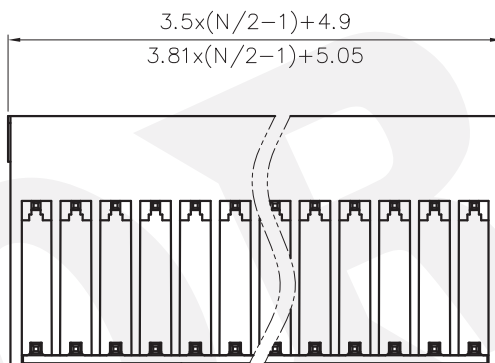

PCB LAYOUT

DB2ERH - 3.5/3.81 - XXP - 1Y - 00A (H)

(Series No.) (Pitch) (Poles) (Single Pitch) (Color): 1.(Grey)
2.(Blue)
3.(Black)
4.(Green)
5.(Orange)
6.(Red)
7.(Transparent)
8.(Yellow)
9.(White)

(RoHS)
00A-(Standard)

DETACHED LISTS	PART NO.:	/				
	APPD:	/				
	CHKD:	/				
	DRFT:	/				
	THIRD ANGLE PROJECTION		DRAWING NO.:		/	
		NAME:		DORABO 慈溪市地博电子有限公司 CIXI DORABO ELECTRONICS CO.,LTD		
		TITLE:		CUSTOMER DRAWING		
		REV		D0		
		SHEET		1/1		
		SCALE		1:1