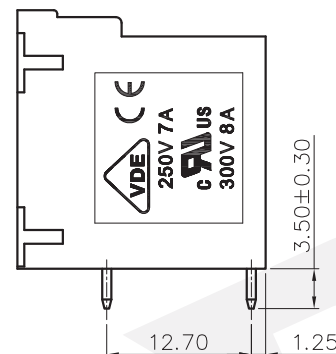

REVISION RECORD				
REV	ECN	DESCRIPTION	DRFT	DATE

NOTES1:

UL Standard

1. Rated voltage/current : 300V / 8A
2. Withstanding voltage : AC1600V/1Min.

IEC Standard

1. Pollution Degree	2
Overtoltage Category	II
Rate Impulse Voltage(KV)	2.5KV
Rate Voltage(V)	250V
Rate Current(A)	7A

NOTES2:

1. Dimension shall be interpreted per ASME Y14.5-2009
2. Pitch : 3.5/3.81mm, Poles : N=04~48P
3. Operating temperature: -40°C~+105°C
4. Undimensioned tolerances:

Pitch range in mm		Nominal dimension range in mm					
TO	Over TO	Over TO	Over TO	Over TO	Over TO	Over TO	
6	10	10	30	60	100	150	0.1/10
6	24	30	60	100	150	1.30	<
±0.15 ±0.20 ±0.30 ±0.30 ±0.50 ±0.70 ±1.00 ±1.30							±2'

5. RoHS Compliance

PCB LAYOUT

DB2ERH - 3.5/3.81 - XXP - 1Y - 00A (H)

(Series No.) (Pitch) (Poles) (Single Pitch) (Color): 1.(Grey)
 2.(Blue)
 3.(Black)
 4.(Green)
 5.(Orange)
 6.(Red)
 7.(Transparent)
 8.(Yellow)
 9.(White)