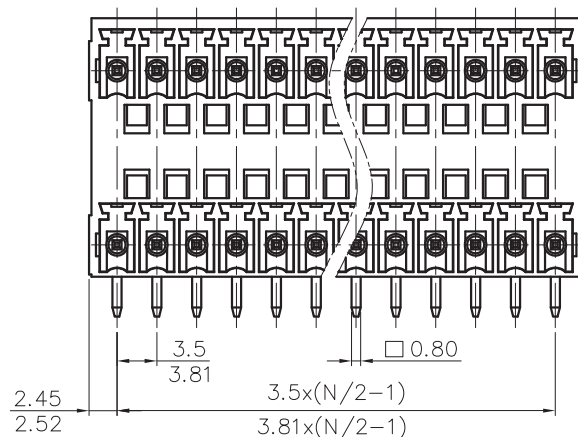

REVISION RECORD				
REV	ECN	DESCRIPTION	DRFT	DATE

NOTES1:

UL Standard

1. Rated voltage/current : 300V / 8A
2. Withstanding voltage : AC1600V/1Min.

IEC Standard

1. Pollution Degree	2
Overtoltage Category	II
Rate Impulse Voltage(KV)	2.5KV
Rate Voltage(V)	250V
Rate Current(A)	7A

NOTES2:

1. Dimension shall be interpreted per ASME Y14.5-2009
2. Pitch : 3.5/3.81mm, Poles : N=04~48P
3. Operating temperature: -40°C~+105°C
4. Undimensioned tolerances:

Pitch range in mm		Nominal dimension range in mm					
TO	Over TO	Over TO	Over TO	Over TO	Over TO	Over TO	
6	10	10	30	60	100	150	0.1/10
6	24	30	60	100	150	1.30	<
±0.15 ±0.20 ±0.30 ±0.30 ±0.50 ±0.70 ±1.00 ±1.30							±2'

5. RoHS Compliance