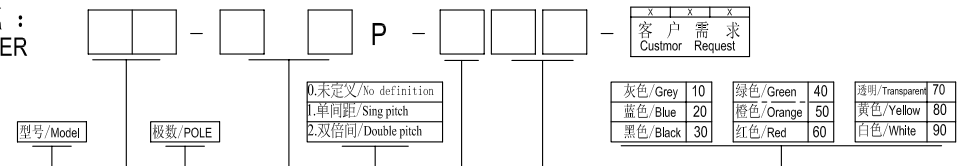

材质及电镀/Material

塑件/Housing: PA66, UL94-0
焊针/Pin header: Brass, Tin plated
螺母/Nut: M2.5, Brass

订购方式:
HOW TO ORDER