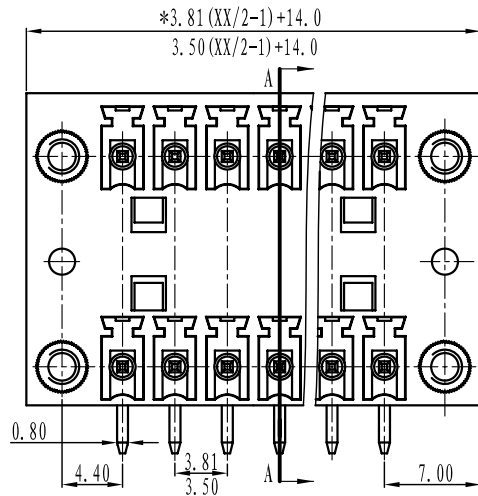

DORABO[®]

Cixi Dibo Electronics Co.,LTD

产品规格书
product specification

SECTION A-A

TOLERANCES EXCEPT AS NOTED

variable range	linear dimension					fillet	chamfer	short angle sid			≡	—	□	//	⊥		
	to 6	over 6 to 30	over 30 to 120	over 120 to 480	over 480 to	all to 6	over 6 to 10	to 10	over 10 to 50	over 50 to 120						over 120 to	all to 5
tolerance	±0.1	±0.2	±0.3	±0.5	±0.9	±0.2	±0.5	±1	1°	30'	20'	10'	0.5	0.025	0.06	0.12	0.4

机械性能/Mechanical

温度范围/Temp.Range: -40° C~+105° C
 瞬间温度/MAX Soldering: +250° C, for 5 Sec

尺寸/Dimensions

间距/Pitch: 3.81mm, 3.50mm
 极数/Poles: 2P-24P

材质及电镀/Material

塑件/Housing: PA66, UL94-0
 焊针/Pin header: Brass, Tin plated
 螺母/Nut: M2.5, Brass

订购方式:
HOW TO ORDER

单位/UNITS	mm	尺寸/SIZE	A4	比例/SCALE	第一视角/FIRST ANGLE PROJECTION
Cixi Dibo Electronics Co.,LTD					名称/NAME
					DB2ERHM-3.81

X-ON Electronics

Largest Supplier of Electrical and Electronic Components