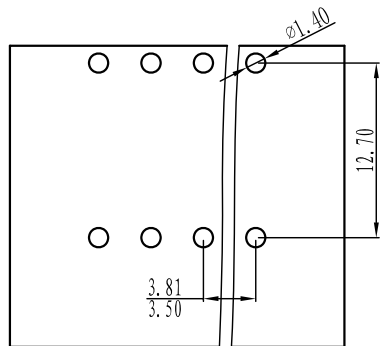

DORABO[®]

Cixi Dibo Electronics Co.,LTD

产品规格书
product specification

SECTION A-A

TOLERANCES EXCEPT AS NOTED

variable range	linear dimension					fillet	chamfer	short angle sid			≡	—	□	//	⊥		
	to 6	over 6 to 30	over 30 to 120	over 120 to 480	over 480 to	all to 6	over 6 to 10	to 10	over 10 to 50	over 50 to 120						over 120 to	all to 5
tolerance	±0.1	±0.2	±0.3	±0.5	±0.9	±0.2	±0.5	±1	1°	30'	20'	10'	0.5	0.025	0.06	0.12	0.4

机械性能/Mechanical

温度范围/Temp.Range: -40° C~+105° C
 瞬间温度/MAX Soldering: +250° C, for 5 Sec

尺寸/Dimensions

间距/Pitch: 3.81mm, 3.50mm
 极数/Poles: 2P-24P

材质及电镀/Material

塑件/Housing: PA66, UL94-0
 焊针/Pin header: Brass, Tin plated
 螺母/Nut: M2.5, Brass

订购方式:
HOW TO ORDER

单位/UNITS	mm	尺寸/SIZE	A4	比例/SCALE	第一视角/FIRST ANGLE PROJECTION
Cixi Dibo Electronics Co.,LTD					名称/NAME
					DB2ERHM-3.81

X-ON Electronics

Largest Supplier of Electrical and Electronic Components