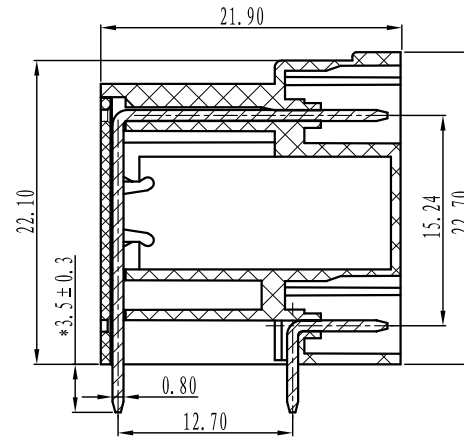

DORABO[®]

Cixi Dibo Electronics Co.,LTD

产品规格书
product specification

SECTION A-A

TOLERANCES EXCEPT AS NOTED

variable range	linear dimension					fillet	chamfer	short angle sid			≡	—	□	//	⊥		
	to 6	over 6 to 30	over 30 to 120	over 120 to 480	over 480 to	all to 6	over 6 to 10	to 10	over 10 to 50	over 50 to 120						over 120 to	all to 5
tolerance	±0.1	±0.2	±0.3	±0.5	±0.9	±0.2	±0.5	±1	1°	30'	20'	10'	0.5	0.025	0.06	0.12	0.4

机械性能/Mechanical

温度范围/Temp.Range: -40° C~+105° C
 瞬间温度/MAX Soldering: +250° C, for 5 Sec

尺寸/Dimensions

间距/Pitch: 3.81mm, 3.50mm
 极数/Poles: 2P-24P

材质及电镀/Material

塑件/Housing: PA66, UL94-0
 焊针/Pin header: Brass, Tin plated
 螺母/Nut: M2.5, Brass

订购方式:
HOW TO ORDER

单位/UNITS	mm	尺寸/SIZE	A4	比例/SCALE	第一视角/FIRST ANGLE PROJECTION
Cixi Dibo Electronics Co.,LTD					名称/NAME
					DB2ERHM-3.81

X-ON Electronics

Largest Supplier of Electrical and Electronic Components