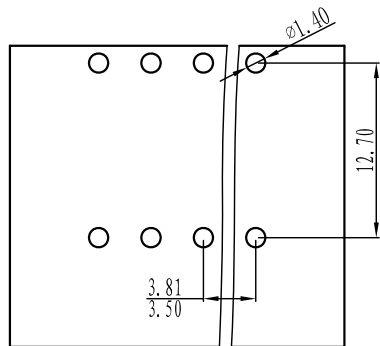

# Cixi Dibo Electronics Co.,LTD

产品规格书  
product specification

SECTION A-A

TOLERANCES EXCEPT AS NOTED

variable range	linear dimension					fillet	chamfer	short angle sid			≡	—	□	//	⊥		
	to 6	over 6 to 30	over 30 to 120	over 120 to 480	over 480 to	all to 6	over 6 to 10	to 10	to 50	to 120						to 10	to 50
tolerance	±0.1	±0.2	±0.3	±0.5	±0.9	±0.2	±0.5	±1	1°	30'	20'	10'	0.5	0.025	0.06	0.12	0.4

### 尺寸/Dimensions

间距/Pitch: 3.81mm, 3.50mm  
 极数/Poles: 2P-24P

### 材质及电镀/Material

塑件/Housing: PA66, UL94-0  
 焊针/Pin header: Brass, Tin plated  
 螺母/Nut: M2.5, Brass

订购方式:  
HOW TO ORDER

单位/UNITS	mm	尺寸/SIZE	A4	比例/SCALE	第一视角/FIRST ANGLE PROJECTION
Cixi Dibo Electronics Co.,LTD					名称/NAME
					DB2ERHM-3.81