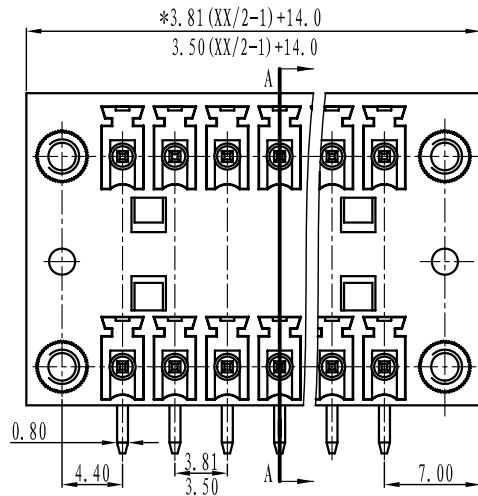

# Cixi Dibo Electronics Co.,LTD

产品规格书  
product specification

SECTION A-A

TOLERANCES EXCEPT AS NOTED

variable range	linear dimension					fillet	chamfer	short angle sid			≡	—	□	//	⊥		
	to 6	over 6 to 30	over 30 to 120	over 120 to 480	over 480 to	all to 6	over 6 to 10	to 10	to 50	to 120						to 10	to 50
tolerance	±0.1	±0.2	±0.3	±0.5	±0.9	±0.2	±0.5	±1	1°	30'	20'	10'	0.5	0.025	0.06	0.12	0.4

### 尺寸/Dimensions

间距/Pitch: 3.81mm, 3.50mm  
 极数/Poles: 2P-24P

### 材质及电镀/Material

塑件/Housing: PA66, UL94-0  
 焊针/Pin header: Brass, Tin plated  
 螺母/Nut: M2.5, Brass

订购方式:  
HOW TO ORDER

单位/UNITS	mm	尺寸/SIZE	A4	比例/SCALE	第一视角/FIRST ANGLE PROJECTION
Cixi Dibo Electronics Co.,LTD					名称/NAME
					DB2ERHM-3.81