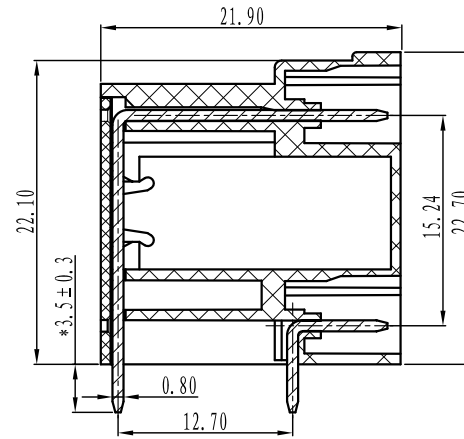

# Cixi Dibo Electronics Co.,LTD

产品规格书  
product specification

SECTION A-A

TOLERANCES EXCEPT AS NOTED

variable range	linear dimension					fillet	chamfer	short angle sid			≡	—	□	//	⊥		
	to 6	over 6 to 30	over 30 to 120	over 120 to 480	over 480 to	all to 6	over 6 to 10	to 10	to 50	to 120						to 10	to 50
tolerance	±0.1	±0.2	±0.3	±0.5	±0.9	±0.2	±0.5	±1	1°	30'	20'	10'	0.5	0.025	0.06	0.12	0.4

### 尺寸/Dimensions

间距/Pitch: 3.81mm, 3.50mm  
 极数/Poles: 2P-24P

### 材质及电镀/Material

塑件/Housing: PA66, UL94-0  
 焊针/Pin header: Brass, Tin plated  
 螺母/Nut: M2.5, Brass

订购方式:  
HOW TO ORDER

单位/UNITS	mm	尺寸/SIZE	A4	比例/SCALE	第一视角/FIRST ANGLE PROJECTION
Cixi Dibo Electronics Co.,LTD					名称/NAME
					DB2ERHM-3.81