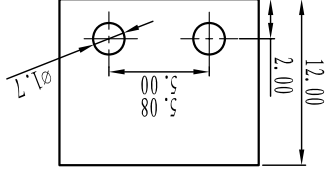

机械性能/Mechanical

温度范围/Temp.Range: -40°C~+105°C

瞬间温度/MAX Soldering: +250°C, for 5 Sec

尺寸/Dimensions

间距/Pitch: 5.00mm, 5.08mm

极数/Poles: 2P-24P

材质及电镀/Material

塑件/Housing: PA66, UL94V-0

焊针/Pin header: Brass, Tin plated

螺母/Nut: M2.5 Brass

Section: A-A

订购方式:
HOW TO ORDER:

0 未定义/No definition	1 单间距/Single pitch	2 双间距/Double pitch
灰色/Grey 10	蓝色/Blue 20	黑色/Black 30
绿色/Green 40	棕色/Orange 50	红色/Red 60
透明/Transparent 70	黄色/Yellow 80	白色/White 90

TOOLERANCES EXCEPT AS NOTED

linear dimension	fillet	chamfer	short angle side	≡	—	□	//	⊥
over 6	over 480	over 6	over 10	over 5	over 30	over 120	over 120	tolerance
to 30	to 120	to 6	to 10	to 5	to 30	to 120	to 120	variable range
±0.1	±0.2	±0.3	±0.5	±0.1	±0.2	±0.06	0.12	0.4