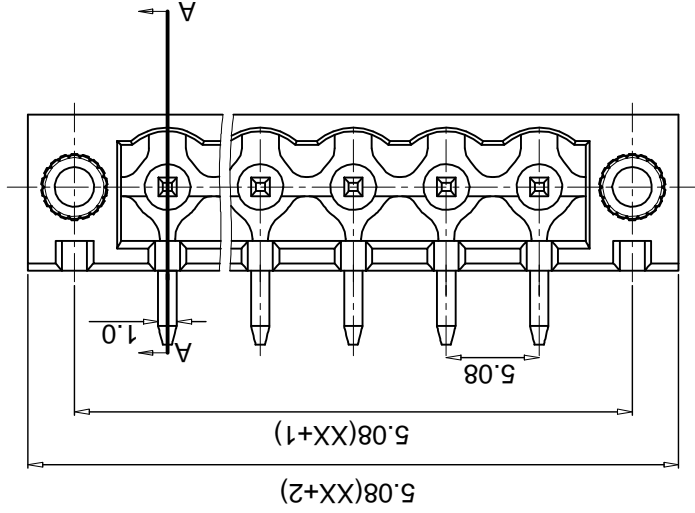

机械性能/Mechanical

温度范围/Temp.Range: -40°C~+105°C

瞬间温度/MAX Soldering: +250°C, for 5 Sec

尺寸/Dimensions

间距/Pitch: 5.00mm, 5.08mm

极数/Poles: 2P-24P

材质及电镀/Material

塑件/Housing: PA66, UL94V-0

焊针/Pin header: Brass, Tin plated

螺母/Nut: M2.5 Brass

Section: A-A

订购方式:
HOW TO ORDER:

0 未定义/No definition	1 单间距/Single pitch	2 双间距/Double pitch
灰色/Grey 10	蓝色/Blue 20	黑色/Black 30
绿色/Green 40	棕色/Orange 50	红色/Red 60
透明/Transparent 70	黄色/Yellow 80	白色/White 90

TOOLERANCES EXCEPT AS NOTED

linear dimension	fillet	chamfer	short angle side	≡	—	□	//	⊥
over 6	over 480	over 6	over 10	over 5	over 30	over 120	over 120	tolerance
to 30	to 120	to 6	to 10	to 5	to 30	to 120	to 120	variable range
±0.1	±0.2	±0.3	±0.5	±0.1	±0.2	±0.06	0.12	0.4