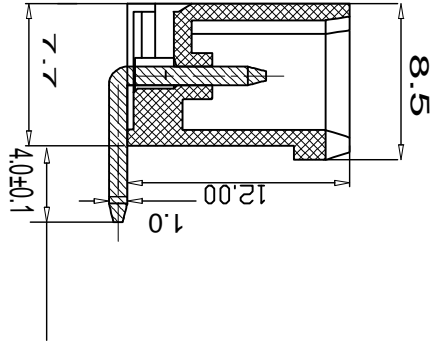

机械性能/Mechanical

温度范围/Temp.Range: -40°C~+105°C

瞬间温度/MAX Soldering: +250°C, for 5 Sec

尺寸/Dimensions

间距/Pitch: 5.00mm, 5.08mm

极数/Poles: 2P-24P

材质及电镀/Material

塑件/Housing: PA66, UL94V-0

焊针/Pin header: Brass, Tin plated

螺母/Nut: M2.5 Brass

Section: A-A

订购方式:
HOW TO ORDER:

0 未定义/No definition	1 单间距/Single pitch	2 双间距/Double pitch
灰色/Grey 10	蓝色/Blue 20	黑色/Black 30
绿色/Green 40	棕色/Orange 50	红色/Red 60
透明/Transparent 70	黄色/Yellow 80	白色/White 90

TOOLERANCES EXCEPT AS NOTED

linear dimension	fillet	chamfer	short angle side	≡	—	□	//	⊥
over 6	over 480	over 6	over 10	over 5	over 30	over 120	over 120	tolerance
to 30	to 120	to 6	to 10	to 5	to 30	to 120	to 120	variable range
±0.1	±0.2	±0.3	±0.5	±0.1	±0.2	±0.06	0.12	0.4