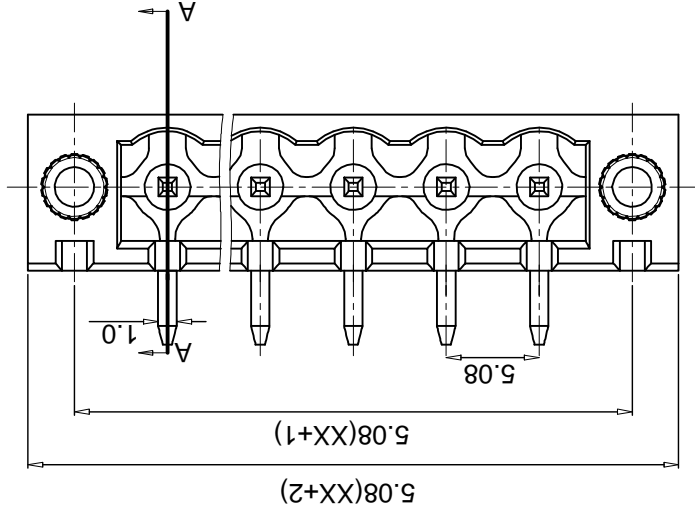

机械性能/Mechanical

温度范围/Temp.Range: -40°C~+105°C

瞬间温度/MAX Soldering: +250°C, for 5 Sec

尺寸/Dimensions

间距/Pitch: 5.00mm, 5.08mm

极数/Poles: 2P-24P

材质及电镀/Material

塑件/Housing: PA66, UL94V-0

焊针/Pin header: Brass, Tin plated

螺母/Nut: M2.5 Brass

Section: A-A

订购方式:
HOW TO ORDER:

0 未定义/No definition	1 单间距/Single pitch	2 双间距/Double pitch
10 灰色/Grey	20 蓝色/Blue	30 黑色/Black
40 绿色/Green	50 棕色/Orange	60 红色/Red
70 透明/Transparent	80 黄色/Yellow	90 白色/White

TOOLERANCES EXCEPT AS NOTED

linear dimension	fillet	chamfer	short angle side	≡	—	□	//	⊥
over 6	over 480	over 6	over 10	over 5	over 5	over 5	over 5	over 5
to 30	to 120	to 6	to 10	to 5	to 5	to 5	to 5	to 5
±0.1	±0.2	±0.3	±0.5	±0.25	±0.06	±0.12	±0.4	±0.4
tolerance	range	variable	tolerance	range	variable	tolerance	range	variable