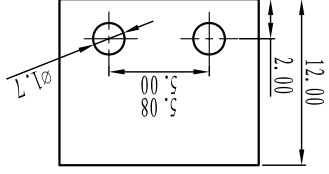

机械性能/Mechanical

温度范围/Temp.Range: -40°C~+105°C

瞬间温度/MAX Soldering: +250°C, for 5 Sec

尺寸/Dimensions

间距/Pitch: 5.00mm, 5.08mm

极数/Poles: 2P-24P

材质及电镀/Material

塑件/Housing: PA66, UL94V-0

焊针/Pin header: Brass, Tin plated

螺母/Nut: M2.5 Brass

Section: A-A

订购方式:
HOW TO ORDER:

0 未定义/No definition	1 单间距/Single pitch	2 双间距/Double pitch
10 灰色/Grey	20 蓝色/Blue	30 黑色/Black
40 绿色/Green	50 棕色/Orange	60 红色/Red
70 透明/Transparent	80 黄色/Yellow	90 白色/White

TOOLERANCES EXCEPT AS NOTED

linear dimension	fillet	chamfer	short angle side	≡	—	□	//	⊥
over 6	over 480	over 6	over 10	over 5	over 5	over 5	over 5	over 5
to 30	to 120	to 6	to 10	to 5	to 5	to 5	to 5	to 5
±0.1	±0.2	±0.3	±0.5	±0.25	±0.06	±0.12	±0.4	±0.4
tolerance	range	variable	tolerance	range	variable	tolerance	range	variable