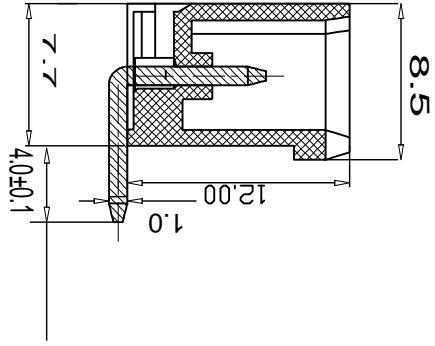

机械性能/Mechanical

温度范围/Temp.Range: -40°C~+105°C

瞬间温度/MAX Soldering: +250°C, for 5 Sec

尺寸/Dimensions

间距/Pitch: 5.00mm, 5.08mm

极数/Poles: 2P-24P

材质及电镀/Material

塑件/Housing: PA66, UL94V-0

焊针/Pin header: Brass, Tin plated

螺母/Nut: M2.5 Brass

Section: A-A

订购方式:
HOW TO ORDER:

0 未定义/No definition	1 单间距/Single pitch	2 双间距/Double pitch
10 灰色/Grey	20 蓝色/Blue	30 黑色/Black
40 绿色/Green	50 棕色/Orange	60 红色/Red
70 透明/Transparent	80 黄色/Yellow	90 白色/White

TOOLERANCES EXCEPT AS NOTED

linear dimension	fillet	chamfer	short angle side	≡	—	□	//	⊥
over 6	over 480	over 6	over 10	over 5	over 5	over 5	over 5	over 5
to 30	to 120	to 6	to 10	to 5	to 5	to 5	to 5	to 5
±0.1	±0.2	±0.3	±0.5	±0.25	±0.06	±0.12	±0.4	±0.4
tolerance	range	variable	tolerance	range	variable	tolerance	range	variable