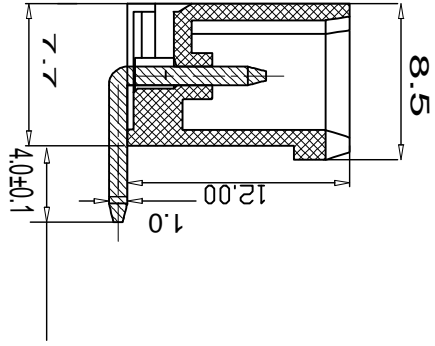

温度范围/Temp.Range: -40°C~+105°C

瞬间温度/MAX Soldering: +250°C, for 5 Sec

尺寸/Dimensions

间距/Pitch: 5.00mm, 5.08mm
 极数/Poles: 2P-24P

材质及电镀/Material

塑料/Housing: PA66, UL94V-0
 焊针/Pin header: Brass, Tin plated
 螺母/Nut: M2.5 Brass

Section: A-A

订购方式:
HOW TO ORDER:

TOOLERANCES EXCEPT AS NOTED

linear dimension	fillet	chamfer	short angle side	≡	—	□	//	⊥
over 480	over 480	over 6	over 10	over 5	over 5	over 30	over 120	over 120
to 120	to 120	to 6	to 10	to 5	to 5	to 30	to 120	to 120
±0.5	±0.5	±1	1°	20'	30'	10'	0.5	0.025
±0.9	±0.2	±0.5	±1	20'	30'	10'	0.5	0.06
±0.3	±0.5	±0.5	±1	20'	30'	10'	0.5	0.12
±0.2	±0.2	±0.5	±1	20'	30'	10'	0.5	0.4
±0.1	±0.2	±0.5	±1	20'	30'	10'	0.5	0.4
tolerance	range	variable	tolerance	range	variable	tolerance	range	variable