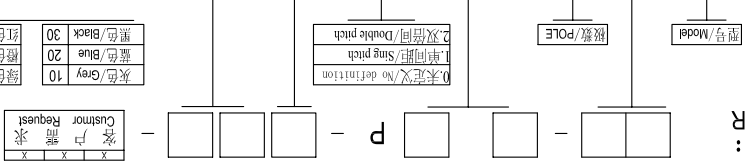

温度范围/Temp.Range: -40°C~+105°C

瞬间温度/MAX Soldering: +250°C, for 5 Sec

尺寸/Dimensions

间距/Pitch: 5.00mm, 5.08mm
 极数/Poles: 2P-24P

材质及电镀/Material

塑料/Housing: PA66, UL94V-0
 焊针/Pin header: Brass, Tin plated
 螺母/Nut: M2.5 Brass

Section: A-A

订购方式:
HOW TO ORDER:

TOOLERANCES EXCEPT AS NOTED

linear dimension	fillet	chamfer	short angle side	≡	—	□	//	⊥
over 480	over 480	over 6	over 10	over 5	over 5	over 30	over 120	over 120
to 120	to 120	to 6	to 10	to 5	to 5	to 30	to 120	to 120
±0.5	±0.5	±1	1°	20'	30'	10'	0.5	0.025
±0.9	±0.2	±0.5	±1	20'	30'	10'	0.5	0.06
±0.3	±0.5	±0.5	±1	20'	30'	10'	0.5	0.12
±0.2	±0.2	±0.5	±1	20'	30'	10'	0.5	0.4
±0.1	±0.2	±0.5	±1	20'	30'	10'	0.5	0.4
tolerance	range	variable	tolerance	range	variable	tolerance	range	variable