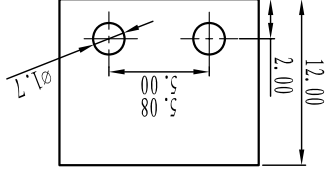

温度范围/Temp.Range: -40°C~+105°C

瞬间温度/MAX Soldering: +250°C, for 5 Sec

尺寸/Dimensions

间距/Pitch: 5.00mm, 5.08mm
 极数/Poles: 2P-24P

材质及电镀/Material

塑料/Housing: PA66, UL94V-0
 焊针/Pin header: Brass, Tin plated
 螺母/Nut: M2.5 Brass

Section: A-A

订购方式:
HOW TO ORDER:

TOOLERANCES EXCEPT AS NOTED

linear dimension	fillet	chamfer	short angle side	≡	—	□	//	⊥
over 480	over 480	over 6	over 10	over 5	over 5	over 30	over 120	over 120
to 120	to 120	to 6	to 10	to 5	to 5	to 30	to 120	to 120
±0.5	±0.5	±1	1°	20'	30'	10'	0.5	0.025
±0.9	±0.2	±0.5	±1	20'	30'	10'	0.5	0.06
±0.3	±0.5	±0.5	±1	20'	30'	10'	0.5	0.12
±0.2	±0.2	±0.5	±1	20'	30'	10'	0.5	0.4
±0.1	±0.2	±0.5	±1	20'	30'	10'	0.5	0.4
tolerance	range	variable	tolerance	range	variable	tolerance	range	variable