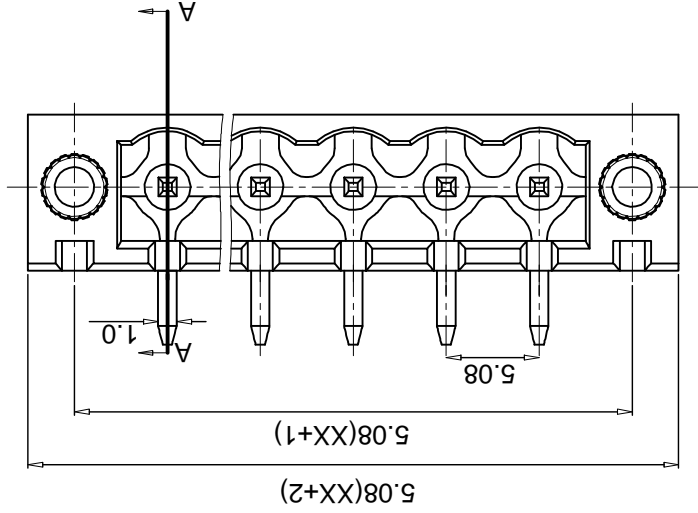

温度范围/Temp.Range: -40°C~+105°C

瞬间温度/MAX Soldering: +250°C, for 5 Sec

尺寸/Dimensions

间距/Pitch: 5.00mm, 5.08mm
 极数/Poles: 2P-24P

材质及电镀/Material

塑料/Housing: PA66, UL94V-0
 焊针/Pin header: Brass, Tin plated
 螺母/Nut: M2.5 Brass

Section: A-A

订购方式:
HOW TO ORDER:

TOOLERANCES EXCEPT AS NOTED

linear dimension	fillet	chamfer	short angle side	≡	—	□	//	⊥
over 480	over 480	over 6	over 10	over 5	over 5	over 30	over 120	over 120
to 120	to 120	to 6	to 10	to 5	to 5	to 30	to 120	to 120
±0.5	±0.5	±1	1°	20'	30'	10'	0.5	0.025
±0.9	±0.2	±0.5	±1	20'	30'	10'	0.5	0.06
±0.3	±0.5	±0.5	±1	20'	30'	10'	0.5	0.12
±0.2	±0.2	±0.5	±1	20'	30'	10'	0.5	0.4
±0.1	±0.2	±0.5	±1	20'	30'	10'	0.5	0.4
tolerance	range	variable	tolerance	range	variable	tolerance	range	variable