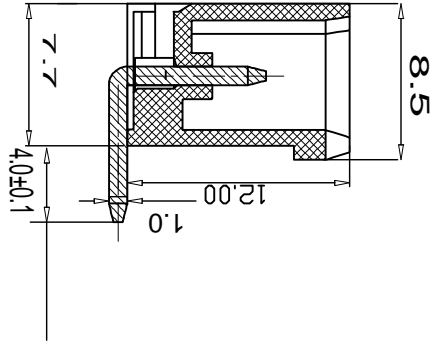

机械性能/Mechanical

温度范围/Temp.Range: -40°C~+105°C

瞬间温度/MAX Soldering: +250°C, for 5 Sec

尺寸/Dimensions

间距/Pitch: 5.00mm, 5.08mm

极数/Poles: 2P-24P

材质及电镀/Material

塑件/Housing: PA66, UL94V-0

焊针/Pin header: Brass, Tin plated

螺母/Nut: M2.5 Brass

Section: A-A

订购方式:
HOW TO ORDER:

TOOLERANCES EXCEPT AS NOTED

linear dimension	fillet	chamfer	short angle side	≡	—	□	//	⊥
over 480	over 480	over 6	over 10	over 5	over 5	over 5	over 30	over 120
to 120	to 120	to 6	to 10	to 5	to 5	to 5	to 30	to 120
±0.5	±0.9	±0.2	±0.5	±0.25	±0.06	±0.12	±0.1	±0.4
±0.3	±0.5	±0.9	±1	10'	20'	30'	1'	±1
±0.2	±0.5	±0.2	±1	10'	20'	30'	1'	±1
±0.1	±0.2	±0.1	±0.1	±0.1	±0.1	±0.1	±0.1	±0.1
tolerance	range	variable	range	tolerance	range	variable	range	tolerance