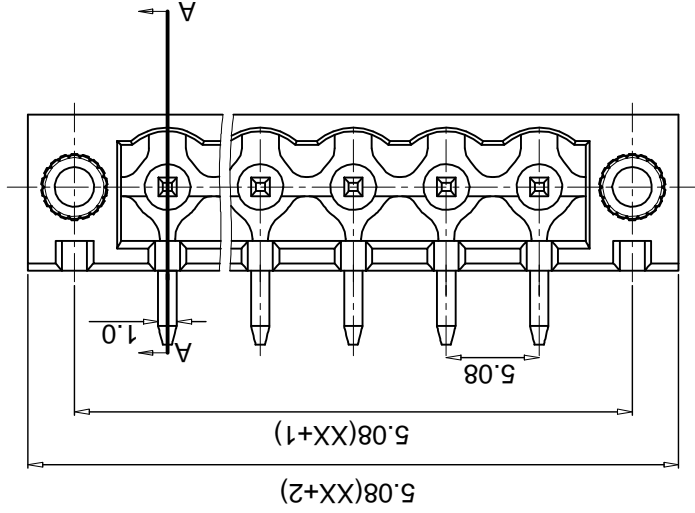

机械性能/Mechanical

温度范围/Temp.Range: -40°C~+105°C

瞬间温度/MAX Soldering: +250°C, for 5 Sec

尺寸/Dimensions

间距/Pitch: 5.00mm, 5.08mm

极数/Poles: 2P-24P

材质及电镀/Material

塑件/Housing: PA66, UL94V-0

焊针/Pin header: Brass, Tin plated

螺母/Nut: M2.5 Brass

Section: A-A

订购方式:
HOW TO ORDER:

TOOLERANCES EXCEPT AS NOTED

linear dimension	fillet	chamfer	short angle side	≡	—	□	//	⊥
over 480	over 480	over 6	over 10	over 5	over 5	over 5	over 30	over 120
to 120	to 120	to 6	to 10	to 5	to 5	to 5	to 30	to 120
±0.5	±0.9	±0.2	±0.5	±0.25	±0.06	±0.12	±0.1	±0.4
±0.3	±0.5	±0.9	±1	10'	20'	30'	1'	±1
±0.2	±0.5	±0.2	±1	10'	20'	30'	1'	±1
±0.1	±0.2	±0.1	±0.1	±0.1	±0.1	±0.1	±0.1	±0.1
tolerance	range	variable	range	tolerance	range	variable	range	tolerance