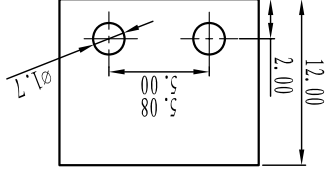

机械性能/Mechanical

温度范围/Temp.Range: -40°C~+105°C

瞬间温度/MAX Soldering: +250°C, for 5 Sec

尺寸/Dimensions

间距/Pitch: 5.00mm, 5.08mm

极数/Poles: 2P-24P

材质及电镀/Material

塑件/Housing: PA66, UL94V-0

焊针/Pin header: Brass, Tin plated

螺母/Nut: M2.5 Brass

Section: A-A

订购方式:
HOW TO ORDER:

TOOLERANCES EXCEPT AS NOTED

linear dimension	fillet	chamfer	short angle side	≡	—	□	//	⊥
over 480	over 480	over 6	over 10	over 5	over 5	over 5	over 30	over 120
to 120	to 120	to 6	to 10	to 5	to 5	to 5	to 30	to 120
±0.5	±0.9	±0.2	±0.5	±0.25	±0.06	±0.12	±0.1	±0.4
±0.3	±0.5	±0.9	±1	10'	20'	30'	1'	±1
±0.2	±0.5	±0.2	±1	10'	20'	30'	1'	±1
±0.1	±0.2	±0.1	±0.1	±0.1	±0.1	±0.1	±0.1	±0.1
tolerance	range	variable	range	tolerance	range	variable	range	tolerance