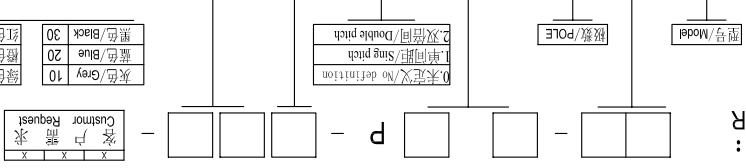

焊针/Pin header: Brass, Tin plated

螺母/Nut: M2.5 Brass

Section: A-A

订购方式:
HOW TO ORDER:

TOOLERANCES EXCEPT AS NOTED

linear dimension	fillet	chamfer	short angle side	≡	—	□	//	⊥
over 480	over 480	over 6	over 10	over 5	over 5	over 5	over 30	over 120
to 120	to 120	to 6	to 10	to 5	to 5	to 5	to 30	to 120
±0.5	±0.9	±0.2	±0.5	±0.25	±0.06	±0.12	±0.1	±0.4
±0.3	±0.5	±0.9	±1	10'	20'	30'	1'	±1
±0.2	±0.5	±0.2	±1	10'	20'	30'	1'	±1
±0.1	±0.2	±0.1	±0.1	±0.1	±0.1	±0.1	±0.1	±0.1
tolerance	range	variable	range	tolerance	range	variable	range	tolerance