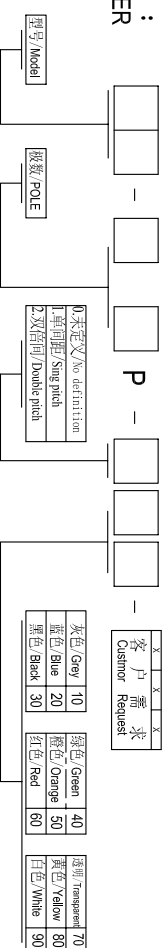

电气性能/Electrical

参考标准/Standard: UL IEC
 额定电压/Rated voltage: 300V 320V
 额定电流/Rated current: 15A 20A
 接触电阻/Contact resistance: 20mΩ

耐电压/Withstanding voltage: AC2000V/1Min
 绝缘电阻/Insulation resistance: 500MΩ/DC500V
 机械性能/Mechanical

温度范围/Temp Range: -40°C~+105°C
 瞬间温度/MAX Soldering: +250°C, for 5 Sec

尺寸/Dimensions

间距/Pitch: 7.5mm, 7.62mm
 极数/Poles: 2P-24P

材质及电镀/Material

塑件/Housing: PA66, UL94V-0
 焊针/Pin header: Brass, Tin plated
 螺母/Nut: M2.5 Brass

TOLERANCES EXCEPT AS NOTED

	linear dimension	fillet	chamfer	短角 short angle sid	≡	—	□	//	⊥
tolerance	±0.1	±0.2	±0.2	±0.2	±0.5	±1	1°	30°	10°
variable range	6 to 30	6 to 30	6 to 30	6 to 30	6 to 30	6 to 30	6 to 30	6 to 30	6 to 30
tolerance	±0.1	±0.2	±0.3	±0.5	±0.9	±0.2	±0.5	±1	1°
variable range	6 to 30	6 to 30	6 to 30	6 to 30	6 to 30	6 to 30	6 to 30	6 to 30	6 to 30
tolerance	±0.1	±0.2	±0.3	±0.5	±0.9	±0.2	±0.5	±1	1°
variable range	6 to 30	6 to 30	6 to 30	6 to 30	6 to 30	6 to 30	6 to 30	6 to 30	6 to 30

订购方式 : HOW TO ORDER

单位/UNITS	mm	尺寸/SIZE	A4	比例/SCALE	
Cixi Dibo Electronics Co., LTD					
名称/NAME	DB2ERM-7.5/7.62-XXP				第一视角/FIRST ANGLE PROJECTION

X-ON Electronics

Largest Supplier of Electrical and Electronic Components