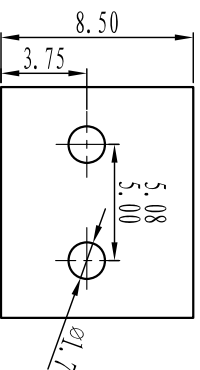

绝缘电阻/Insulation resistance: 500MΩ/DC500V

机械性能/Mechanical

温度范围/Temp.Range: -40° C~+105° C

瞬间温度/MAX Soldering: +250° C, for 5 Sec

尺寸/Dimensions

间距/Pitch: 5.00mm, 5.08mm

极数/Poles: 2P-24P

材料及电镀/Material

塑件/Housing: P166, UL94V-0

焊针/Pin header: Brass, Tin plated

TOLERANCES EXCEPT AS NOTED

linear dimension	fillet	chamfer	short angle sid	≡	□	//	⊥
over 6 to 30	over 30 to 120	over 120 to 480	over 480 to all	over 6 to 10	over 5 to 5	over 30 to 30	over 120 to 120
±0.1	±0.2	±0.3	±0.5	±0.9	±0.2	±0.5	±1
6	6	6	6	10	5	10	10
to 30	to 120	to 480	to all	to 5	to 30	to 120	to 120
tolerance	±0.1	±0.2	±0.3	±0.5	±0.9	±0.2	±0.5

订购方式：
HOW TO ORDER

单位/UNITS mm 尺寸/SIZE A4 比例/SCALE 第一视角/FIRST ANGLE PROJECTION

Cixi Dibo Electronics Co., LTD

名称/NAME DB2EV-5.08/5.0

X-ON Electronics

Largest Supplier of Electrical and Electronic Components