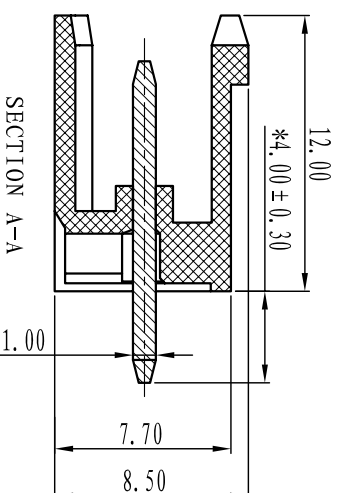

绝缘电阻/Insulation resistance: 500MΩ/DC500V

机械性能/Mechanical

温度范围/Temp.Range: -40° C~+105° C

瞬间温度/MAX Soldering: +250° C, for 5 Sec

尺寸/Dimensions

间距/Pitch: 5.00mm, 5.08mm

极数/Poles: 2P-24P

材料及电镀/Material

塑件/Housing: P166, UL94V-0

焊针/Pin header: Brass, Tin plated

TOLERANCES EXCEPT AS NOTED

linear dimension	fillet	chamfer	short angle sid	≡	□	//	⊥
over 6 to 30	over 30 to 120	over 120 to 480	over 480 to all	over 6 to 10	over 5 to 5	over 30 to 30	over 120 to 120
±0.1	±0.2	±0.3	±0.5	±0.9	±0.2	±0.5	±1
6	6	6	6	10	5	10	10
to 30	to 120	to 480	to all	to 5	to 30	to 120	to 120
tolerance	±0.1	±0.2	±0.3	±0.5	±0.9	±0.2	±0.5

订购方式：
HOW TO ORDER

单位/UNITS mm 尺寸/SIZE A4 比例/SCALE 第一视角/FIRST ANGLE PROJECTION

Cixi Dibo Electronics Co., LTD

名称/NAME DB2EV-5.08/5.0

X-ON Electronics

Largest Supplier of Electrical and Electronic Components