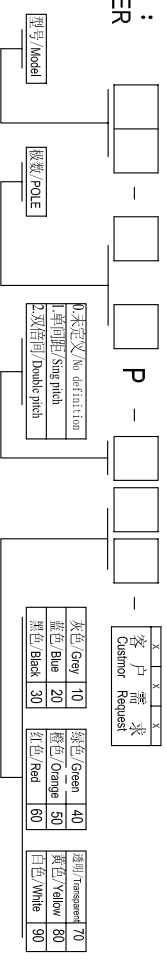

Cixi Dibo Electronics Co., LTD

产品规格书
product specification

电气性能/Electrical

参考标准/Standard: UL IEC
 额定电压/Rated voltage: 300V 320V
 额定电流/Rated current: 15A 20A
 接触电阻/Contact resistance: 20mΩ

耐电压/Withstanding voltage: AC2000V/1Min

绝缘电阻/Insulation resistance: 500MΩ/DC500V

机械性能/Mechanical

温度范围/Temp.Range: -40° C~+105° C

瞬间温度/MAX Soldering: +250° C, for 5 Sec

尺寸/Dimensions

间距/Pitch: 5.00mm, 5.08mm

极数/Poles: 2P-24P

材料及电镀/Material

塑件/Housing: P166, UL94V-0

焊针/Pin header: Brass, Tin plated

TOLERANCES EXCEPT AS NOTED

linear dimension	fillet	chamfer	short angle sid	≡	□	//	⊥
over 6 to 30	over 30 to 120	over 120 to 480	over 480 to all	over 6 to 10	over 5 to 5	over 30 to 30	over 120 to 120
±0.1	±0.2	±0.3	±0.5	±0.9	±0.2	±0.5	±1
6	6	6	6	10	5	10	10
to 30	to 120	to 480	to all	to 5	to 30	to 120	to 120
tolerance	±0.1	±0.2	±0.3	±0.5	±0.9	±0.2	±0.5

订购方式：
HOW TO ORDER

单位/UNITS mm 尺寸/SIZE A4 比例/SCALE 第一视角/FIRST ANGLE PROJECTION

Cixi Dibo Electronics Co., LTD

名称/NAME DB2EV-5.08/5.0

X-ON Electronics

Largest Supplier of Electrical and Electronic Components