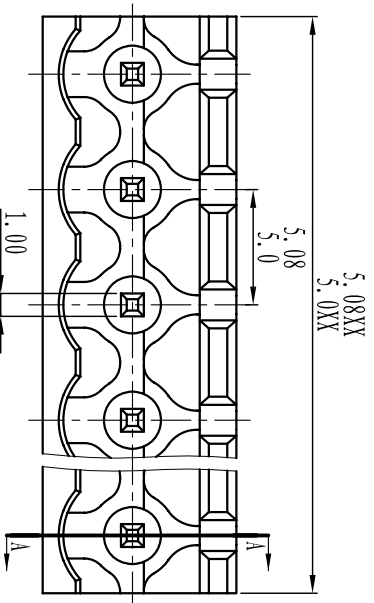

绝缘电阻/Insulation resistance: 500MΩ/DC500V

机械性能/Mechanical

温度范围/Temp.Range: -40° C~+105° C

瞬间温度/MAX Soldering: +250° C, for 5 Sec

尺寸/Dimensions

间距/Pitch: 5.00mm, 5.08mm

极数/Poles: 2P-24P

材料及电镀/Material

塑件/Housing: P166, UL94V-0

焊针/Pin header: Brass, Tin plated

TOLERANCES EXCEPT AS NOTED

linear dimension	fillet	chamfer	short angle sid	≡	□	//	⊥
over 6 to 30	over 30 to 120	over 120 to 480	over 480 to all	over 6 to 10	over 5 to 5	over 30 to 30	over 120 to 120
±0.1	±0.2	±0.3	±0.5	±0.9	±0.2	±0.5	±1
6	6	6	6	10	5	10	10
to 30	to 120	to 480	to all	to 5	to 30	to 120	to 120
tolerance	±0.1	±0.2	±0.3	±0.5	±0.9	±0.2	±0.5

订购方式：
HOW TO ORDER

单位/UNITS mm 尺寸/SIZE A4 比例/SCALE 第一视角/FIRST ANGLE PROJECTION

Cixi Dibo Electronics Co., LTD

名称/NAME DB2EV-5.08/5.0

X-ON Electronics

Largest Supplier of Electrical and Electronic Components