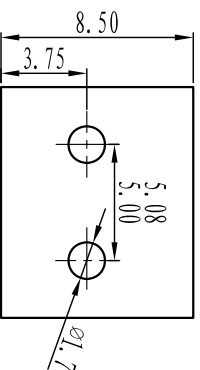

绝缘电阻/Insulation resistance: 500MΩ/DC500V

机械性能/Mechanical

温度范围/Temp.Range: -40°C~+105°C

瞬间温度/MAX Soldering: +250°C, for 5 Sec

尺寸/Dimensions

间距/Pitch: 5.00mm, 5.08mm

极数/Poles: 2P-24P

材料及电镀/Material

塑件/Housing: P166, UL94V-0

焊针/Pin header: Brass, Tin plated

TOLERANCES EXCEPT AS NOTED

linear dimension	fillet	chamfer	short angle sid	≡	□	∥	⊥
over 6 to 30	over 30 to 120	over 120 to 480	over 480 to all	over 6 to 10	over 10 to 50	over 50 to 120	over 120 to all
over 30 to 120	over 120 to 480	over 480 to all	over 6 to 10	over 10 to 50	over 50 to 120	over 120 to all	over 120 to all
±0.1	±0.2	±0.3	±0.5	±0.9	±0.2	±0.5	±1
6	6	6	6	10	10	10	10
to 30	to 120	to 480	to all	to 50	to 120	to all	to all
tolerance	tolerance	tolerance	tolerance	tolerance	tolerance	tolerance	tolerance

订购方式: HOW TO ORDER

单位/UNITS mm 尺寸/SIZE A4 比例/SCALE

名称/NAME DB2EV-5.08/5.0

第一视角/FIRST ANGLE PROJECTION

X-ON Electronics

Largest Supplier of Electrical and Electronic Components

Click to view similar products for [Pluggable Terminal Blocks](#) category: