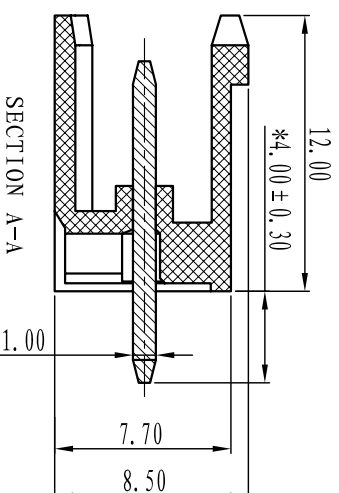

绝缘电阻/Insulation resistance: 500MΩ/DC500V

机械性能/Mechanical

温度范围/Temp.Range: -40° C~+105° C

瞬间温度/MAX Soldering: +250° C, for 5 Sec

尺寸/Dimensions

间距/Pitch: 5.00mm, 5.08mm

极数/Poles: 2P-24P

材料及电镀/Material

塑件/Housing: P166, UL94V-0

焊针/Pin header: Brass, Tin plated

TOLERANCES EXCEPT AS NOTED

tolerance	linear dimension					fillet	chamfer	short angle sid	≡	□	∥	⊥					
	over	over	over	over	over								to	over	over	over	over
variable range	6 to	30 to	120 to	480 to	all	6 to	6 to	10 to	50 to	120 to	all	5 to	5 to	30 to	120 to	120 to	
tolerance	±0.1	±0.2	±0.3	±0.5	±0.9	±0.2	±0.5	±1	1°	30°	20°	10°	0.5	0.025	0.06	0.12	0.4

订购方式：
HOW TO ORDER

单座/UNITS mm 尺寸/SIZE A4 比例/SCALE 第一视角/FIRST ANGLE PROJECTION

Cixi Dibo Electronics Co.,LTD

名称/NAME DB2EV-5.08/5.0

X-ON Electronics

Largest Supplier of Electrical and Electronic Components