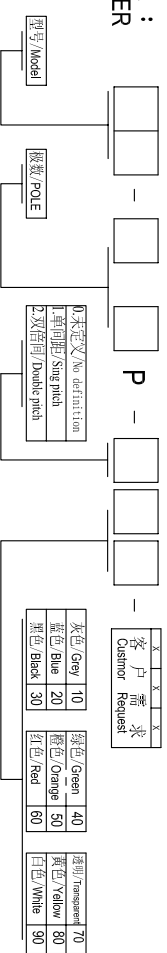

Cixi Dibo Electronics Co.,LTD

产品规格书
product specification

电气性能/Electrical

参考标准/Standard: UL IEC
 额定电压/Rated voltage: 300V 320V
 额定电流/Rated current: 15A 20A
 接触电阻/Contact resistance: 20mΩ

耐电压/Withstanding voltage: AC2000V/1Min

绝缘电阻/Insulation resistance: 500MΩ/DC500V

机械性能/Mechanical

温度范围/Temp.Range: -40° C~+105° C

瞬间温度/MAX Soldering: +250° C, for 5 Sec

尺寸/Dimensions

间距/Pitch: 5.00mm, 5.08mm

极数/Poles: 2P-24P

材料及电镀/Material

塑件/Housing: P166, UL94V-0

焊针/Pin header: Brass, Tin plated

TOLERANCES EXCEPT AS NOTED

tolerance	linear dimension					fillet	chamfer	short angle sid	≡	□	∥	⊥					
	over	over	over	over	over								to	over	over	over	over
variable range	6 to	30 to	120 to	480 to	all	6 to	6 to	10 to	50 to	120 to	all	5 to	5 to	30 to	120 to	120 to	
tolerance	±0.1	±0.2	±0.3	±0.5	±0.9	±0.2	±0.5	±1	1°	30°	20°	10°	0.5	0.025	0.06	0.12	0.4

订购方式：
HOW TO ORDER

单座/UNITS mm 尺寸/SIZE A4 比例/SCALE 第一视角/FIRST ANGLE PROJECTION

Cixi Dibo Electronics Co.,LTD

名称/NAME DB2EV-5.08/5.0

X-ON Electronics

Largest Supplier of Electrical and Electronic Components