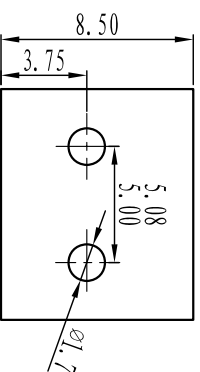

绝缘电阻/Insulation resistance: 500MΩ/DC500V

机械性能/Mechanical

温度范围/Temp.Range: -40° C~+105° C

瞬间温度/MAX Soldering: +250° C, for 5 Sec

尺寸/Dimensions

间距/Pitch: 5.00mm, 5.08mm

极数/Poles: 2P-24P

材料及电镀/Material

塑件/Housing: P166, UL94V-0

焊针/Pin header: Brass, Tin plated

TOLERANCES EXCEPT AS NOTED

tolerance	linear dimension					fillet	chamfer	short angle sid	≡	□	∥	⊥					
	over	over	over	over	over								to	over	over	over	over
variable range	6 to	30 to	120 to	480 to	all	6 to	6 to	10 to	50 to	120 to	all	5 to	5 to	30 to	120 to	120 to	
tolerance	±0.1	±0.2	±0.3	±0.5	±0.9	±0.2	±0.5	±1	1°	30°	20°	10°	0.5	0.025	0.06	0.12	0.4

订购方式：
HOW TO ORDER

单座/UNITS mm 尺寸/SIZE A4 比例/SCALE 第一视角/FIRST ANGLE PROJECTION

Cixi Dibo Electronics Co.,LTD

名称/NAME DB2EV-5.08/5.0

X-ON Electronics

Largest Supplier of Electrical and Electronic Components