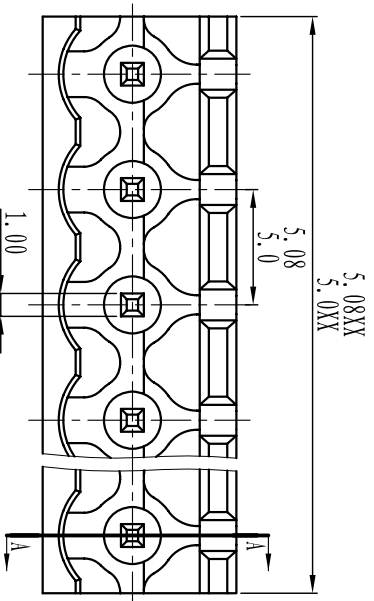

绝缘电阻/Insulation resistance: 500MΩ/DC500V

机械性能/Mechanical

温度范围/Temp.Range: -40° C~+105° C

瞬间温度/MAX Soldering: +250° C, for 5 Sec

尺寸/Dimensions

间距/Pitch: 5.00mm, 5.08mm

极数/Poles: 2P-24P

材料及电镀/Material

塑件/Housing: P166, UL94V-0

焊针/Pin header: Brass, Tin plated

TOLERANCES EXCEPT AS NOTED

tolerance	linear dimension					fillet	chamfer	short angle sid	≡	□	∥	⊥					
	over	over	over	over	over								to	over	over	over	over
variable range	6 to	30 to	120 to	480 to	all	6 to	6 to	10 to	50 to	120 to	all	5 to	5 to	30 to	120 to	120 to	
tolerance	±0.1	±0.2	±0.3	±0.5	±0.9	±0.2	±0.5	±1	1°	30°	20°	10°	0.5	0.025	0.06	0.12	0.4

订购方式：
HOW TO ORDER

单座/UNITS mm 尺寸/SIZE A4 比例/SCALE 第一视角/FIRST ANGLE PROJECTION

Cixi Dibo Electronics Co.,LTD

名称/NAME DB2EV-5.08/5.0

X-ON Electronics

Largest Supplier of Electrical and Electronic Components