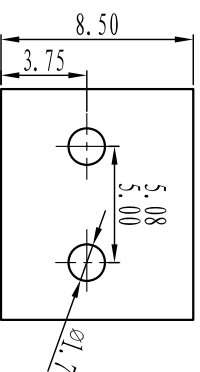

绝缘电阻/Insulation resistance: 500MΩ/DC500V

机械性能/Mechanical

温度范围/Temp.Range: -40°C~+105°C

瞬间温度/MAX Soldering: +250°C, for 5 Sec

尺寸/Dimensions

间距/Pitch: 5.00mm, 5.08mm

极数/Poles: 2P-24P

材料及电镀/Material

塑件/Housing: P166, UL94V-0

焊针/Pin header: Brass, Tin plated

TOLERANCES EXCEPT AS NOTED

linear dimension	fillet	chamfer	short angle sid	≡	□	∥	⊥
over 6 to 30	over 30 to 120	over 120 to 480	over 480 to all	over 6 to 10	over 10 to 50	over 50 to 120	over 120 to all
over 30 to 120	over 120 to 480	over 480 to all	over 6 to 10	over 10 to 50	over 50 to 120	over 120 to all	over 120 to all
±0.1	±0.2	±0.3	±0.5	±0.9	±0.2	±0.5	±1
6	6	6	6	10	10	10	10
to 30	to 120	to 480	to all	to 50	to 120	to all	to all
tolerance	tolerance	tolerance	tolerance	tolerance	tolerance	tolerance	tolerance

订购方式: HOW TO ORDER

单位/UNITS mm 尺寸/SIZE A4 比例/SCALE

名称/NAME DB2EV-5.08/5.0

第一视角/FIRST ANGLE PROJECTION

X-ON Electronics

Largest Supplier of Electrical and Electronic Components

Click to view similar products for [Pluggable Terminal Blocks](#) category: