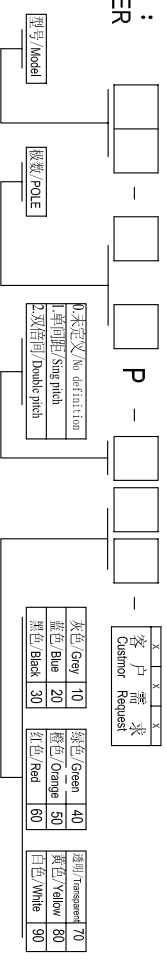

Cixi Dibo Electronics Co., LTD

产品规格书
product specification

电气性能/Electrical

参考标准/Standard: UL IEC
 额定电压/Rated voltage: 300V 320V
 额定电流/Rated current: 15A 20A
 接触电阻/Contact resistance: 20mΩ

耐电压/Withstanding voltage: AC2000V/1Min

绝缘电阻/Insulation resistance: 500MΩ/DC500V

机械性能/Mechanical

温度范围/Temp.Range: -40°C~+105°C

瞬间温度/MAX Soldering: +250°C, for 5 Sec

尺寸/Dimensions

间距/Pitch: 5.00mm, 5.08mm

极数/Poles: 2P-24P

材料及电镀/Material

塑件/Housing: P166, UL94V-0

焊针/Pin header: Brass, Tin plated

TOLERANCES EXCEPT AS NOTED

linear dimension	fillet	chamfer	short angle sid	≡	□	∥	⊥
over 6 to 30	over 30 to 120	over 120 to 480	over 480 to all	over 6 to 10	over 10 to 50	over 50 to 120	over 120 to all
over 30 to 120	over 120 to 480	over 480 to all	over 6 to 10	over 10 to 50	over 50 to 120	over 120 to all	over 120 to all
±0.1	±0.2	±0.3	±0.5	±0.9	±0.2	±0.5	±1
6	6	6	6	10	10	10	10
to 30	to 120	to 480	to all	to 50	to 120	to all	to all
tolerance	tolerance	tolerance	tolerance	tolerance	tolerance	tolerance	tolerance

订购方式: HOW TO ORDER

单位/UNITS mm 尺寸/SIZE A4 比例/SCALE

名称/NAME DB2EV-5.08/5.0

第一视角/FIRST ANGLE PROJECTION

X-ON Electronics

Largest Supplier of Electrical and Electronic Components

Click to view similar products for [Pluggable Terminal Blocks](#) category: