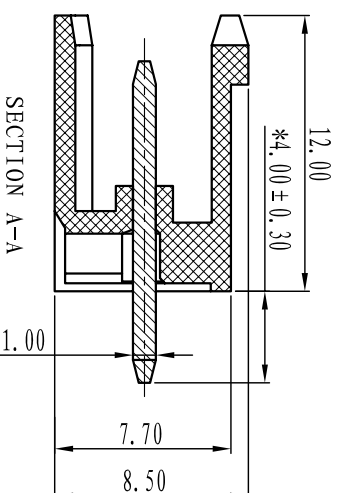

绝缘电阻/Insulation resistance: 500MΩ/DC500V

机械性能/Mechanical

温度范围/Temp.Range: -40°C~+105°C

瞬间温度/MAX Soldering: +250°C, for 5 Sec

尺寸/Dimensions

间距/Pitch: 5.00mm, 5.08mm

极数/Poles: 2P-24P

材料及电镀/Material

塑件/Housing: P166, UL94V-0

焊针/Pin header: Brass, Tin plated

TOLERANCES EXCEPT AS NOTED

linear dimension	fillet	chamfer	short angle sid	≡	□	∥	⊥
over 6 to 30	over 30 to 120	over 120 to 480	over 480 to all	over 6 to 10	over 10 to 50	over 50 to 120	over 120 to all
over 30 to 120	over 120 to 480	over 480 to all	over 6 to 10	over 10 to 50	over 50 to 120	over 120 to all	over 120 to all
±0.1	±0.2	±0.3	±0.5	±0.9	±0.2	±0.5	±1
6	6	6	6	10	10	10	10
to 30	to 120	to 480	to all	to 50	to 120	to all	to all
tolerance	tolerance	tolerance	tolerance	tolerance	tolerance	tolerance	tolerance

订购方式: HOW TO ORDER

单位/UNITS mm 尺寸/SIZE A4 比例/SCALE

名称/NAME DB2EV-5.08/5.0

第一视角/FIRST ANGLE PROJECTION

X-ON Electronics

Largest Supplier of Electrical and Electronic Components

Click to view similar products for [Pluggable Terminal Blocks](#) category: