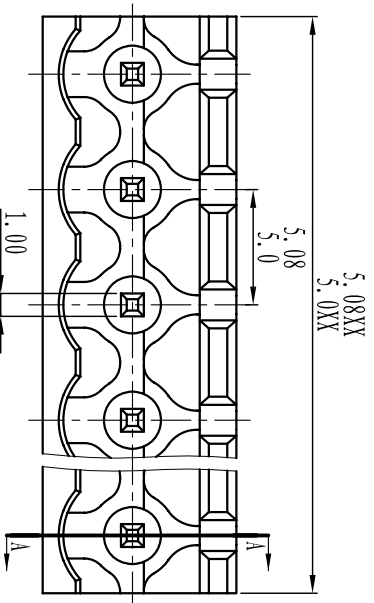

绝缘电阻/Insulation resistance: 500MΩ/DC500V

机械性能/Mechanical

温度范围/Temp.Range: -40°C~+105°C

瞬间温度/MAX Soldering: +250°C, for 5 Sec

尺寸/Dimensions

间距/Pitch: 5.00mm, 5.08mm

极数/Poles: 2P-24P

材料及电镀/Material

塑件/Housing: P166, UL94V-0

焊针/Pin header: Brass, Tin plated

TOLERANCES EXCEPT AS NOTED

linear dimension	fillet	chamfer	short angle sid	≡	□	∥	⊥
over 6 to 30	over 30 to 120	over 120 to 480	over 480 to all	over 6 to 10	over 10 to 50	over 50 to 120	over 120 to all
over 30 to 120	over 120 to 480	over 480 to all	over 6 to 10	over 10 to 50	over 50 to 120	over 120 to all	over 120 to all
±0.1	±0.2	±0.3	±0.5	±0.9	±0.2	±0.5	±1
6	6	6	6	10	10	10	10
to 30	to 120	to 480	to all	to 50	to 120	to all	to all
tolerance	tolerance	tolerance	tolerance	tolerance	tolerance	tolerance	tolerance

订购方式: HOW TO ORDER

单位/UNITS mm 尺寸/SIZE A4 比例/SCALE

名称/NAME DB2EV-5.08/5.0

第一视角/FIRST ANGLE PROJECTION

X-ON Electronics

Largest Supplier of Electrical and Electronic Components

Click to view similar products for [Pluggable Terminal Blocks](#) category: