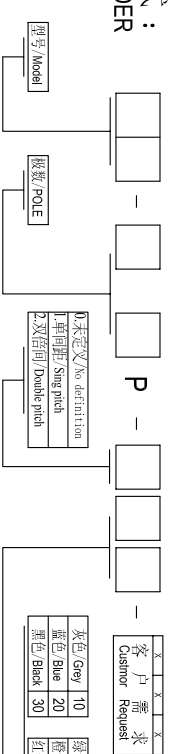

绝缘电阻/Insulation resistance: 500M Ω /DC500V

机械性能/Mechanical

温度范围/Temp.Range: -40 $^{\circ}$ C $^{+}$ 105 $^{\circ}$ C

瞬间温度/MAX Soldering: +250 $^{\circ}$ C, for 5 Sec

尺寸/Dimensions

间距/Pitch: 3.81mm/3.50mm

极数/Poles: 2P-24P

材料及电镀/Material

塑件/Housing: PA66, UL94V-0

焊针/Pin header: Brass, Tin plated

TOLERANCES EXCEPT AS NOTED

	linear dimension	fillet	chamfer	short angle sid					
variable range	over 6 to 30	over 30 to 120	over 480 to 480	all to 6	over 6 to 10	over 10 to 50	over 50 to 120	all to 5	over 5 to 30
tolerance	±0.1	±0.2	±0.3	±0.5	±0.9	±0.2	±0.5	±1	1 $^{\circ}$

订购方式 : HOW TO ORDER

单位/UNITS	mm	尺寸/SIZE	A4	比例/SCALE
----------	----	---------	----	----------

Cixi Dibo Electronics Co.,LTD

第一视角/FIRST ANGLE PROJECTION

名称/NAME DB2EVC-3.81/3.5

灰色/Grey	10	绿色/Green	40	透明/Transparent	70
蓝色/Blue	20	棕色/Orange	50	黄色/Yellow	80
黑色/Black	30	红色/Red	60	白色/White	90