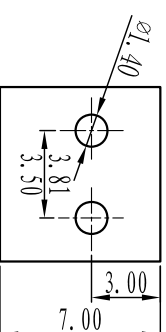

绝缘电阻/Insulation resistance: 500M Ω /DC500V

机械性能/Mechanical

温度范围/Temp.Range: -40 $^{\circ}$ C $^{+}$ 105 $^{\circ}$ C

瞬间温度/MAX Soldering: +250 $^{\circ}$ C, for 5 Sec

尺寸/Dimensions

间距/Pitch: 3.81mm/3.50mm

极数/Poles: 2P-24P

材料及电镀/Material

塑件/Housing: PA66, UL94V-0

焊针/Pin header: Brass, Tin plated

TOLERANCES EXCEPT AS NOTED

	linear dimension	fillet	chamfer	short angle sid					
variable range	over 6 to 30	over 30 to 120	over 480 to 480	all to 6	over 6 to 10	over 10 to 50	over 50 to 120	all to 5	over 5 to 30
tolerance	±0.1	±0.2	±0.3	±0.5	±0.9	±0.2	±0.5	±1	1 $^{\circ}$

订购方式 : HOW TO ORDER

单位/UNITS	mm	尺寸/SIZE	A4	比例/SCALE
----------	----	---------	----	----------

Cixi Dibo Electronics Co.,LTD

第一视角/FIRST ANGLE PROJECTION

名称/NAME DB2EVC-3.81/3.5

灰色/Grey	10	绿色/Green	40	透明/Transparent	70
蓝色/Blue	20	棕色/Orange	50	黄色/Yellow	80
黑色/Black	30	红色/Red	60	白色/White	90