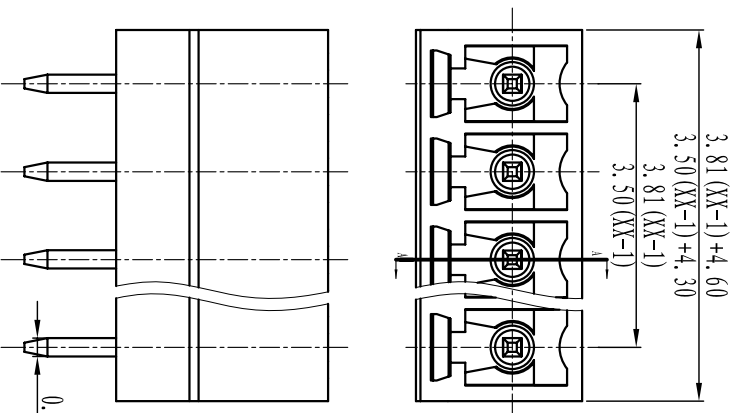

绝缘电阻/Insulation resistance: 500M Ω /DC500V

机械性能/Mechanical

温度范围/Temp.Range: -40 $^{\circ}$ C $^{+}$ 105 $^{\circ}$ C

瞬间温度/MAX Soldering: +250 $^{\circ}$ C, for 5 Sec

尺寸/Dimensions

间距/Pitch: 3.81mm/3.50mm

极数/Poles: 2P-24P

材料及电镀/Material

塑件/Housing: PA66, UL94V-0

焊针/Pin header: Brass, Tin plated

TOLERANCES EXCEPT AS NOTED

	linear dimension	fillet	chamfer	short angle sid					
variable range	over 6 to 30	over 30 to 120	over 480 to 480	all to 6	over 6 to 10	over 10 to 50	over 50 to 120	all to 5	over 5 to 30
tolerance	±0.1	±0.2	±0.3	±0.5	±0.9	±0.2	±0.5	±1	1 $^{\circ}$

订购方式 : HOW TO ORDER

单位/UNITS	mm	尺寸/SIZE	A4	比例/SCALE
----------	----	---------	----	----------

Cixi Dibo Electronics Co.,LTD

第一视角/FIRST ANGLE PROJECTION

名称/NAME DB2EVC-3.81/3.5

灰色/Grey	10	绿色/Green	40	透明/Transparent	70
蓝色/Blue	20	棕色/Orange	50	黄色/Yellow	80
黑色/Black	30	红色/Red	60	白色/White	90