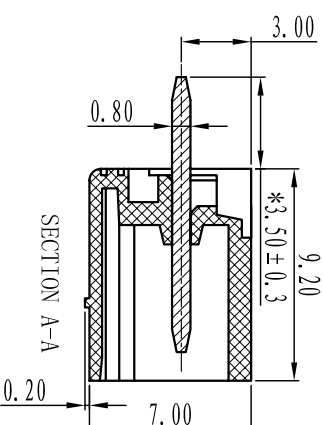

绝缘电阻/Insulation resistance: 500M Ω /DC500V

机械性能/Mechanical

温度范围/Temp.Range: -40 $^{\circ}$ C $^{+}$ 105 $^{\circ}$ C

瞬间温度/MAX Soldering: +250 $^{\circ}$ C, for 5 Sec

尺寸/Dimensions

间距/Pitch: 3.81mm/3.50mm

极数/Poles: 2P-24P

材料及电镀/Material

塑件/Housing: PA66, UL94V-0

焊针/Pin header: Brass, Tin plated

TOLERANCES EXCEPT AS NOTED

	linear dimension	fillet	chamfer	short angle sid					
variable range	over 6 to 30	over 30 to 120	over 480 to 480	all to 6	over 6 to 10	over 10 to 50	over 50 to 120	all to 5	over 5 to 30
tolerance	±0.1	±0.2	±0.3	±0.5	±0.9	±0.2	±0.5	±1	1 $^{\circ}$

订购方式 : HOW TO ORDER

单位/UNITS	mm	尺寸/SIZE	A4	比例/SCALE
----------	----	---------	----	----------

Cixi Dibo Electronics Co.,LTD

第一视角/FIRST ANGLE PROJECTION

名称/NAME DB2EVC-3.81/3.5

灰色/Grey	10	绿色/Green	40	透明/Transparent	70
蓝色/Blue	20	棕色/Orange	50	黄色/Yellow	80
黑色/Black	30	红色/Red	60	白色/White	90