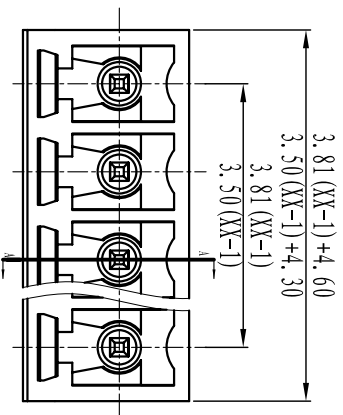

绝缘电阻/Insulation resistance: 500M Ω /DC500V

机械性能/Mechanical

温度范围/Temp.Range: -40 $^{\circ}$ C $^{+}$ 105 $^{\circ}$ C

瞬间温度/MAX Soldering: +250 $^{\circ}$ C, for 5 Sec

尺寸/Dimensions

间距/Pitch: 3.81mm/3.50mm

极数/Poles: 2P-24P

材料及电镀/Material

塑件/Housing: PA66, UL94V-0

焊针/Pin header: Brass, Tin plated

TOLERANCES EXCEPT AS NOTED

	linear dimension	fillet	chamfer	short angle sid					
variable range	over 6 to 30	over 30 to 120	over 120 to 480	all to 6	over 6 to 10	over 10 to 50	over 50 to 120	all to 5	over 5 to 30
tolerance	±0.1	±0.2	±0.3	±0.5	±0.9	±0.2	±0.5	±1	1 $^{\circ}$

订购方式 : HOW TO ORDER

单位/UNITS	尺寸/SIZE	A4	比例/SCALE
----------	---------	----	----------

Cixi Dibo Electronics Co.,LTD

第一视角/FIRST ANGLE PROJECTION

名称/NAME DB2EVC-3.81/3.5

灰色/Grey	10	绿色/Green	40	透明/Transparent	70
蓝色/Blue	20	棕色/Orange	50	黄色/Yellow	80
黑色/Black	30	红色/Red	60	白色/White	90