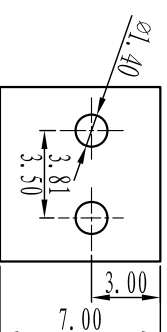

绝缘电阻/Insulation resistance: 500M Ω /DC500V

机械性能/Mechanical

温度范围/Temp.Range: -40 $^{\circ}$ C $^{+}$ 105 $^{\circ}$ C

瞬间温度/MAX Soldering: +250 $^{\circ}$ C, for 5 Sec

尺寸/Dimensions

间距/Pitch: 3.81mm/3.50mm

极数/Poles: 2P-24P

材料及电镀/Material

塑件/Housing: PA66, UL94V-0

焊针/Pin header: Brass, Tin plated

TOLERANCES EXCEPT AS NOTED

	linear dimension	fillet	chamfer	short angle sid					
variable range	over 6 to 30	over 30 to 120	over 120 to 480	all to 6	over 6 to 10	over 10 to 50	over 50 to 120	all to 5	over 5 to 30
tolerance	±0.1	±0.2	±0.3	±0.5	±0.9	±0.2	±0.5	±1	1 $^{\circ}$

订购方式 : HOW TO ORDER

单位/UNITS	尺寸/SIZE	A4	比例/SCALE
----------	---------	----	----------

Cixi Dibo Electronics Co.,LTD

第一视角/FIRST ANGLE PROJECTION

名称/NAME DB2EVC-3.81/3.5

灰色/Grey	10	绿色/Green	40	透明/Transparent	70
蓝色/Blue	20	棕色/Orange	50	黄色/Yellow	80
黑色/Black	30	红色/Red	60	白色/White	90