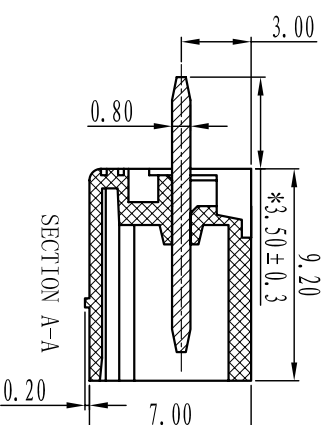

绝缘电阻/Insulation resistance: 500M Ω /DC500V

机械性能/Mechanical

温度范围/Temp.Range: -40 $^{\circ}$ C $^{+}$ 105 $^{\circ}$ C

瞬间温度/MAX Soldering: +250 $^{\circ}$ C, for 5 Sec

尺寸/Dimensions

间距/Pitch: 3.81mm/3.50mm

极数/Poles: 2P-24P

材料及电镀/Material

塑件/Housing: PA66, UL94V-0

焊针/Pin header: Brass, Tin plated

TOLERANCES EXCEPT AS NOTED

	linear dimension	fillet	chamfer	short angle sid					
variable range	over 6 to 30	over 30 to 120	over 120 to 480	all to 6	over 6 to 10	over 10 to 50	over 50 to 120	all to 5	over 5 to 30
tolerance	±0.1	±0.2	±0.3	±0.5	±0.9	±0.2	±0.5	±1	1 $^{\circ}$

订购方式 : HOW TO ORDER

单位/UNITS	尺寸/SIZE	A4	比例/SCALE
----------	---------	----	----------

Cixi Dibo Electronics Co.,LTD

第一视角/FIRST ANGLE PROJECTION

名称/NAME DB2EVC-3.81/3.5

灰色/Grey	10	绿色/Green	40	透明/Transparent	70
蓝色/Blue	20	棕色/Orange	50	黄色/Yellow	80
黑色/Black	30	红色/Red	60	白色/White	90