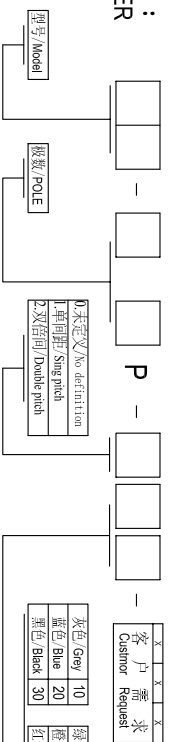

温度范围/Temp.Range: -40 $^{\circ}$ C $^{+}$ 105 $^{\circ}$ C
 瞬间温度/MAX Soldering: +250 $^{\circ}$ C, for 5 Sec

尺寸/Dimensions

间距/Pitch: 3.81mm/3.50mm
 极数/Poles: 2P-24P
 材料及电镀/Material
 塑件/Housing: PA66, UL94V-0
 焊针/Pin header: Brass, Tin plated

TOLERANCES EXCEPT AS NOTED

	linear dimension	fillet	chamfer	short angle sid	≡	—	□	//	⊥
variable range	over 6 to 30	over 30 to 120	over 120 to 480	over 480 to 6	all to 6	over 6 to 10	over 10 to 50	over 50 to 120	all to 5
tolerance	±0.1	±0.2	±0.3	±0.5	±0.9	±0.2	±0.5	±1	1 $^{\circ}$

订购方式 : HOW TO ORDER

单位/UNITS	尺寸/SIZE	A4	比例/SCALE
----------	---------	----	----------

Cixi Dibo Electronics Co.,LTD

第一视角/FIRST ANGLE PROJECTION

名称/NAME DB2EVC-3.81/3.5

灰色/Grey	10	绿色/Green	40	透明/Transparent	70
蓝色/Blue	20	棕色/Orange	50	黄色/Yellow	80
黑色/Black	30	红色/Red	60	白色/White	90