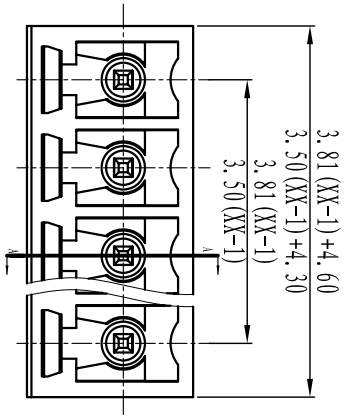

温度范围/Temp.Range: -40 $^{\circ}$ C $^{+}$ 105 $^{\circ}$ C
 瞬间温度/MAX Soldering: +250 $^{\circ}$ C, for 5 Sec

尺寸/Dimensions

间距/Pitch: 3.81mm/3.50mm
 极数/Poles: 2P-24P
 材料及电镀/Material
 塑件/Housing: PA66, UL94V-0
 焊针/Pin header: Brass, Tin plated

TOLERANCES EXCEPT AS NOTED

	linear dimension	fillet	chamfer	short angle sid	≡	—	□	//	⊥
variable range	over 6 to 30	over 30 to 120	over 120 to 480	over 480 to 6	all to 6	over 6 to 10	over 10 to 50	over 50 to 120	all to 5
tolerance	±0.1	±0.2	±0.3	±0.5	±0.9	±0.2	±0.5	±1	1 $^{\circ}$

订购方式 : HOW TO ORDER

单位/UNITS	尺寸/SIZE	A4	比例/SCALE
----------	---------	----	----------

Cixi Dibo Electronics Co.,LTD

第一视角/FIRST ANGLE PROJECTION

名称/NAME DB2EVC-3.81/3.5

灰色/Grey	10	绿色/Green	40	透明/Transparent	70
蓝色/Blue	20	棕色/Orange	50	黄色/Yellow	80
黑色/Black	30	红色/Red	60	白色/White	90