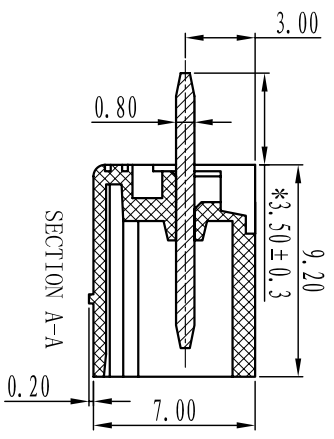

温度范围/Temp.Range: -40 $^{\circ}$ C $^{+}$ 105 $^{\circ}$ C
 瞬间温度/MAX Soldering: +250 $^{\circ}$ C, for 5 Sec

尺寸/Dimensions

间距/Pitch: 3.81mm/3.50mm
 极数/Poles: 2P-24P
 材料及电镀/Material
 塑件/Housing: PA66, UL94V-0
 焊针/Pin header: Brass, Tin plated

TOLERANCES EXCEPT AS NOTED

	linear dimension	fillet	chamfer	short angle sid	≡	—	□	//	⊥
variable range	over 6 to 30	over 30 to 120	over 120 to 480	over 480 to 6	all to 6	over 6 to 10	over 10 to 50	over 50 to 120	all to 5
tolerance	±0.1	±0.2	±0.3	±0.5	±0.9	±0.2	±0.5	±1	1 $^{\circ}$

订购方式 : HOW TO ORDER

单位/UNITS	尺寸/SIZE	A4	比例/SCALE
----------	---------	----	----------

Cixi Dibo Electronics Co.,LTD

第一视角/FIRST ANGLE PROJECTION

名称/NAME DB2EVC-3.81/3.5

灰色/Grey	10	绿色/Green	40	透明/Transparent	70
蓝色/Blue	20	棕色/Orange	50	黄色/Yellow	80
黑色/Black	30	红色/Red	60	白色/White	90