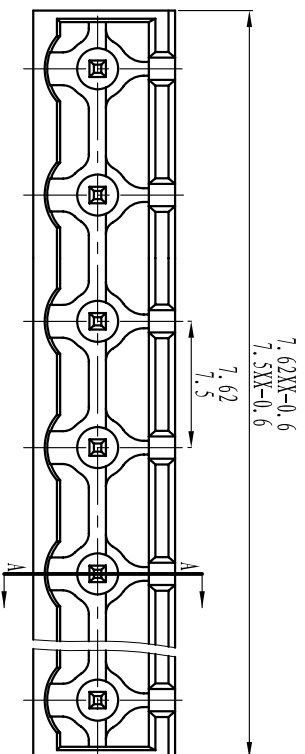

绝缘电阻/Insulation resistance: 500M Ω /DC500V

机械性能/Mechanical

温度范围/Temp.Range: -40 $^{\circ}$ C~+105 $^{\circ}$ C

瞬间温度/MAX Soldering: +250 $^{\circ}$ C, for 5 Sec

尺寸/Dimensions

间距/Pitch: 7.5mm, 7.62mm

极数/Poles: 2P-24P

材料及电镀/Material

塑件/Housing: PA66, UL94V-0

焊针/Pin header: Brass, Tin plated

螺母/Nut: M2.5 Brass

TOLERANCES EXCEPT AS NOTED

	linear dimension	filllet	chamfer	short angle sid	≡	—	□	//	⊥								
variable range	over 6 to 30	over 30 to 120	over 120 to 480	all to 6	over 6 to 10	over 10 to 50	over 50 to 120	all to 5	over 5 to 30	over 30 to 120							
tolerance	±0.1	±0.2	±0.3	±0.5	±0.9	±0.2	±0.5	±1	1 $^{\circ}$	30 $^{\circ}$	20 $^{\circ}$	10 $^{\circ}$	0.5	0.025	0.06	0.12	0.4

订购方式: HOW TO ORDER

单位/UNITS mm 尺寸/SIZE A4 比例/SCALE

Cixi Dibo Electronics Co.,LTD

第一视角/FIRST ANGLE PROJECTION

名称/NAME

DB2EVC-7.62

X-ON Electronics

Largest Supplier of Electrical and Electronic Components