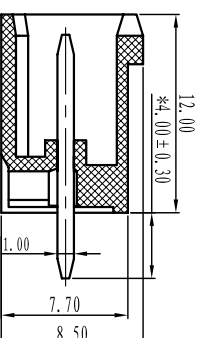

绝缘电阻/Insulation resistance: 500M Ω /DC500V

机械性能/Mechanical

温度范围/Temp.Range: -40 $^{\circ}$ C~+105 $^{\circ}$ C

瞬间温度/MAX Soldering: +250 $^{\circ}$ C, for 5 Sec

尺寸/Dimensions

间距/Pitch: 7.5mm, 7.62mm

极数/Poles: 2P-24P

材料及电镀/Material

塑件/Housing: PA66, UL94V-0

焊针/Pin header: Brass, Tin plated

螺母/Nut: M2.5 Brass

TOLERANCES EXCEPT AS NOTED

	linear dimension	filllet	chamfer	short angle sid	≡	—	□	//	⊥								
variable range	over 6 to 30	over 30 to 120	over 120 to 480	all to 6	over 6 to 10	over 10 to 50	over 50 to 120	all to 5	over 5 to 30	over 30 to 120							
tolerance	±0.1	±0.2	±0.3	±0.5	±0.9	±0.2	±0.5	±1	1 $^{\circ}$	30 $^{\circ}$	20 $^{\circ}$	10 $^{\circ}$	0.5	0.025	0.06	0.12	0.4

订购方式: HOW TO ORDER

单位/UNITS mm 尺寸/SIZE A4 比例/SCALE

Cixi Dibo Electronics Co.,LTD

第一视角/FIRST ANGLE PROJECTION

名称/NAME

DB2EVC-7.62

X-ON Electronics

Largest Supplier of Electrical and Electronic Components