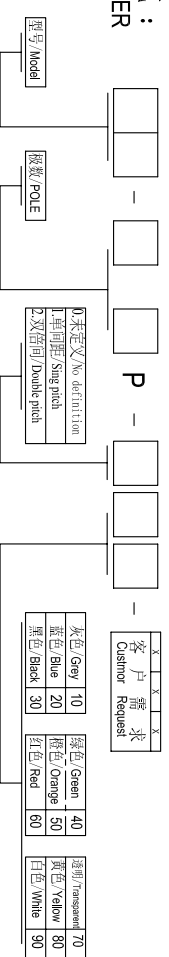

DORABO[®] Cixi Dibo Electronics Co.,LTD

产品规格书
product specification

电气性能/Electrical

参考标准/Standard: UL IEC
 额定电压/Rated voltage: 300V 320V
 额定电流/Rated current: 15A 20A
 接触电阻/Contact resistance: 20m Ω

耐压/Withstanding voltage: AC2000V/1Min

绝缘电阻/Insulation resistance: 500M Ω /DC500V

机械性能/Mechanical

温度范围/Temp.Range: -40 $^{\circ}$ C~+105 $^{\circ}$ C

瞬间温度/MAX Soldering: +250 $^{\circ}$ C, for 5 Sec

尺寸/Dimensions

间距/Pitch: 7.5mm, 7.62mm

极数/Poles: 2P-24P

材料及电镀/Material

塑件/Housing: PA66, UL94V-0

焊针/Pin header: Brass, Tin plated

螺母/Nut: M2.5 Brass

TOLERANCES EXCEPT AS NOTED

	linear dimension	filllet	chamfer	short angle sid	≡	—	□	//	⊥								
variable range	over 6 to 30	over 30 to 120	over 120 to 480	all to 6	over 6 to 10	over 10 to 50	over 50 to 120	all to 5	over 5 to 30	over 30 to 120							
tolerance	±0.1	±0.2	±0.3	±0.5	±0.9	±0.2	±0.5	±1	1 $^{\circ}$	30 $^{\circ}$	20 $^{\circ}$	10 $^{\circ}$	0.5	0.025	0.06	0.12	0.4

订购方式: HOW TO ORDER

单位/UNITS mm 尺寸/SIZE A4 比例/SCALE

Cixi Dibo Electronics Co.,LTD

第一视角/FIRST ANGLE PROJECTION

名称/NAME

DB2EVC-7.62

X-ON Electronics

Largest Supplier of Electrical and Electronic Components