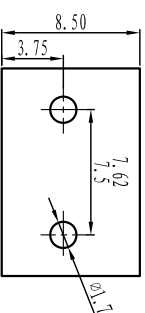

绝缘电阻/Insulation resistance: 500M Ω /DC500V

机械性能/Mechanical

温度范围/Temp.Range: -40 $^{\circ}$ C~+105 $^{\circ}$ C

瞬间温度/MAX Soldering: +250 $^{\circ}$ C, for 5 Sec

尺寸/Dimensions

间距/Pitch: 7.5mm, 7.62mm

极数/Poles: 2P-24P

材料及电镀/Material

塑件/Housing: PA66, UL94V-0

焊针/Pin header: Brass, Tin plated

螺母/Nut: M2.5 Brass

TOLERANCES EXCEPT AS NOTED

	linear dimension	filllet	chamfer	short angle sid	≡	—	□	//	⊥								
variable range	over 6 to 30	over 30 to 120	over 120 to 480	all to 6	over 6 to 10	over 10 to 50	over 50 to 120	all to 5	over 5 to 30	over 30 to 120							
tolerance	±0.1	±0.2	±0.3	±0.5	±0.9	±0.2	±0.5	±1	1 $^{\circ}$	30 $^{\circ}$	20 $^{\circ}$	10 $^{\circ}$	0.5	0.025	0.06	0.12	0.4

订购方式: HOW TO ORDER

单位/UNITS mm 尺寸/SIZE A4 比例/SCALE

Cixi Dibo Electronics Co.,LTD

第一视角/FIRST ANGLE PROJECTION

名称/NAME

DB2EVC-7.62

X-ON Electronics

Largest Supplier of Electrical and Electronic Components