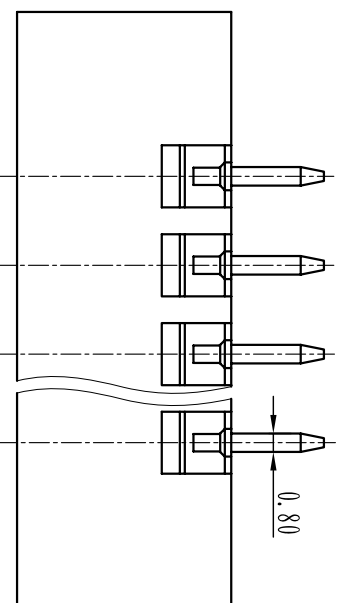

绝缘电阻/Insulation resistance: 500M Ω /DC500V

机械性能/Mechanical

温度范围/Temp.Range: -40 $^{\circ}$ C \sim +105 $^{\circ}$ C

瞬间温度/MAX Soldering: +250 $^{\circ}$ C, for 5 Sec

尺寸/Dimensions

间距/Pitch: 3.81mm/3.50mm

极数/Poles: 2P-24P

材质及电镀/Material

螺母/Nut: M2.5, Brass

焊针/Pin header: Brass, Tin plated

塑件/Housing: PA66, UL94V-0

订购方式: HOW TO ORDER

TOLERANCES EXCEPT AS NOTED

	linear dimension	fillet	chamfer	short angle sid	≡	—	∕	⊥
variable range	over 6 to 30	over 30 to 120	over 120 to 480	over 480 to 120	all to 6	over 6 to 10	over 10 to 50	over 50 to 120
tolerance	±0.1 to ±0.2	±0.3 to ±0.5	±0.9 to ±0.2	±0.5 to ±1	1 $^{\circ}$ to 30 $^{\circ}$	20 $^{\circ}$ to 10 $^{\circ}$	0.5 to 0.025	0.06 to 0.12

单位/UNITS	尺寸/SIZE	A4	比例/SCALE	名称/NAME
mm				DB2EVM-3.5 3.81

Cixi Dibo Electronics Co., LTD

第一视角/FIRST ANGLE PROJECTION

X-ON Electronics

Largest Supplier of Electrical and Electronic Components

Click to view similar products for [Pluggable Terminal Blocks](#) category: