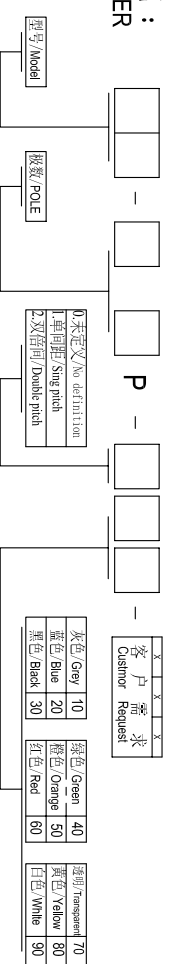

DORABO[®] Cixi Dibo Electronics Co., LTD

产品规格书
product specification

电气性能/Electrical

参考标准/Standard: UL IEC
 额定电压/Rated voltage: 300V 250V
 额定电流/Rated current: 8A 10A
 接触电阻/Contact resistance: 20m Ω

耐电压/Withstanding voltage: AC2000V/1Min

绝缘电阻/Insulation resistance: 500M Ω /DC500V

机械性能/Mechanical

温度范围/Temp.Range: -40 $^{\circ}$ C \sim +105 $^{\circ}$ C

瞬间温度/MAX Soldering: +250 $^{\circ}$ C, for 5 Sec

尺寸/Dimensions

间距/Pitch: 3.81mm/3.50mm

极数/Poles: 2P-24P

材质及电镀/Material

螺母/Nut: M2.5, Brass

焊针/Pin header: Brass, Tin plated

塑件/Housing: PA66, UL94V-0

订购方式: HOW TO ORDER

TOLERANCES EXCEPT AS NOTED

	linear dimension	fillet	chamfer	short angle sid	≡	—	∕	⊥
variable range	over 6 to 30	over 30 to 120	over 120 to 480	over 480 to 120	all to 6	over 6 to 10	over 10 to 50	over 50 to 120
tolerance	±0.1 to ±0.2	±0.3 to ±0.5	±0.9 to ±0.2	±0.5 to ±1	1 $^{\circ}$ to 30 $^{\circ}$	20 $^{\circ}$ to 10 $^{\circ}$	0.5 to 0.025	0.06 to 0.12

单位/UNITS	尺寸/SIZE	A4	比例/SCALE	名称/NAME
mm				DB2EVM-3.5 3.81

Cixi Dibo Electronics Co., LTD

第一视角/FIRST ANGLE PROJECTION

X-ON Electronics

Largest Supplier of Electrical and Electronic Components

Click to view similar products for [Pluggable Terminal Blocks](#) category: