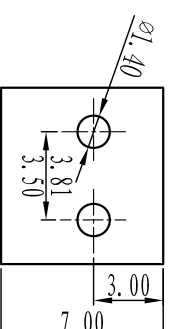

绝缘电阻/Insulation resistance: 500M Ω /DC500V

机械性能/Mechanical

温度范围/Temp.Range: -40 $^{\circ}$ C \sim +105 $^{\circ}$ C

瞬间温度/MAX Soldering: +250 $^{\circ}$ C, for 5 Sec

尺寸/Dimensions

间距/Pitch: 3.81mm/3.50mm

极数/Poles: 2P-24P

材质及电镀/Material

螺母/Nut: M2.5, Brass

焊针/Pin header: Brass, Tin plated

塑件/Housing: PA66, UL94V-0

订购方式: HOW TO ORDER

TOLERANCES EXCEPT AS NOTED

	linear dimension	fillet	chamfer	short angle sid	≡	—	∕	⊥
variable range	over 6 to 30	over 30 to 120	over 120 to 480	over 480 to 120	all to 6	over 6 to 10	over 10 to 50	over 50 to 120
tolerance	±0.1 to ±0.2	±0.3 to ±0.5	±0.9 to ±0.2	±0.5 to ±1	1 $^{\circ}$ to 30 $^{\circ}$	20 $^{\circ}$ to 10 $^{\circ}$	0.5 to 0.025	0.06 to 0.12

单位/UNITS	尺寸/SIZE	A4	比例/SCALE	名称/NAME
mm				DB2EVM-3.5 3.81

Cixi Dibo Electronics Co., LTD

第一视角/FIRST ANGLE PROJECTION

X-ON Electronics

Largest Supplier of Electrical and Electronic Components

Click to view similar products for [Pluggable Terminal Blocks](#) category: