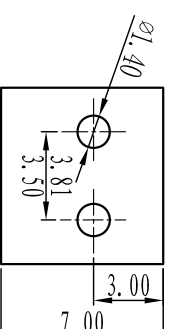

绝缘电阻/Insulation resistance: 500M Ω /DC500V

机械性能/Mechanical

温度范围/Temp.Range: -40 $^{\circ}$ C $^{+}$ 105 $^{\circ}$ C

瞬间温度/MAX Soldering: +250 $^{\circ}$ C, for 5 Sec

尺寸/Dimensions

间距/Pitch: 3.81mm/3.50mm

极数/Poles: 2P-24P

材质及电镀/Material

螺母/Nut: M2.5, Brass

焊针/Pin header: Brass, Tin plated

塑件/Housing: PA66, UL94V-0

TOLERANCES EXCEPT AS NOTED

	linear dimension	fillet	chamfer	short angle sid	≡	—	∕	⊥
variable range	over 6 to 30 over 30 to 120 over 120 to 480	all to 6	over 6 to 10 over 10 to 50 over 50 to 120	over 10 to 50 over 50 to 120	all to 5	over 5 to 30 over 30 to 120	over 120 to 120	over 120 to 120
tolerance	±0.1 to ±0.2 ±0.2 to ±0.3 ±0.3 to ±0.5 ±0.5 to ±0.9	±0.2 to ±0.5	±1 to 1 $^{\circ}$ 30' to 20'	10' to 10'	0.5 to 0.025	0.06 to 0.12	0.12 to 0.4	0.4 to 0.4