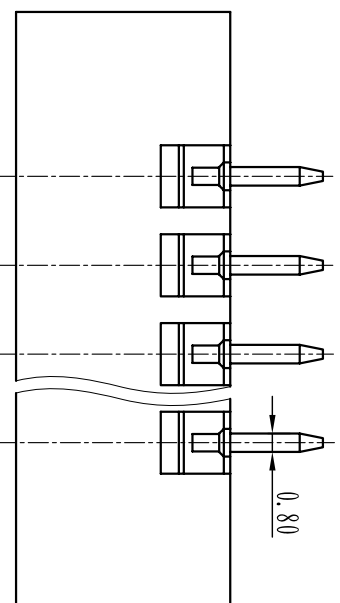

绝缘电阻/Insulation resistance: 500M Ω /DC500V

机械性能/Mechanical

温度范围/Temp.Range: -40 $^{\circ}$ C $^{+}$ 105 $^{\circ}$ C

瞬间温度/MAX Soldering: +250 $^{\circ}$ C, for 5 Sec

尺寸/Dimensions

间距/Pitch: 3.81mm/3.50mm

极数/Poles: 2P-24P

材质及电镀/Material

螺母/Nut: M2.5, Brass

焊针/Pin header: Brass, Tin plated

塑件/Housing: PA66, UL94V-0

TOLERANCES EXCEPT AS NOTED

	linear dimension	fillet	chamfer	short angle sid	≡	—	∕	⊥
variable range	over 6 to 30 over 30 to 120 over 120 to 480	all to 6	over 6 to 10 over 10 to 50 over 50 to 120	over 10 to 50 over 50 to 120	all to 5	over 5 to 30 over 30 to 120	over 120 to 120	over 120 to 120
tolerance	±0.1 to ±0.2 ±0.2 to ±0.3 ±0.3 to ±0.5 ±0.5 to ±0.9	±0.2 to ±0.5	±1 to 1 $^{\circ}$ 30' to 20'	10' to 10'	0.5 to 0.025	0.06 to 0.12	0.12 to 0.4	0.4 to 0.4

订购方式: HOW TO ORDER

单位/UNITS mm 尺寸/SIZE A4 比例/SCALE

Cixi Dibo Electronics Co.,LTD

名称/NAME DB2EVM-3.5 3.81

X-ON Electronics

Largest Supplier of Electrical and Electronic Components

Click to view similar products for [Pluggable Terminal Blocks](#) category: