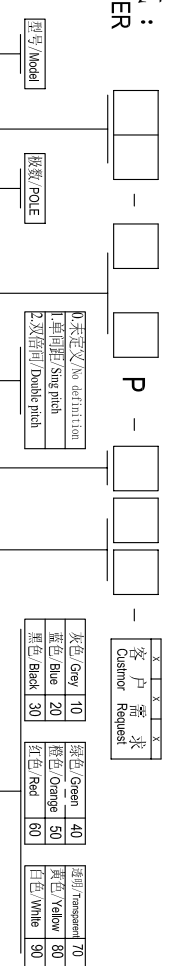

DORABO[®] Cixi Dibo Electronics Co.,LTD

产品规格书
product specification

电气性能/Electrical

参考标准/Standard: UL IEC
 额定电压/Rated voltage: 300V 250V
 额定电流/Rated current: 8A 10A
 接触电阻/Contact resistance: 20m Ω

耐电压/Withstanding voltage: AC2000V/1Min

绝缘电阻/Insulation resistance: 500M Ω /DC500V

机械性能/Mechanical

温度范围/Temp.Range: -40 $^{\circ}$ C $^{+}$ 105 $^{\circ}$ C

瞬间温度/MAX Soldering: +250 $^{\circ}$ C, for 5 Sec

尺寸/Dimensions

间距/Pitch: 3.81mm/3.50mm

极数/Poles: 2P-24P

材质及电镀/Material

螺母/Nut: M2.5, Brass

焊针/Pin header: Brass, Tin plated

塑件/Housing: PA66, UL94V-0

TOLERANCES EXCEPT AS NOTED

	linear dimension	fillet	chamfer	short angle sid	≡	—	∕	⊥
variable range	over 6 to 30 over 30 to 120 over 120 to 480	all to 6	over 6 to 10 over 10 to 50 over 50 to 120	over 10 to 50 over 50 to 120	all to 5	over 5 to 30 over 30 to 120	over 120 to 120	over 120 to 120
tolerance	±0.1 to ±0.2 ±0.2 to ±0.3 ±0.3 to ±0.5 ±0.5 to ±0.9	±0.2 to ±0.5	±1 to 1 $^{\circ}$ 30' to 20'	10' to 10'	0.5 to 0.025	0.06 to 0.12	0.12 to 0.4	0.4 to 0.4

订购方式: HOW TO ORDER

单位/UNITS mm 尺寸/SIZE A4 比例/SCALE

Cixi Dibo Electronics Co.,LTD

名称/NAME DB2EVM-3.5 3.81

X-ON Electronics

Largest Supplier of Electrical and Electronic Components

Click to view similar products for [Pluggable Terminal Blocks](#) category: