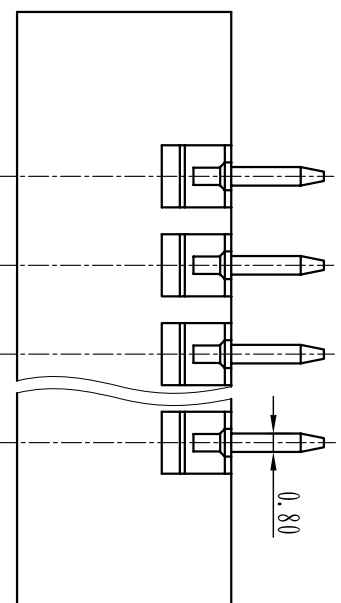

绝缘电阻/Insulation resistance: 500M Ω /DC500V

机械性能/Mechanical

温度范围/Temp.Range: -40 $^{\circ}$ C \sim +105 $^{\circ}$ C

瞬间温度/MAX Soldering: +250 $^{\circ}$ C, for 5 Sec

尺寸/Dimensions

间距/Pitch: 3.81mm/3.50mm
 极数/Poles: 2P-24P
 材质及电镀/Material
 螺母/Nut: M2.5, Brass
 焊针/Pin header: Brass, Tin plated
 塑件/Housing: PA66, UL94V-0

订购方式: HOW TO ORDER

TOLERANCES EXCEPT AS NOTED

	linear dimension	fillet	chamfer	short angle sid	≡	—	∕	⊥
variable range	over 6 to 30 over 30 to 120 over 120 to 480	all to 6	over 6 to 10 over 10 to 50 over 50 to 120	over 10 to 50 over 50 to 120	all to 5	over 5 to 30 over 30 to 120	over 120 to 120	
tolerance	±0.1 to ±0.2 ±0.2 to ±0.3 ±0.3 to ±0.5 ±0.5 to ±0.9	±0.2 to ±0.5	±1 to 1 $^{\circ}$ 30' to 20'	10' to 10'	0.5 to 0.025	0.06 to 0.12	0.4	