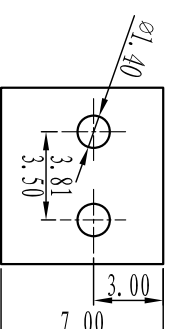

绝缘电阻/Insulation resistance: 500M Ω /DC500V

机械性能/Mechanical

温度范围/Temp.Range: -40 $^{\circ}$ C \sim +105 $^{\circ}$ C

瞬间温度/MAX Soldering: +250 $^{\circ}$ C, for 5 Sec

尺寸/Dimensions

间距/Pitch: 3.81mm/3.50mm
 极数/Poles: 2P-24P
 材质及电镀/Material
 螺母/Nut: M2.5, Brass
 焊针/Pin header: Brass, Tin plated
 塑件/Housing: PA66, UL94V-0

订购方式: HOW TO ORDER

TOLERANCES EXCEPT AS NOTED

	linear dimension	fillet	chamfer	short angle sid	≡	—	∕	⊥
variable range	over 6 to 30 over 30 to 120 over 120 to 480	all to 6	over 6 to 10 over 10 to 50 over 50 to 120	over 10 to 50 over 50 to 120	all to 5	over 5 to 30 over 30 to 120	over 120 to 120	
tolerance	±0.1 to ±0.2 ±0.2 to ±0.3 ±0.3 to ±0.5 ±0.5 to ±0.9	±0.2 to ±0.5	±1 to 1 $^{\circ}$ 30' to 20'	10' to 10'	0.5 to 0.025	0.06 to 0.12	0.4	