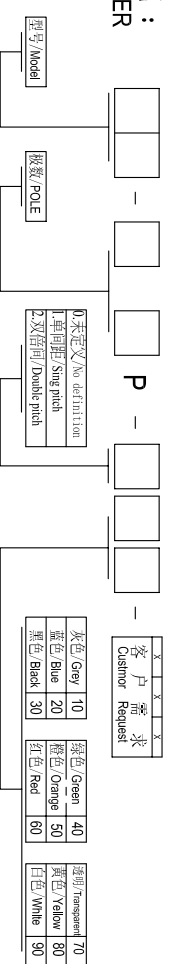

DORABO[®] Cixi Dibo Electronics Co., LTD

产品规格书
product specification

电气性能/Electrical

参考标准/Standard: UL IEC
 额定电压/Rated voltage: 300V 250V
 额定电流/Rated current: 8A 10A
 接触电阻/Contact resistance: 20m Ω

耐电压/Withstanding voltage: AC2000V/1Min

绝缘电阻/Insulation resistance: 500M Ω /DC500V

机械性能/Mechanical

温度范围/Temp.Range: -40 $^{\circ}$ C \sim +105 $^{\circ}$ C

瞬间温度/MAX Soldering: +250 $^{\circ}$ C, for 5 Sec

尺寸/Dimensions

间距/Pitch: 3.81mm/3.50mm
 极数/Poles: 2P-24P
 材质及电镀/Material
 螺母/Nut: M2.5, Brass
 焊针/Pin header: Brass, Tin plated
 塑件/Housing: PA66, UL94V-0

订购方式: HOW TO ORDER

TOLERANCES EXCEPT AS NOTED

	linear dimension	fillet	chamfer	short angle sid	≡	—	∕	⊥
variable range	over 6 to 30 over 30 to 120 over 120 to 480	all to 6	over 6 to 10 over 10 to 50 over 50 to 120	over 10 to 50 over 50 to 120	all to 5	over 5 to 30 over 30 to 120	over 120 to 120	
tolerance	±0.1 to ±0.2 ±0.2 to ±0.3 ±0.3 to ±0.5 ±0.5 to ±0.9	±0.2 to ±0.5	±1 to 1 $^{\circ}$ 30' to 20'	10' to 10'	0.5 to 0.025	0.06 to 0.12	0.4	