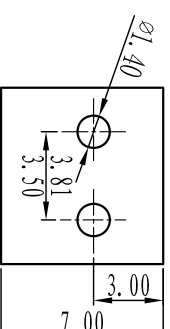

## 尺寸/Dimensions

间距/Pitch: 3.81mm/3.50mm

极数/Poles: 2P-24P

## 材质及电镀/Material

螺母/Nut: M2.5, Brass

焊针/Pin header: Brass, Tin plated

塑件/Housing: PA66, UL94V-0