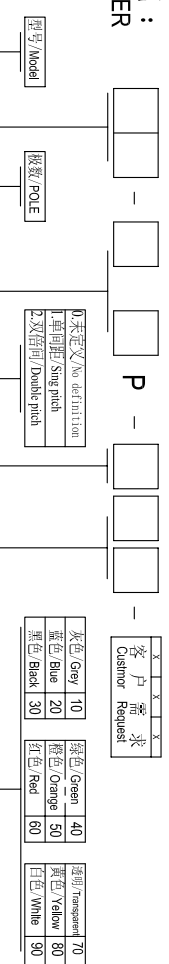

## 机械性能/Mechanical

温度范围/Temp.Range: -40 $^{\circ}$ C $\sim$ +105 $^{\circ}$ C

瞬间温度/MAX Soldering: +250 $^{\circ}$ C, for 5 Sec

## 尺寸/Dimensions

间距/Pitch: 3.81mm/3.50mm

极数/Poles: 2P-24P

## 材质及电镀/Material

螺母/Nut: M2.5, Brass

焊针/Pin header: Brass, Tin plated

塑件/Housing: PA66, UL94V-0

## 订购方式: HOW TO ORDER

TOLERANCES EXCEPT AS NOTED

	linear dimension	fillet	chamfer	short angle sid	≡	—	∕	⊥
variable range	over 6 to 30 over 30 to 120 over 120 to 480	all to 6	over 6 to 10 over 10 to 50 over 50 to 120	over 10 to 50 over 50 to 120	all to 5	over 5 to 30 over 30 to 120	over 120 to 120	
tolerance	±0.1 to ±0.2 ±0.2 to ±0.3 ±0.3 to ±0.5 ±0.5 to ±0.9	±0.2 to ±0.5	±1 to 1 $^{\circ}$ 30' to 20'	10' to 10'	0.5 to 0.025	0.06 to 0.12	0.4	