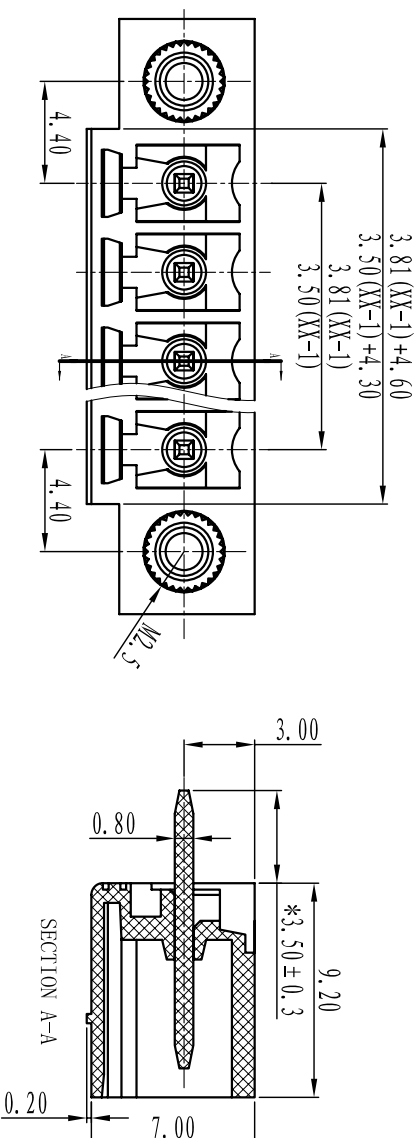

## 机械性能/Mechanical

温度范围/Temp.Range: -40 $^{\circ}$ C $\sim$ +105 $^{\circ}$ C

瞬间温度/MAX Soldering: +250 $^{\circ}$ C, for 5 Sec

## 尺寸/Dimensions

间距/Pitch: 3.81mm/3.50mm

极数/Poles: 2P-24P

## 材质及电镀/Material

螺母/Nut: M2.5, Brass

焊针/Pin header: Brass, Tin plated

塑件/Housing: PA66, UL94V-0

## 订购方式: HOW TO ORDER

TOLERANCES EXCEPT AS NOTED

	linear dimension	fillet	chamfer	short angle sid	≡	—	∕	⊥
variable range	over 6 to 30 over 30 to 120 over 120 to 480	all to 6	over 6 to 10 over 10 to 50 over 50 to 120	over 10 to 50 over 50 to 120	all to 5	over 5 to 30 over 30 to 120	over 120 to 120	
tolerance	±0.1 to ±0.2 ±0.2 to ±0.3 ±0.3 to ±0.5 ±0.5 to ±0.9	±0.2 to ±0.5	±1 to 1 $^{\circ}$ 30' to 20'	10' to 10'	0.5 to 0.025	0.06 to 0.12	0.4	