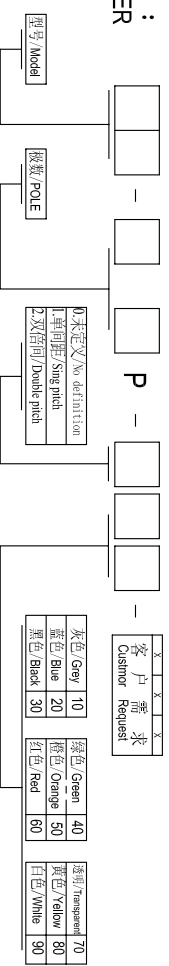

DORABO[®] Cixi Dibo Electronics Co.,LTD

产品规格书
product specification

电气性能/Electrical

参考标准/Standard: UL IEC
 额定电压/Rated voltage: 300V 320V
 额定电流/Rated current: 15A 20A
 接触电阻/Contact resistance: 20m Ω

耐电压/Withstanding voltage: AC2000V/1Min
 绝缘电阻/Insulation resistance: 500M Ω /DC500V

机械性能/Mechanical

温度范围/Temp.Range: -40 $^{\circ}$ C~+105 $^{\circ}$ C
 瞬间温度/MAX Soldering: +250 $^{\circ}$ C, for 5 Sec

尺寸/Dimensions

间距/Pitch: 5.00mm, 5.08mm
 极数/Poles: 2P-24P
 材料及电镀/Material
 塑件/Housing: PA66, UL94V-0
 焊针/Pin header: Brass, Tin plated
 螺母/Nut: M2.5 Brass

TOLERANCES EXCEPT AS NOTED

	linear dimension	fillet	chamfer	short angle sid					
variable range	over 6 to 6	over 30 to 120	over 480 to 480	over 6 to 6	over 10 to 10	over 50 to 50	over 120 to 120	over 5 to 5	over 30 to 30
tolerance	±0.1 to ±0.2	±0.3 to ±0.5	±0.9 to ±0.2	±0.5 to ±1	1 $^{\circ}$ to 30 $^{\circ}$	20 $^{\circ}$ to 10 $^{\circ}$	0.5 to 0.12	0.025 to 0.06	0.12 to 0.4

订购方式: HOW TO ORDER

单位/UNITS: mm 尺寸/SIZE: A4 比例/SCALE: 第一视角/FIRST ANGLE PROJECTION

Cixi Dibo Electronics Co.,LTD 名称/NAME: DB2EVM-5.0/5.08

X-ON Electronics

Largest Supplier of Electrical and Electronic Components