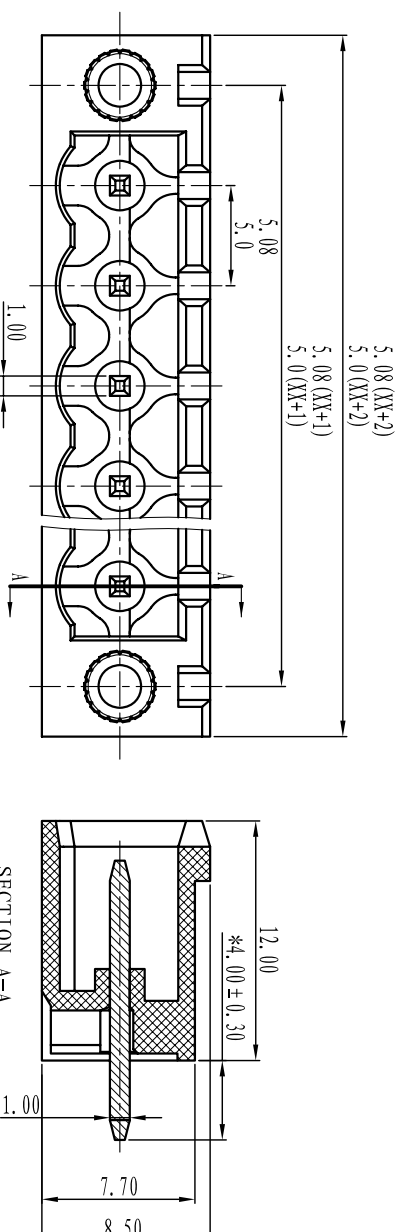

机械性能/Mechanical

温度范围/Temp.Range: -40 $^{\circ}$ C~+105 $^{\circ}$ C
 瞬间温度/MAX Soldering: +250 $^{\circ}$ C, for 5 Sec

尺寸/Dimensions

间距/Pitch: 5.00mm, 5.08mm
 极数/Poles: 2P-24P
 材料及电镀/Material
 塑件/Housing: PA66, UL94V-0
 焊针/Pin header: Brass, Tin plated
 螺母/Nut: M2.5 Brass

TOLERANCES EXCEPT AS NOTED

	linear dimension	fillet	chamfer	short angle sid					
variable range	over 6 to 6	over 30 to 120	over 480 to 480	over 6 to 6	over 10 to 10	over 50 to 50	over 120 to 120	over 5 to 5	over 30 to 30
tolerance	±0.1 to ±0.2	±0.3 to ±0.5	±0.9 to ±0.2	±0.5 to ±1	1 $^{\circ}$ to 30 $^{\circ}$	20 $^{\circ}$ to 10 $^{\circ}$	0.5 to 0.12	0.025 to 0.06	0.12 to 0.4

订购方式: HOW TO ORDER

单位/UNITS: mm 尺寸/SIZE: A4 比例/SCALE: 第一视角/FIRST ANGLE PROJECTION

Cixi Dibo Electronics Co.,LTD 名称/NAME: DB2EVM-5.0/5.08

X-ON Electronics

Largest Supplier of Electrical and Electronic Components