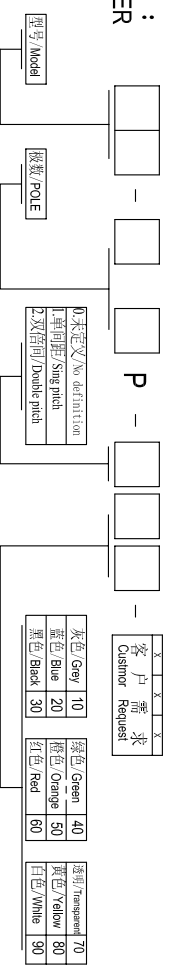

DORABO[®] Cixi Dibo Electronics Co.,LTD

产品规格书
product specification

电气性能/Electrical

参考标准/Standard: UL IEC
 额定电压/Rated voltage: 300V 320V
 额定电流/Rated current: 15A 20A
 接触电阻/Contact resistance: 20m Ω

耐电压/Withstanding voltage: AC2000V/1Min

绝缘电阻/Insulation resistance: 500M Ω /DC5000V

机械性能/Mechanical

温度范围/Temp.Range: -40 $^{\circ}$ C~+105 $^{\circ}$ C
 瞬间温度/MAX Soldering: +250 $^{\circ}$ C, for 5 Sec

尺寸/Dimensions

间距/Pitch: 5.00mm, 5.08mm
 极数/Poles: 2P-24P
 材料及电镀/Material
 塑件/Housing: PA66, UL94V-0
 焊针/Pin header: Brass, Tin plated
 螺母/Nut: M2.5 Brass

TOLERANCES EXCEPT AS NOTED

	linear dimension	fillet	chamfer	short angle sid					
variable range	over 6 to 6	over 30 to 120	over 480 to 480	over 480 to 480	all	over 6 to 6	over 6 to 6	over 10 to 10	over 50 to 50
tolerance	±0.1 to ±0.2	±0.2 to ±0.3	±0.5 to ±0.9	±0.2 to ±0.9	±0.2 to ±0.5	±1 to ±1	1 $^{\circ}$ to 1 $^{\circ}$	30 $^{\circ}$ to 30 $^{\circ}$	20 $^{\circ}$ to 10 $^{\circ}$

订购方式: HOW TO ORDER

单位/UNITS: mm 尺寸/SIZE: A4 比例/SCALE: 名称/NAME: DB2EVM-5.0/5.08

Cixi Dibo Electronics Co.,LTD

第一视角/FIRST ANGLE PROJECTION

X-ON Electronics

Largest Supplier of Electrical and Electronic Components