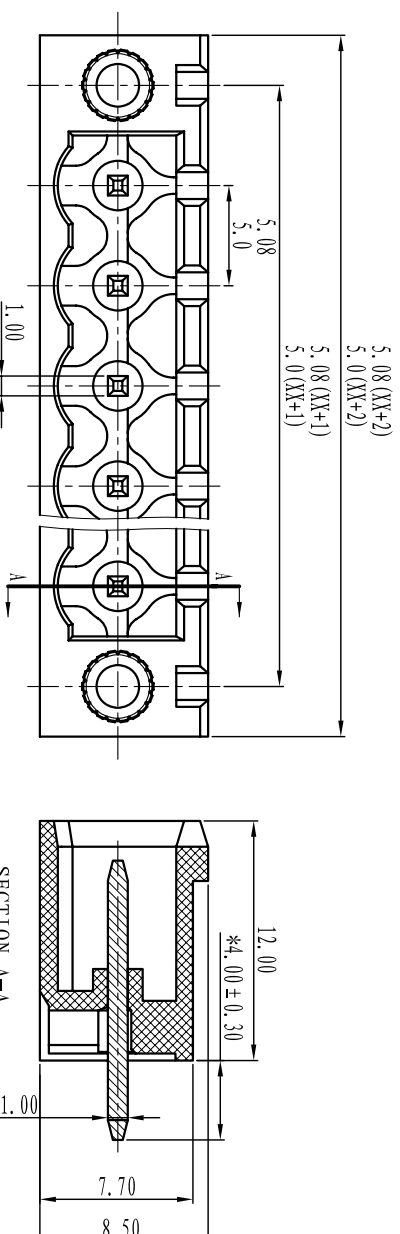

绝缘电阻/Insulation resistance: 500M Ω /DC5000V

机械性能/Mechanical

温度范围/Temp.Range: -40 $^{\circ}$ C~+105 $^{\circ}$ C
 瞬间温度/MAX Soldering: +250 $^{\circ}$ C, for 5 Sec

尺寸/Dimensions

间距/Pitch: 5.00mm, 5.08mm
 极数/Poles: 2P-24P
 材料及电镀/Material
 塑件/Housing: PA66, UL94V-0
 焊针/Pin header: Brass, Tin plated
 螺母/Nut: M2.5 Brass

TOLERANCES EXCEPT AS NOTED

	linear dimension	fillet	chamfer	short angle sid					
variable range	over 6 to 6	over 30 to 120	over 480 to 480	over 480 to 480	all	over 6 to 6	over 6 to 6	over 10 to 10	over 50 to 50
tolerance	±0.1 to ±0.2	±0.2 to ±0.3	±0.5 to ±0.9	±0.2 to ±0.9	±0.2 to ±0.5	±1 to ±1	1 $^{\circ}$ to 1 $^{\circ}$	30 $^{\circ}$ to 30 $^{\circ}$	20 $^{\circ}$ to 10 $^{\circ}$

订购方式: HOW TO ORDER

单位/UNITS: mm 尺寸/SIZE: A4 比例/SCALE: 名称/NAME: DB2EVM-5.0/5.08

Cixi Dibo Electronics Co.,LTD

第一视角/FIRST ANGLE PROJECTION

X-ON Electronics

Largest Supplier of Electrical and Electronic Components