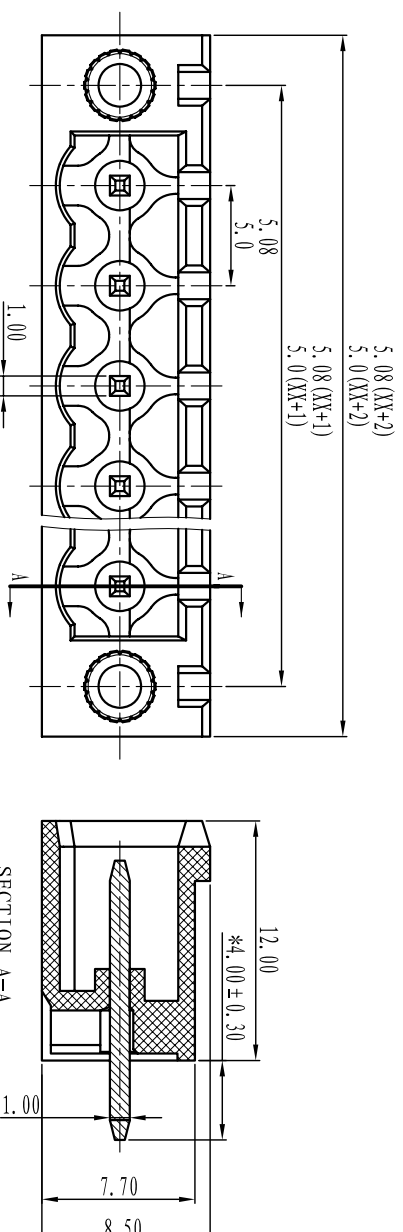

机械性能/Mechanical

温度范围/Temp.Range: -40 $^{\circ}$ C~+105 $^{\circ}$ C
 瞬间温度/MAX Soldering: +250 $^{\circ}$ C, for 5 Sec

尺寸/Dimensions

间距/Pitch: 5.00mm, 5.08mm
 极数/Poles: 2P-24P
 材料及电镀/Material
 塑件/Housing: PA66, UL94V-0
 焊针/Pin header: Brass, Tin plated
 螺母/Nut: M2.5 Brass

TOLERANCES EXCEPT AS NOTED

	linear dimension	fillet	chamfer	short angle sid					
variable range	over 6 to 6	over 30 to 120	over 480 to 480	over 480 to 480	all	over 6 to 6	over 6 to 6	over 10 to 10	over 50 to 50
tolerance	±0.1 to ±0.2	±0.2 to ±0.3	±0.5 to ±0.9	±0.2 to ±0.5	±1 to ±1	1 $^{\circ}$ to 30 $^{\circ}$	30 $^{\circ}$ to 20 $^{\circ}$	10 $^{\circ}$ to 0.5	0.025 to 0.06

订购方式: HOW TO ORDER

单位/UNITS: mm 尺寸/SIZE: A4 比例/SCALE: 第一视角/FIRST ANGLE PROJECTION

Cixi Dibo Electronics Co.,LTD

名称/NAME: DB2EVM-5.0/5.08

X-ON Electronics

Largest Supplier of Electrical and Electronic Components