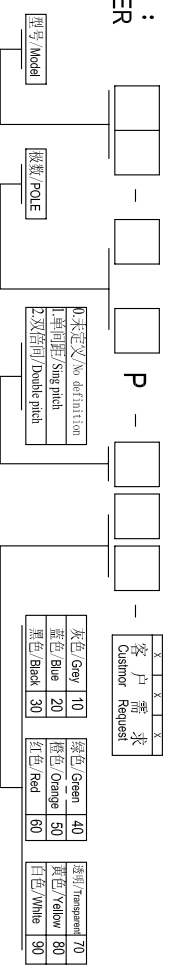

DORABO[®] Cixi Dibo Electronics Co.,LTD

产品规格书
product specification

电气性能/Electrical

参考标准/Standard: UL IEC
 额定电压/Rated voltage: 300V 320V
 额定电流/Rated current: 15A 20A
 接触电阻/Contact resistance: 20m Ω

耐电压/Withstanding voltage: AC2000V/1Min
 绝缘电阻/Insulation resistance: 500M Ω /DC5000V

机械性能/Mechanical

温度范围/Temp.Range: -40 $^{\circ}$ C~+105 $^{\circ}$ C
 瞬间温度/MAX Soldering: +250 $^{\circ}$ C, for 5 Sec

尺寸/Dimensions

间距/Pitch: 5.00mm, 5.08mm
 极数/Poles: 2P-24P
 材料及电镀/Material
 塑件/Housing: PA66, UL94V-0
 焊针/Pin header: Brass, Tin plated
 螺母/Nut: M2.5 Brass

TOLERANCES EXCEPT AS NOTED

	linear dimension	fillet	chamfer	short angle sid					
variable range	over 6 to 6	over 30 to 120	over 480 to 480	over 480 to 480	all	over 6 to 6	over 6 to 6	over 10 to 10	over 50 to 50
tolerance	±0.1 to ±0.2	±0.2 to ±0.3	±0.5 to ±0.9	±0.2 to ±0.5	±1 to ±1	1 $^{\circ}$ to 30 $^{\circ}$	30 $^{\circ}$ to 20 $^{\circ}$	10 $^{\circ}$ to 0.5	0.025 to 0.06

订购方式: HOW TO ORDER

单位/UNITS: mm 尺寸/SIZE: A4 比例/SCALE: 第一视角/FIRST ANGLE PROJECTION

Cixi Dibo Electronics Co.,LTD

名称/NAME: DB2EVM-5.0/5.08

X-ON Electronics

Largest Supplier of Electrical and Electronic Components