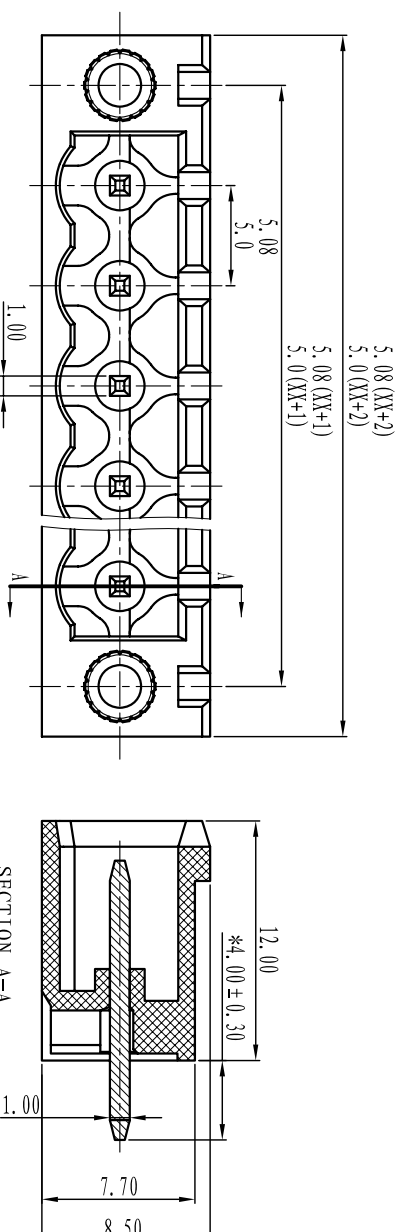

DORABO[®] Cixi Dibo Electronics Co., LTD

产品规格书
product specification

电气性能/Electrical

参考标准/Standard: UL IEC
 额定电压/Rated voltage: 300V 320V
 额定电流/Rated current: 15A 20A
 接触电阻/Contact resistance: 20m Ω

耐电压/Withstanding voltage: AC2000V/1Min

绝缘电阻/Insulation resistance: 500M Ω /DC5000V

机械性能/Mechanical

温度范围/Temp. Range: -40 $^{\circ}$ C~+105 $^{\circ}$ C
 瞬间温度/MAX Soldering: +250 $^{\circ}$ C, for 5 Sec

尺寸/Dimensions

间距/Pitch: 5.00mm, 5.08mm
 极数/Poles: 2P-24P
 材料及电镀/Material
 塑件/Housing: PA66, UL94V-0
 焊针/Pin header: Brass, Tin plated
 螺母/Nut: M2.5 Brass

TOLERANCES EXCEPT AS NOTED

	linear dimension	fillet	chamfer	short angle sid					
variable range	over 6 to 6	over 30 to 120	over 480 to 480	over 480 to 480	over 6 to 6	over 6 to 6	over 10 to 10	over 50 to 50	over 120 to 120
tolerance	± 0.1 to ± 0.2	± 0.3 to ± 0.5	± 0.9 to ± 0.2	± 0.5 to ± 1	1° to 30°	20° to 10°	0.5 to 0.025	0.06 to 0.12	0.4 to 0.4

订购方式: HOW TO ORDER

单位/UNITS	mm	尺寸/SIZE	A4	比例/SCALE	
Cixi Dibo Electronics Co., LTD					
名称/NAME	DB2EVM-5.0/5.08				

第一视角/FIRST ANGLE PROJECTION

X-ON Electronics

Largest Supplier of Electrical and Electronic Components