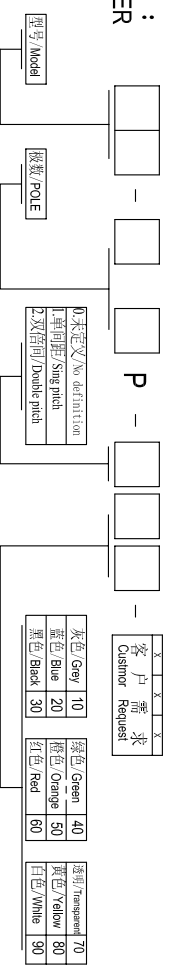

DORABO[®] Cixi Dibo Electronics Co., LTD

产品规格书
product specification

电气性能/Electrical

参考标准/Standard: UL IEC
 额定电压/Rated voltage: 300V 320V
 额定电流/Rated current: 15A 20A
 接触电阻/Contact resistance: 20m Ω

耐电压/Withstanding voltage: AC2000V/1Min

绝缘电阻/Insulation resistance: 500M Ω /DC5000V

机械性能/Mechanical

温度范围/Temp. Range: -40 $^{\circ}$ C~+105 $^{\circ}$ C
 瞬间温度/MAX Soldering: +250 $^{\circ}$ C, for 5 Sec

尺寸/Dimensions

间距/Pitch: 5.00mm, 5.08mm
 极数/Poles: 2P-24P
 材料及电镀/Material
 塑件/Housing: PA66, UL94V-0
 焊针/Pin header: Brass, Tin plated
 螺母/Nut: M2.5 Brass

TOLERANCES EXCEPT AS NOTED

	linear dimension	fillet	chamfer	short angle sid					
variable range	over 6 to 6	over 30 to 120	over 480 to 480	over 480 to 480	over 6 to 6	over 6 to 6	over 10 to 10	over 50 to 50	over 120 to 120
tolerance	± 0.1 to ± 0.2	± 0.3 to ± 0.5	± 0.9 to ± 0.2	± 0.5 to ± 1	1° to 30°	20° to 10°	0.5 to 0.025	0.06 to 0.12	0.4 to 0.4

订购方式: HOW TO ORDER

单位/UNITS	mm	尺寸/SIZE	A4	比例/SCALE	
Cixi Dibo Electronics Co., LTD					
名称/NAME	DB2EVM-5.0/5.08				

第一视角/FIRST ANGLE PROJECTION

X-ON Electronics

Largest Supplier of Electrical and Electronic Components