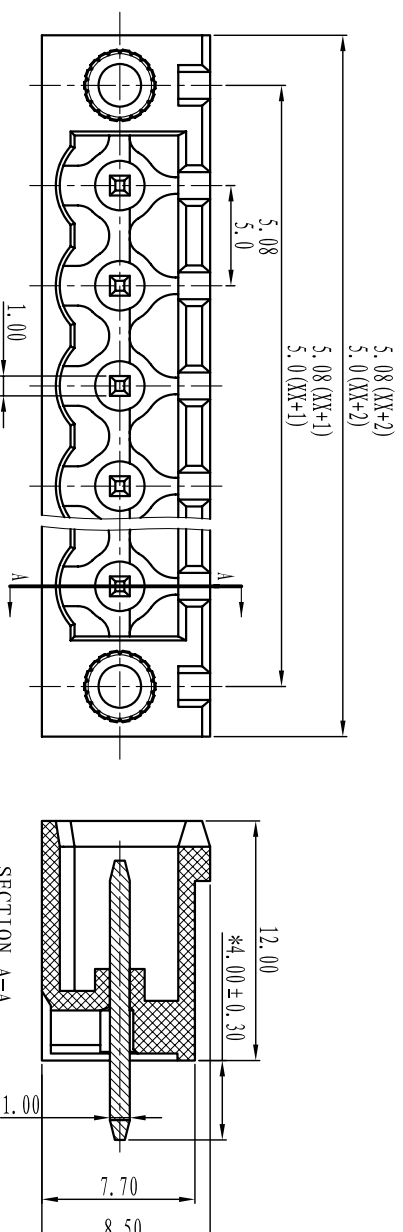

绝缘电阻/Insulation resistance: 500M Ω /DC5000V

机械性能/Mechanical

温度范围/Temp.Range: -40 $^{\circ}$ C~+105 $^{\circ}$ C
 瞬间温度/MAX Soldering: +250 $^{\circ}$ C, for 5 Sec

尺寸/Dimensions

间距/Pitch: 5.00mm, 5.08mm

极数/Poles: 2P-24P

材料及电镀/Material

塑件/Housing: PA66, UL94V-0

焊针/Pin header: Brass, Tin plated

螺母/Nut: M2.5 Brass

TOLERANCES EXCEPT AS NOTED

	linear dimension	fillet	chamfer	short angle sid					
variable range	over 6 to 6	over 30 to 120	over 480 to 480	over 480 to 480	all	over 6 to 6	over 6 to 6	over 10 to 10	over 50 to 50
tolerance	± 0.1 to ± 0.2	± 0.2 to ± 0.3	± 0.5 to ± 0.9	± 0.2 to ± 0.5	± 1 to 1°	30° to 20°	10° to 0.5	0.025 to 0.06	0.12 to 0.4

订购方式: HOW TO ORDER

单位/UNITS mm 尺寸/SIZE A4 比例/SCALE 第一视角/FIRST ANGLE PROJECTION

Cixi Dibo Electronics Co.,LTD

名称/NAME DB2EVM-5.0/5.08

X-ON Electronics

Largest Supplier of Electrical and Electronic Components