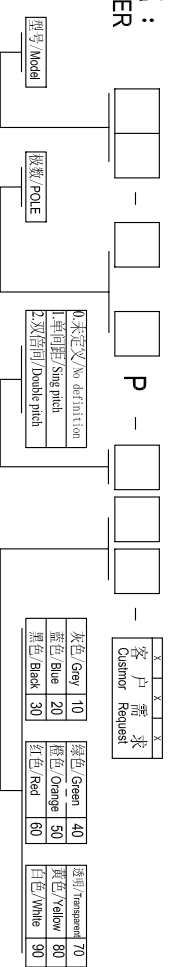

DORABO[®] Cixi Dibo Electronics Co.,LTD

产品规格书
product specification

电气性能/Electrical

参考标准/Standard: UL IEC
 额定电压/Rated voltage: 300V 320V
 额定电流/Rated current: 15A 20A
 接触电阻/Contact resistance: 20m Ω

耐电压/Withstanding voltage: AC2000V/1Min

绝缘电阻/Insulation resistance: 500M Ω /DC5000V

机械性能/Mechanical

温度范围/Temp.Range: -40 $^{\circ}$ C~+105 $^{\circ}$ C
 瞬间温度/MAX Soldering: +250 $^{\circ}$ C, for 5 Sec

尺寸/Dimensions

间距/Pitch: 5.00mm, 5.08mm

极数/Poles: 2P-24P

材料及电镀/Material

塑件/Housing: PA66, UL94V-0

焊针/Pin header: Brass, Tin plated

螺母/Nut: M2.5 Brass

TOLERANCES EXCEPT AS NOTED

	linear dimension	fillet	chamfer	short angle sid					
variable range	over 6 to 6	over 30 to 120	over 480 to 480	over 480 to 480	all	over 6 to 6	over 6 to 6	over 10 to 10	over 50 to 50
tolerance	± 0.1 to ± 0.2	± 0.2 to ± 0.3	± 0.5 to ± 0.9	± 0.2 to ± 0.5	± 1 to 1°	30° to 20°	10° to 0.5	0.025 to 0.06	0.12 to 0.4

订购方式: HOW TO ORDER

单位/UNITS mm 尺寸/SIZE A4 比例/SCALE 第一视角/FIRST ANGLE PROJECTION

Cixi Dibo Electronics Co.,LTD

名称/NAME DB2EVM-5.0/5.08

X-ON Electronics

Largest Supplier of Electrical and Electronic Components