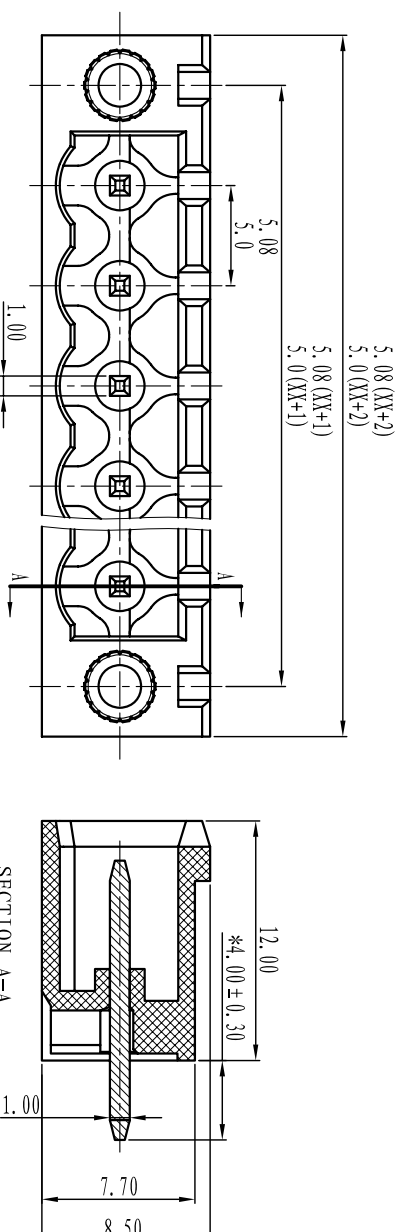

DORABO[®] Cixi Dibo Electronics Co., LTD

产品规格书
product specification

电气性能/Electrical

参考标准/Standard: UL IEC
 额定电压/Rated voltage: 300V 320V
 额定电流/Rated current: 15A 20A
 接触电阻/Contact resistance: 20m Ω

耐电压/Withstanding voltage: AC2000V/1Min
 绝缘电阻/Insulation resistance: 500M Ω /DC5000V

机械性能/Mechanical

温度范围/Temp. Range: -40 $^{\circ}$ C~+105 $^{\circ}$ C
 瞬间温度/MAX Soldering: +250 $^{\circ}$ C, for 5 Sec

尺寸/Dimensions

间距/Pitch: 5.00mm, 5.08mm
 极数/Poles: 2P-24P
 材料及电镀/Material
 塑件/Housing: PA66, UL94V-0
 焊针/Pin header: Brass, Tin plated
 螺母/Nut: M2.5 Brass

TOLERANCES EXCEPT AS NOTED

	linear dimension	fillet	chamfer	short angle sid					
variable range	over 6 to 6	over 30 to 120	over 480 to 480	over 480 to 480	all	over 6 to 6	over 6 to 6	over 10 to 10	over 50 to 50
tolerance	±0.1 to ±0.2	±0.2 to ±0.3	±0.5 to ±0.9	±0.2 to ±0.5	±1 to ±1	1 $^{\circ}$ to 30 $^{\circ}$	30 $^{\circ}$ to 20 $^{\circ}$	10 $^{\circ}$ to 0.5	0.025 to 0.06

订购方式: HOW TO ORDER

单位/UNITS	mm	尺寸/SIZE	A4	比例/SCALE	
Cixi Dibo Electronics Co., LTD					
名称/NAME	DB2EVM-5.0/5.08				

第一视角/FIRST ANGLE PROJECTION

X-ON Electronics

Largest Supplier of Electrical and Electronic Components