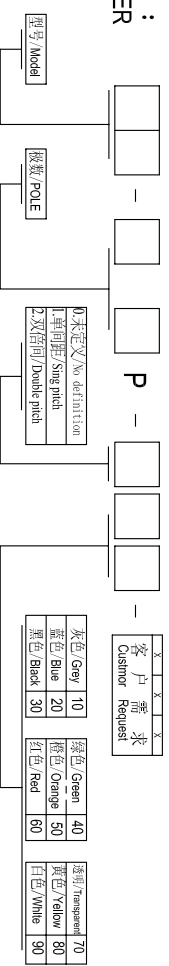

DORABO[®] Cixi Dibo Electronics Co., LTD

产品规格书
product specification

电气性能/Electrical

参考标准/Standard: UL IEC
 额定电压/Rated voltage: 300V 320V
 额定电流/Rated current: 15A 20A
 接触电阻/Contact resistance: 20m Ω

耐电压/Withstanding voltage: AC2000V/1Min
 绝缘电阻/Insulation resistance: 500M Ω /DC5000V

机械性能/Mechanical

温度范围/Temp. Range: -40 $^{\circ}$ C~+105 $^{\circ}$ C
 瞬间温度/MAX Soldering: +250 $^{\circ}$ C, for 5 Sec

尺寸/Dimensions

间距/Pitch: 5.00mm, 5.08mm
 极数/Poles: 2P-24P
 材料及电镀/Material
 塑件/Housing: PA66, UL94V-0
 焊针/Pin header: Brass, Tin plated
 螺母/Nut: M2.5 Brass

TOLERANCES EXCEPT AS NOTED

	linear dimension	fillet	chamfer	short angle sid					
variable range	over 6 to 6	over 30 to 120	over 480 to 480	over 480 to 480	all	over 6 to 6	over 6 to 6	over 10 to 10	over 50 to 50
tolerance	±0.1 to ±0.2	±0.2 to ±0.3	±0.5 to ±0.9	±0.2 to ±0.5	±1 to ±1	1 $^{\circ}$ to 30 $^{\circ}$	30 $^{\circ}$ to 20 $^{\circ}$	10 $^{\circ}$ to 0.5	0.025 to 0.06

订购方式: HOW TO ORDER

单位/UNITS	mm	尺寸/SIZE	A4	比例/SCALE	
Cixi Dibo Electronics Co., LTD					
名称/NAME	DB2EVM-5.0/5.08				

第一视角/FIRST ANGLE PROJECTION

X-ON Electronics

Largest Supplier of Electrical and Electronic Components