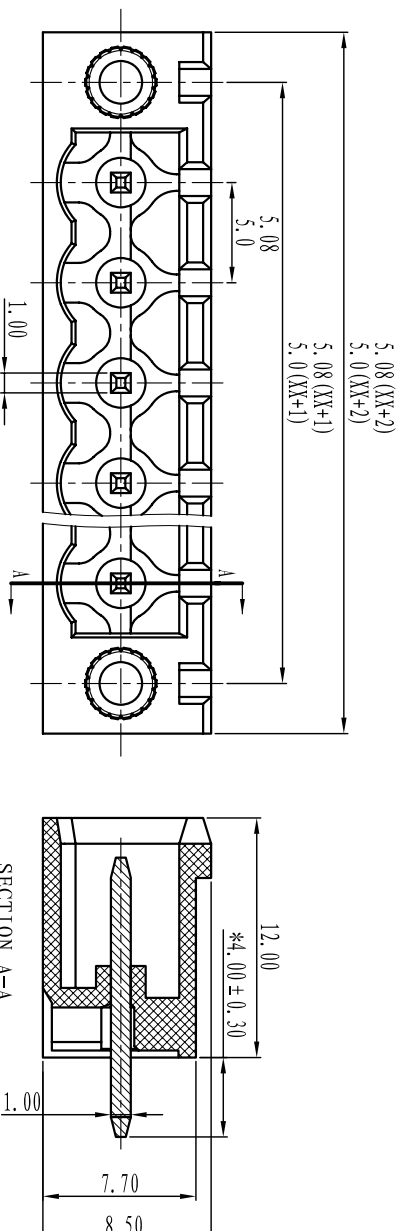

DORABO[®] Cixi Dibo Electronics Co.,LTD

产品规格书
product specification

电气性能/Electrical

参考标准/Standard: UL IEC
 额定电压/Rated voltage: 300V 320V
 额定电流/Rated current: 15A 20A
 接触电阻/Contact resistance: 20m Ω

耐电压/Withstanding voltage: AC2000V/1Min

绝缘电阻/Insulation resistance: 500M Ω /DC5000V

机械性能/Mechanical

温度范围/Temp.Range: -40 $^{\circ}$ C~+105 $^{\circ}$ C
 瞬间温度/MAX Soldering: +250 $^{\circ}$ C, for 5 Sec

尺寸/Dimensions

间距/Pitch: 5.00mm, 5.08mm
 极数/Poles: 2P-24P
 材料及电镀/Material
 塑件/Housing: PA66, UL94V-0
 焊针/Pin header: Brass, Tin plated
 螺母/Nut: M2.5 Brass

TOLERANCES EXCEPT AS NOTED

	linear dimension	fillet	chamfer	short angle sid					
variable range	over 6 to 6	over 30 to 120	over 480 to 480	over 6 to 6	over 10 to 10	over 50 to 50	over 120 to 120	over 5 to 5	over 30 to 30
tolerance	±0.1 to ±0.2	±0.3 to ±0.5	±0.9 to ±0.2	±0.5 to ±1	1 $^{\circ}$ to 30 $^{\circ}$	20 $^{\circ}$ to 10 $^{\circ}$	0.5 to 0.12	0.025 to 0.06	0.12 to 0.4

订购方式: HOW TO ORDER

单位/UNITS	mm	尺寸/SIZE	A4	比例/SCALE	
Cixi Dibo Electronics Co.,LTD					
名称/NAME	DB2EVM-5.0/5.08				

第一视角/FIRST ANGLE PROJECTION

X-ON Electronics

Largest Supplier of Electrical and Electronic Components