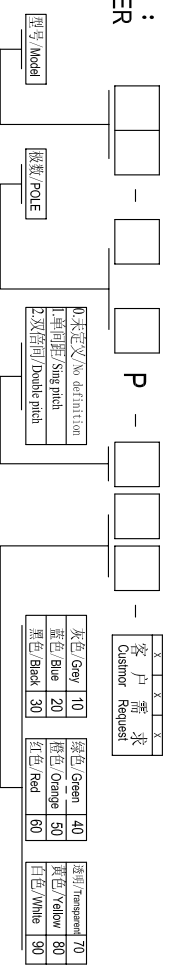

DORABO[®] Cixi Dibo Electronics Co.,LTD

产品规格书
product specification

电气性能/Electrical

参考标准/Standard: UL IEC
 额定电压/Rated voltage: 300V 320V
 额定电流/Rated current: 15A 20A
 接触电阻/Contact resistance: 20m Ω

耐电压/Withstanding voltage: AC2000V/1Min

绝缘电阻/Insulation resistance: 500M Ω /DC5000V

机械性能/Mechanical

温度范围/Temp.Range: -40 $^{\circ}$ C~+105 $^{\circ}$ C
 瞬间温度/MAX Soldering: +250 $^{\circ}$ C, for 5 Sec

尺寸/Dimensions

间距/Pitch: 5.00mm, 5.08mm
 极数/Poles: 2P-24P
 材料及电镀/Material
 塑件/Housing: PA66, UL94V-0
 焊针/Pin header: Brass, Tin plated
 螺母/Nut: M2.5 Brass

TOLERANCES EXCEPT AS NOTED

	linear dimension	fillet	chamfer	short angle sid					
variable range	over 6 to 6	over 30 to 120	over 480 to 480	over 6 to 6	over 10 to 10	over 50 to 50	over 120 to 120	over 5 to 5	over 30 to 30
tolerance	±0.1 to ±0.2	±0.3 to ±0.5	±0.9 to ±0.2	±0.5 to ±1	1 $^{\circ}$ to 30 $^{\circ}$	20 $^{\circ}$ to 10 $^{\circ}$	0.5 to 0.12	0.025 to 0.06	0.12 to 0.4

订购方式: HOW TO ORDER

单位/UNITS	mm	尺寸/SIZE	A4	比例/SCALE	
Cixi Dibo Electronics Co.,LTD					
名称/NAME	DB2EVM-5.0/5.08				

第一视角/FIRST ANGLE PROJECTION

X-ON Electronics

Largest Supplier of Electrical and Electronic Components