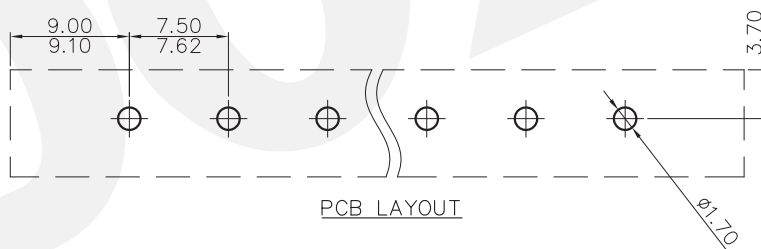

DETACHED LISTS	PART NO.:	/		
	APPD:	/		
	CHKD:	/		
	DRFT:	/		
	NAME:	DORABO 慈溪市地博电子有限公司 CIXI DORABO ELECTRONICS CO.,LTD		
	TITLE:	CUSTOMER DRAWING	REV	DO
	DRAWING NO.:	/	SHEET	1/1
	THIRD ANGLE PROJECTION	MM (INCH)	DO NOT SCALE DRAWING	SCALE 1:1