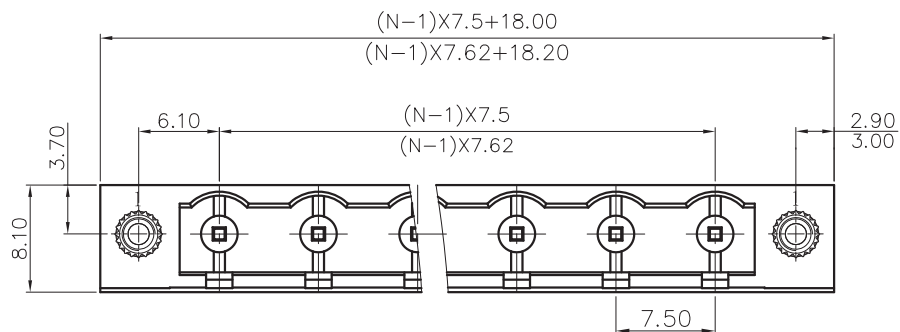

REVISION RECORD

REV	ECN	DESCRIPTION	DRFT	DATE

NOTES1:

1. UL Standard
   1. Rated voltage/current : 300V / 15A
   2. Withstanding voltage : AC1600V/1Min.

IEC Standard

Pollution degree	2
Overtoltage category	III
Rate impulse voltage(KV)	4.0KV
Rate voltage(V)	400V
Rate current(A)	20A

NOTES2:

1. Dimension shall be interpreted per ASME Y14.5-2009
  2. Pitch : 7.5/7.62mm, Poles : N=02~12P
  3. Operating temperature: -40°C~+105°C
  4. Undimensioned tolerances:

Pitch range in mm	Nominal dimension range in mm							±	∠	D
	Over 6 TO 10	Over 10 TO 24	Over 30 TO 60	Over 60 TO 100	Over 100 TO 150	Over 150	0.1/10			
±0.15	±0.20	±0.30	±0.30	±0.50	±0.70	±1.00	±1.30			±2'