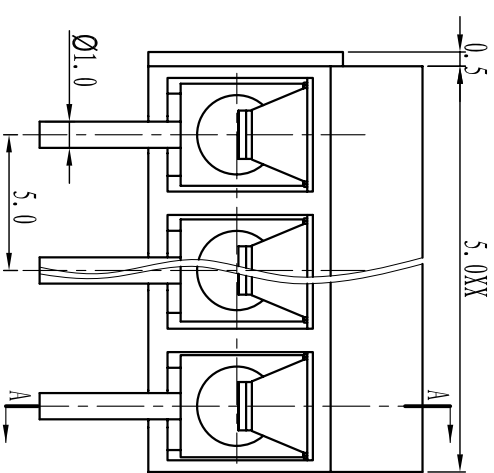

# Cixi Dibo Electronics Co., LTD

产品规格书  
product specification

TOLERANCES EXCEPT AS NOTED

linear dimension (Tolerances Standard GB/T 14486-2008)

tolerance	±0.1	±0.14	±0.19	±0.25	±0.32	±0.43	±0.57	±0.72	±0.88	±1.05	±1.25	0.5	0.025	0.06	0.12	0.4
variable range	6 to	6 to	10 to	18 to	30 to	50 to	80 to	120 to	160 to	200 to	250 to	all	5 to	5 to	30 to	120 to
tolerance	over 6	over 10	over 18	over 30	over 50	over 80	over 120	over 160	over 200	over 250	over 250	over 5	over 5	over 30	over 120	over 120

订购方式：  
HOW TO ORDER

电气性能/Electrical  
 参考标准/Standard: UL IEC  
 额定电压/Rated voltage: 250V 250V  
 额定电流/Rated current: 16A 17.5A  
 接触电阻/Contact resistance: 20mΩ  
 使用线径/Wire range: 22-14AWG 1.5mm<sup>2</sup>  
 耐电压/Withstanding voltage: AC2000V/1Min  
 绝缘电阻/Insulation resistance: 500MΩ/DC500V

机械性能/Mechanical  
 温度范围/Temp. Range: -40°C~+120°C  
 扭矩/Torque: 0.4Nm (3.5lb·in)  
 剥线长度/Strip length: 4.5-5mm

尺寸/Dimensions  
 间距/Pitch: 5.0mm  
 极数/Poles: 2P-24P  
 材料及电镀/Material  
 塑件/Housing: PBT, UL94V-0  
 螺丝/Screws: M2, steel Zinc plated  
 方针/Pin header: Brass, Snce plated  
 弹片/Shrapnel: Phosphor bronze, Ni plated

单位/UNITS	mm	尺寸/SIZE	A4	比例/SCALE	比例
<b>Cixi Dibo Electronics Co., LTD</b>					
名称/NAME					第二视角/THIRD ANGLE PROJECTION
					DB301V-5.0