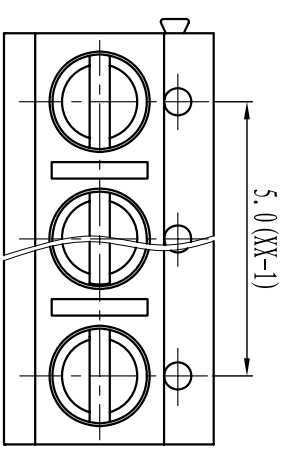

# Cixi Dibo Electronics Co., LTD

产品规格书  
product specification

TOLERANCES EXCEPT AS NOTED

linear dimension (Tolerances Standard GB/T 14486-2008)

tolerance	±0.1	±0.14	±0.19	±0.25	±0.32	±0.43	±0.57	±0.72	±0.88	±1.05	±1.25	0.5	0.025	0.06	0.12	0.4
variable range	6 to	6 to	10 to	18 to	30 to	50 to	80 to	120 to	160 to	200 to	250 to	all	5 to	5 to	30 to	120 to
tolerance	over 6	over 10	over 18	over 30	over 50	over 80	over 120	over 160	over 200	over 250	over 250	over 5	over 5	over 30	over 120	over 120

订购方式：  
HOW TO ORDER

电气性能/Electrical  
 参考标准/Standard: UL IEC  
 额定电压/Rated voltage: 250V 250V  
 额定电流/Rated current: 16A 17.5A  
 接触电阻/Contact resistance: 20mΩ  
 使用线径/Wire range: 22-14AWG 1.5mm<sup>2</sup>  
 耐电压/Withstanding voltage: AC2000V/1Min  
 绝缘电阻/Insulation resistance: 500MΩ/DC500V

机械性能/Mechanical  
 温度范围/Temp. Range: -40°C~+120°C  
 扭矩/Torque: 0.4Nm (3.5lb·in)  
 剥线长度/Strip length: 4.5-5mm

尺寸/Dimensions  
 间距/Pitch: 5.0mm  
 极数/Poles: 2P-24P  
 材料及电镀/Material  
 塑件/Housing: PBT, UL94V-0  
 螺丝/Screws: M2, steel Zinc plated  
 方针/Pin header: Brass, Snce plated  
 弹片/Shrapnel: Phosphor bronze, Ni plated

单位/UNITS	mm	尺寸/SIZE	A4	比例/SCALE	比例
<b>Cixi Dibo Electronics Co., LTD</b>					
名称/NAME					第二视角/THIRD ANGLE PROJECTION
					DB301V-5.0