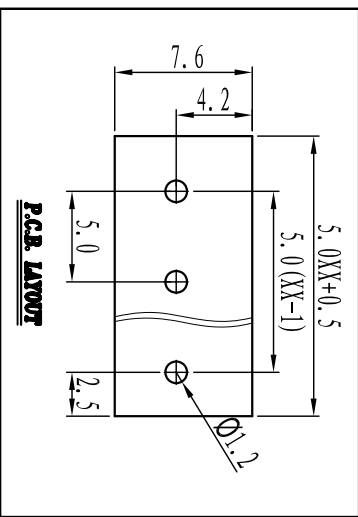

# Cixi Dibo Electronics Co., LTD

产品规格书  
product specification

TOLERANCES EXCEPT AS NOTED

linear dimension (Tolerances Standard GB/T 14486-2008)

tolerance	±0.1	±0.14	±0.19	±0.25	±0.32	±0.43	±0.57	±0.72	±0.88	±1.05	±1.25	0.5	0.025	0.06	0.12	0.4
variable range	6 to	6 to	10 to	18 to	30 to	50 to	80 to	120 to	160 to	200 to	250 to	all	5 to	5 to	30 to	120 to
tolerance	over 6	over 10	over 18	over 30	over 50	over 80	over 120	over 160	over 200	over 250	over 250	over 5	over 5	over 30	over 120	over 120

订购方式：  
HOW TO ORDER

电气性能/Electrical  
 参考标准/Standard: UL IEC  
 额定电压/Rated voltage: 250V 250V  
 额定电流/Rated current: 16A 17.5A  
 接触电阻/Contact resistance: 20mΩ  
 使用线径/Wire range: 22-14AWG 1.5mm<sup>2</sup>  
 耐电压/Withstanding voltage: AC2000V/1Min  
 绝缘电阻/Insulation resistance: 500MΩ/DC500V

机械性能/Mechanical  
 温度范围/Temp. Range: -40°C~+120°C  
 扭矩/Torque: 0.4Nm (3.5lb·in)  
 剥线长度/Strip length: 4.5-5mm

尺寸/Dimensions  
 间距/Pitch: 5.0mm  
 极数/Poles: 2P-24P  
 材料及电镀/Material  
 塑件/Housing: PBT, UL94V-0  
 螺丝/Screws: M2, steel Zinc plated  
 方针/Pin header: Brass, Snce plated  
 弹片/Shrapnel: Phosphor bronze, Ni plated

单位/UNITS	mm	尺寸/SIZE	A4	比例/SCALE	比例
<b>Cixi Dibo Electronics Co., LTD</b>					
名称/NAME					第二视角/THIRD ANGLE PROJECTION
					DB301V-5.0