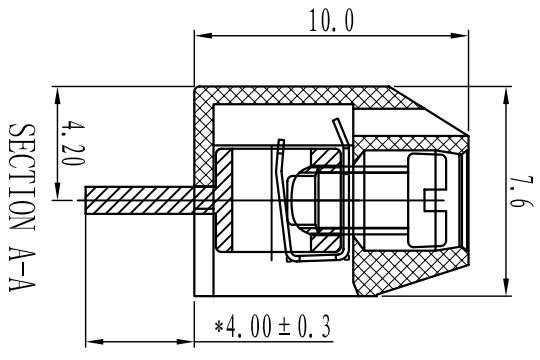

# Cixi Dibo Electronics Co., LTD

产品规格书  
product specification

TOLERANCES EXCEPT AS NOTED

linear dimension (Tolerances Standard GB/T 14486-2008)

tolerance	±0.1	±0.14	±0.19	±0.25	±0.32	±0.43	±0.57	±0.72	±0.88	±1.05	±1.25	0.5	0.025	0.06	0.12	0.4
variable range	6 to	6 to	10 to	18 to	30 to	50 to	80 to	120 to	160 to	200 to	250 to	all	5 to	5 to	30 to	120 to
tolerance	over 6	over 10	over 18	over 30	over 50	over 80	over 120	over 160	over 200	over 250	over 250	over 5	over 5	over 30	over 120	over 120

机械性能/Mechanical  
 温度范围/Temp. Range: -40°C~+120°C  
 扭矩/Torque: 0.4Nm (3.5lb·in)  
 剥线长度/Strip length: 4.5-5mm

尺寸/Dimensions  
 间距/Pitch: 5.0mm  
 极数/Poles: 2P-24P  
 材料及电镀/Material  
 塑件/Housing: PBT, UL94V-0  
 螺丝/Screws: M2, steel Zinc plated  
 方针/Pin header: Brass, Snce plated  
 弹片/Shrapnel: Phosphor bronze, Ni plated

单位/UNITS	mm	尺寸/SIZE	A4	比例/SCALE	比例
<b>Cixi Dibo Electronics Co., LTD</b>					
名称/NAME					第二视角/THIRD ANGLE PROJECTION
					DB301V-5.0