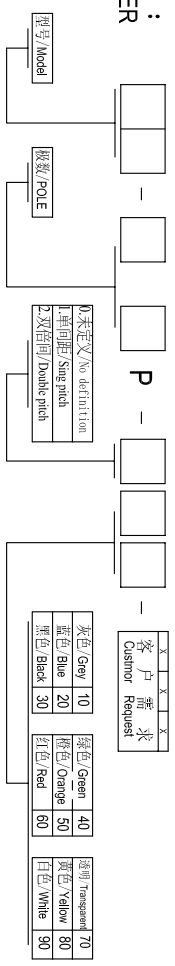

# Cixi Dibo Electronics Co., LTD

产品规格书  
product specification

TOLERANCES EXCEPT AS NOTED

linear dimension (Tolerances Standard GB/T 14486-2008)

tolerance	±0.1	±0.14	±0.19	±0.25	±0.32	±0.43	±0.57	±0.72	±0.88	±1.05	±1.25	0.5	0.025	0.06	0.12	0.4
variable range	6 to	6 to	10 to	18 to	30 to	50 to	80 to	120 to	160 to	200 to	250 to	all	5 to	5 to	30 to	120 to
tolerance	over 6	over 10	over 18	over 30	over 50	over 80	over 120	over 160	over 200	over 250	over 250	over 5	over 5	over 30	over 120	over 120

订购方式：  
HOW TO ORDER

电气性能/Electrical  
 参考标准/Standard: UL IEC  
 额定电压/Rated voltage: 250V 250V  
 额定电流/Rated current: 16A 17.5A  
 接触电阻/Contact resistance: 20mΩ  
 使用线径/Wire range: 22-14AWG 1.5mm<sup>2</sup>  
 耐电压/Withstanding voltage: AC2000V/1Min  
 绝缘电阻/Insulation resistance: 500MΩ/DC500V

机械性能/Mechanical  
 温度范围/Temp. Range: -40°C~+120°C  
 扭矩/Torque: 0.4Nm (3.5lb·in)  
 剥线长度/Strip length: 4.5-5mm

尺寸/Dimensions  
 间距/Pitch: 5.0mm  
 极数/Poles: 2P-24P  
 材料及电镀/Material  
 塑件/Housing: PBT, UL94V-0  
 螺丝/Screws: M2, steel Zinc plated  
 方针/Pin header: Brass, Snce plated  
 弹片/Shrapnel: Phosphor bronze, Ni plated

单位/UNITS	mm	尺寸/SIZE	A4	比例/SCALE	比例
<b>Cixi Dibo Electronics Co., LTD</b>					
名称/NAME					第二视角/THIRD ANGLE PROJECTION
					DB301V-5.0