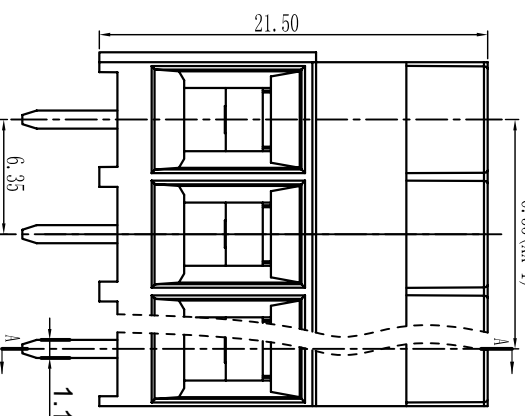

Cixi Dibo Electronics Co., LTD

产品规格书
product specification