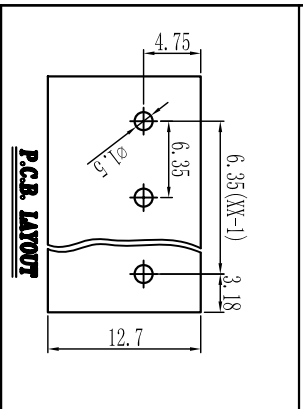

Cixi Dibo Electronics Co., LTD

产品规格书
product specification

TOLERANCES EXCEPT AS NOTED

SECTION A-A

订购方式：
HOW TO ORDER

电气性能/Electrical
 参考标准/Standard: UL IEC
 额定电压/Rated voltage: 300V 250V
 额定电流/Rated current: 30A 35A
 接触电阻/Contact resistance: 20mΩ
 使用线径/Wire range: 26-10AWG 4.0mm²
 耐电压/Withstanding voltage: AC2000V/1Min
 绝缘电阻/Insulation resistance: 500MΩ/DC500V

机械性能/Mechanical
 温度范围/Temp.Range: -40°C+105°C
 扭矩/Torque: 0.5Nm (4.5lb`in)
 剥线长度/Strip length: 6-7mm

尺寸/Dimensions
 间距/Pitch: 6.35mm
 板数/Poles: 2P-24P

材质及电镀/Material
 塑件/Housing: P166, U194V-0
 螺丝/Screws: M3.0, steel Zinc plated
 方块/Cage: Brass, Ni plated
 焊脚/Pin header: Brass, Snle plated

Linear dimension	fillet	chamfer	短角	倒角	公差	公差	公差	公差
over 6 to 30	over 120 to 480	over 6 to 10	over 10 to 50	over 50 to 120	all	all	all	all
tolerance ±0.1	tolerance ±0.2	tolerance ±0.3	tolerance ±0.5	tolerance ±0.9	tolerance ±0.2	tolerance ±0.5	tolerance ±1	tolerance 1°

单位/UNITS	mm	尺寸/SIZE	A4	比例/SCALE	比例
Cixi Dibo Electronics Co., LTD					
名称/NAME	DB910-6.35				第三视角/THIRD ANGLE PROJECTION

X-ON Electronics

Largest Supplier of Electrical and Electronic Components

Click to view similar products for [Fixed Terminal Blocks](#) category: