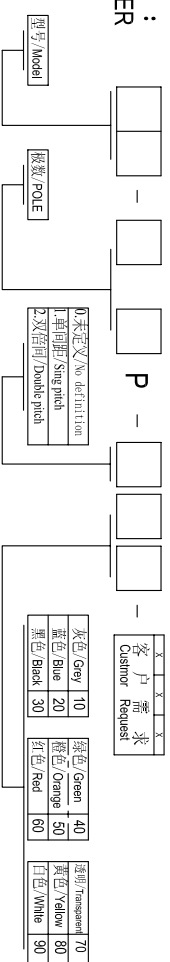

Cixi Dibo Electronics Co., LTD

产品规格书
product specification

TOLERANCES EXCEPT AS NOTED

SECTION A-A

订购方式：
HOW TO ORDER

电气性能/Electrical
 参考标准/Standard: UL IEC
 额定电压/Rated voltage: 300V 250V
 额定电流/Rated current: 30A 35A
 接触电阻/Contact resistance: 20mΩ
 使用线径/Wire range: 26-10AWG 4.0mm²
 耐电压/Withstanding voltage: AC2000V/1Min
 绝缘电阻/Insulation resistance: 500MΩ/DC500V

机械性能/Mechanical
 温度范围/Temp.Range: -40°C+105°C
 扭矩/Torque: 0.5Nm (4.5lb`in)
 剥线长度/Strip length: 6-7mm

尺寸/Dimensions
 间距/Pitch: 6.35mm
 板数/Poles: 2P-24P

材质及电镀/Material
 塑件/Housing: P166, U194V-0
 螺丝/Screws: M3.0, steel Zinc plated
 方块/Cage: Brass, Ni plated
 焊脚/Pin header: Brass, Snle plated

Linear dimension	fillet	chamfer	短角	倒角	公差	公差	公差	公差
over 6 to 30	over 120 to 480	over 6 to 10	over 10 to 50	over 50 to 120	all	all	all	all
tolerance ±0.1	tolerance ±0.2	tolerance ±0.3	tolerance ±0.5	tolerance ±0.9	tolerance ±0.2	tolerance ±0.5	tolerance ±1	tolerance 1°

单位/UNITS	mm	尺寸/SIZE	A4	比例/SCALE	比例
Cixi Dibo Electronics Co., LTD					
名称/NAME	DB910-6.35				第三视角/THIRD ANGLE PROJECTION

X-ON Electronics

Largest Supplier of Electrical and Electronic Components

Click to view similar products for [Fixed Terminal Blocks](#) category: