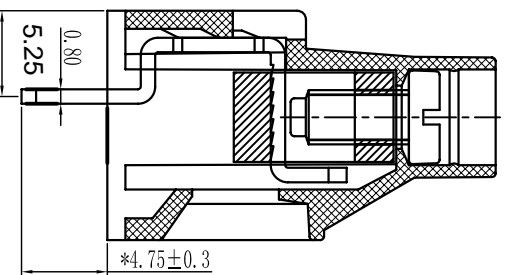

Cixi Dibo Electronics Co., LTD

产品规格书
product specification

TOLERANCES EXCEPT AS NOTED

SECTION A-A

订购方式：
HOW TO ORDER

电气性能/Electrical
 参考标准/Standard: UL IEC
 额定电压/Rated voltage: 300V 250V
 额定电流/Rated current: 30A 35A
 接触电阻/Contact resistance: 20mΩ
 使用线径/Wire range: 26-10AWG 4.0mm²
 耐电压/Withstanding voltage: AC2000V/1Min
 绝缘电阻/Insulation resistance: 500MΩ/DC500V

机械性能/Mechanical
 温度范围/Temp.Range: -40°C+105°C
 扭矩/Torque: 0.5Nm (4.5lb`in)
 剥线长度/Strip length: 6-7mm

尺寸/Dimensions
 间距/Pitch: 6.35mm
 板数/Poles: 2P-24P

材质及电镀/Material
 塑件/Housing: P166, U194V-0
 螺丝/Screws: M3.0, steel Zinc plated
 方块/Cage: Brass, Ni plated
 焊脚/Pin header: Brass, Snle plated

Linear dimension	fillet	chamfer	短角	倒角	公差	公差	公差	公差
over 6 to 30	over 120 to 480	over 6 to 10	over 10 to 50	over 50 to 120	all	all	all	all
tolerance ±0.1	tolerance ±0.2	tolerance ±0.3	tolerance ±0.5	tolerance ±0.9	tolerance ±0.2	tolerance ±0.5	tolerance ±1	tolerance 1°

单位/UNITS	mm	尺寸/SIZE	A4	比例/SCALE	比例
Cixi Dibo Electronics Co., LTD					
名称/NAME	DB910-6.35				第三视角/THIRD ANGLE PROJECTION

X-ON Electronics

Largest Supplier of Electrical and Electronic Components

Click to view similar products for [Fixed Terminal Blocks](#) category: