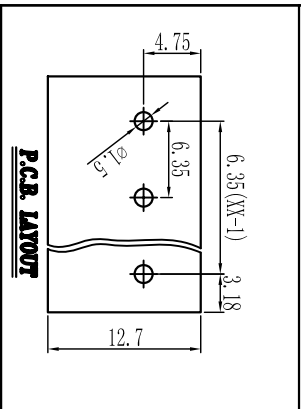

Cixi Dibo Electronics Co., LTD

产品规格书
product specification

TOLERANCES EXCEPT AS NOTED

SECTION-A-A

订购方式：
HOW TO ORDER

电气性能/Electrical
 参考标准/Standard: UL IEC
 额定电压/Rated voltage: 300V 250V
 额定电流/Rated current: 30A 35A
 接触电阻/Contact resistance: 20ma
 使用线径/Wire range: 26-10AWG 4.0mm²
 耐电压/Withstanding voltage: AC2000V/1Min
 绝缘电阻/Insulation resistance: 500MΩ/DC500V

机械性能/Mechanical
 温度范围/Temp.Range: -40° C~+105° C
 扭矩/Torque: 0.5Nm (4.5lb`in)
 剥线长度/Strip length: 6-7mm

尺寸/Dimensions
 间距/Pitch: 6.35mm
 极数/Poles: 2P-24P

材质及电镀/Material
 塑件/Housing: P166, U194V-0
 螺丝/Screws: M3.0, steel Zinc plated
 方块/Cage: Brass, Ni plated
 焊脚/Pin header: Brass, Snle plated

	Linear dimension	fillet	chamfer	短角边 short angle sid	≡	—	∇	∥	⊥
variable range	6 to 6 30 to 120 480 to 480	all	6 to 6	10 to 10 50 to 50 120 to 120	all	5 to 5 30 to 30 120 to 120	over 30 over 120	over 30 over 120	over 120
tolerance	±0.1 to ±0.2 ±0.2 to ±0.3 ±0.3 to ±0.5 ±0.5 to ±0.9	±0.2	±0.5	±1	1° to 30° 20° to 10°	0.5 to 0.025 0.06 to 0.12	0.12	0.4	

单位/UNITS mm 尺寸/SIZE A4 比例/SCALE 比例

Cixi Dibo Electronics Co., LTD

名称/NAME DB910-6.35

X-ON Electronics

Largest Supplier of Electrical and Electronic Components

Click to view similar products for [Fixed Terminal Blocks](#) category: