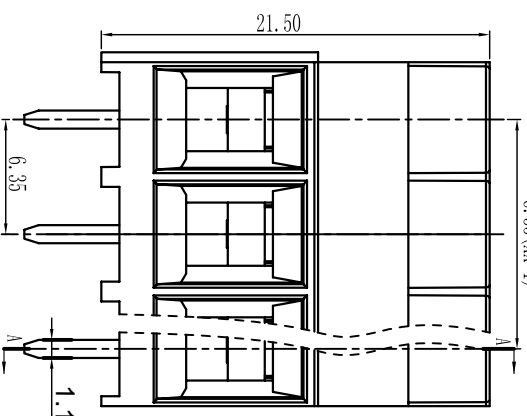

Cixi Dibo Electronics Co., LTD

产品规格书
product specification