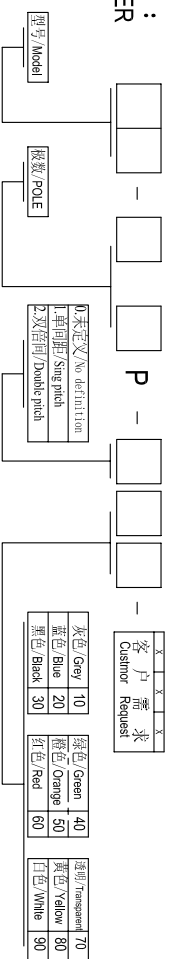

Cixi Dibo Electronics Co., LTD

产品规格书
product specification

TOLERANCES EXCEPT AS NOTED

SECTION-A-A

订购方式：
HOW TO ORDER

电气性能/Electrical
 参考标准/Standard: UL IEC
 额定电压/Rated voltage: 300V 250V
 额定电流/Rated current: 30A 35A
 接触电阻/Contact resistance: 20ma
 使用线径/Wire range: 26-10AWG 4.0mm²
 耐电压/Withstanding voltage: AC2000V/1Min
 绝缘电阻/Insulation resistance: 500MΩ/DC500V

机械性能/Mechanical
 温度范围/Temp.Range: -40° C~+105° C
 扭矩/Torque: 0.5Nm (4.5lb`in)
 剥线长度/Strip length: 6-7mm

尺寸/Dimensions
 间距/Pitch: 6.35mm
 极数/Poles: 2P-24P

材质及电镀/Material
 塑件/Housing: P166, U194V-0
 螺丝/Screws: M3.0, steel Zinc plated
 方块/Cage: Brass, Ni plated
 焊脚/Pin header: Brass, Snle plated

	Linear dimension	fillet	chamfer	短角边 short angle sid	≡	—	∇	∥	⊥
variable range	6 to 6 30 to 120 480 to 480	all	6 to 6	10 to 10 50 to 50 120 to 120	all	5 to 5 30 to 30 120 to 120	over 30 over 120	over 30 over 120	over 120
tolerance	±0.1 to ±0.2 ±0.2 to ±0.3 ±0.3 to ±0.5 ±0.5 to ±0.9	±0.2	±0.5	±1	1° to 30° 20° to 10°	0.5 to 0.025 0.06 to 0.12	0.12	0.4	