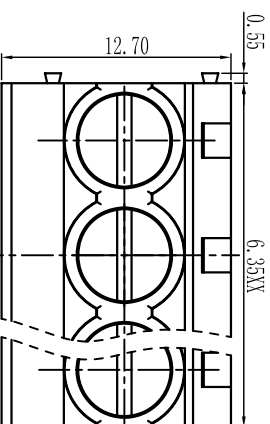

Cixi Dibo Electronics Co., LTD

产品规格书
product specification