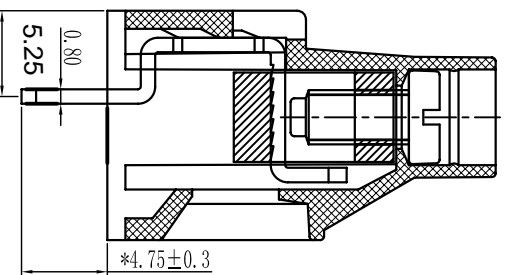

Cixi Dibo Electronics Co., LTD

产品规格书
product specification