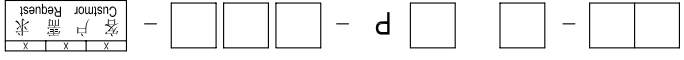

订购方式：
HOW TO ORDER:

电气性能/Electrical
 参考标准/Standard: UL IEC
 额定电压/Rated voltage: 300V 250V
 额定电流/Rated current: 30A 35A
 接触电阻/Contact resistance: 20mΩ
 使用线径/Wire range: 26-10AWG 6.0mm²
 耐电压/Withstanding voltage: AC2000V/1Min
 绝缘电阻/Insulation resistance: 500MΩ/DC500V
 机械性能/Mechanical
 温度范围/Temp Range: -40°C~+105°C
 扭矩/Torque: 0.5Nm(4.5lb·in)
 剥线长度/Strip length: 6-7mm
 尺寸/Dimensions
 间距/Pitch: 9.5mm
 极数/Poles: 2P-24P
 材质及电镀/Material
 塑件/Housing: PA66, UL94V-0
 螺丝/Screws: M3.0, steel Zinc plated
 方块/Cage: Brass, Ni plated
 焊脚/Pin header: Brass, SnIe plated

型号/Model	极数/POLE	1.未定义/No definition 2.双倍间距/Double pitch	颜色/Color
□	□	□	灰色/Grey 10
□	□	□	蓝色/Blue 20
□	□	□	棕色/Orange 30
□	□	□	绿色/Green 40
□	□	□	黄色/Yellow 50
□	□	□	白色/White 60
□	□	□	透明/Transparent 70
□	□	□	90