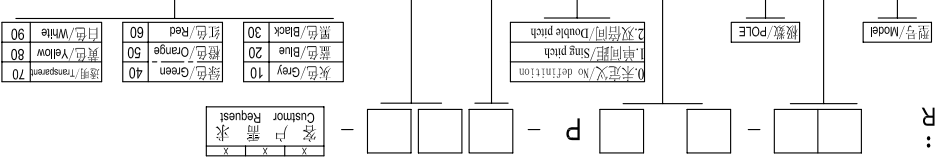

电气性能/Electrical
 参考标准/Standard: UL IEC
 额定电压/Rated voltage: 300V 750V
 额定电流/Rated current: 20A 24A
 使用线径/Wire range: 22-12AWG 2.5mm²
 耐电压/Withstanding voltage: AC2000V/1Min
 绝缘电阻/Insulation resistance: 500M Ω /DC500V
 机械性能/Mechanical
 温度范围/Temp.Range: -40 $^{\circ}$ C~+105 $^{\circ}$ C
 最大锁紧力矩/Max.Torque: 1.2Nm (10.61 b. in)

尺寸/Dimensions
 间距/Pitch: 10.0mm
 极数/Poles: 2P-24P
 材质及电镀/Material
 塑料/Housing: PA66, UL94V-0
 螺丝/Screws: M4, steel Ni plated
 焊脚/Pin header: Brass, 0.8, Tin plated

订购方式: HOW TO ORDER

linear dimension/Tolerances Standard GB/T 14486-2008	≡	—	□	//	L											
tolerance	±0.1	±0.14	±0.19	±0.25	±0.32	±0.43	±0.57	±0.72	±0.88	±1.05	±1.25	0.5	0.025	0.06	0.12	0.4
variable range	6 to	10 to	18 to	30 to	50 to	80 to	120 to	160 to	200 to	250 to	oil	5 to	5 to	30 to	120 to	120 to
over	over	over	over	over	over	over	over	over	over	over	over	over	over	over	over	over