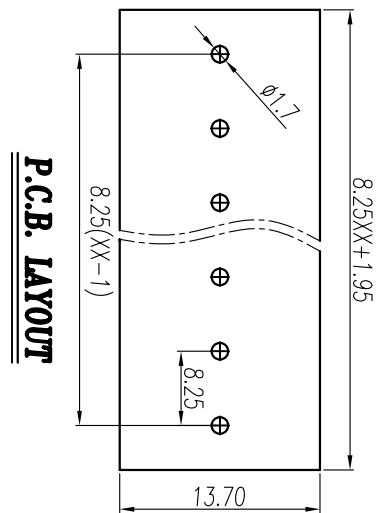

# Cixi Dibo Electronics Co., LTD

产品规格书  
product specification

**电气性能/Electrical**  
 参考标准/Standard: UL IEC  
 额定电压/Rated voltage: 300V 450V  
 额定电流/Rated current: 15A 24A  
 使用线径/Wire range: 22-14AWG 1.5mm<sup>2</sup>  
 耐电压/Withstanding voltage: AC2000V/1Min  
 绝缘电阻/Insulation resistance: 500MΩ/DC500V

**机械性能/Mechanical**  
 扭矩/Torque: 0.5Nm(4.5lb.in)  
 温度范围/Temp.Range: -40°C~+105°C

**尺寸/Dimensions**  
 间距/Pitch: 8.25mm  
 极数/Poles: 2p-26p

**材料及电镀/Material**  
 塑件/Housing: PA66, UL94V-0  
 螺丝/Screws: M3, steel, Ni Plated  
 焊脚/Pin header: Brass, Tin plated

订购方式：  
HOW TO ORDER

	linear dimension (Tolerances Standard GB/T 14486-2008)												≡	—	□	//	⊥
variable range	to 6	over 6 to 10	over 10 to 18	over 18 to 30	over 30 to 50	over 50 to 80	over 80 to 120	over 120 to 160	over 160 to 200	over 200 to 250	over 250 to 500	all	to 5	over 5 to 30	over 30 to 120	over 120 to 250	
tolerance	±0.1	±0.14	±0.19	±0.25	±0.32	±0.43	±0.57	±0.72	±0.88	±1.05	±1.25	0.5	0.025	0.06	0.12	0.4	

单位/UNITS	mm	尺寸/SIZE	A4	比例/SCALE	比例
Cixi Dibo Electronics Co., LTD					
名称/NAME	DB35C-8.25				
第一视角 / FIRST ANGLE PROJECTION					