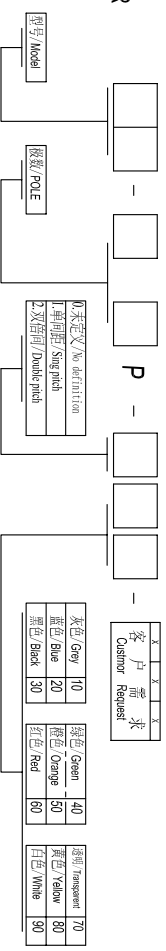

# Cixi Dibo Electronics Co., LTD

产品规格书  
product specification

**电气性能/Electrical**  
 参考标准/Standard: UL IEC  
 额定电压/Rated voltage: 300V 450V  
 额定电流/Rated current: 15A 24A  
 使用线径/Wire range: 22-14AWG 1.5mm<sup>2</sup>  
 耐电压/Withstanding voltage: AC2000V/1Min  
 绝缘电阻/Insulation resistance: 500MΩ/DC500V

**机械性能/Mechanical**  
 扭矩/Torque: 0.5Nm(4.5lb.in)  
 温度范围/Temp.Range: -40°C~+105°C

**尺寸/Dimensions**  
 间距/Pitch: 8.25mm  
 极数/Poles: 2p-26p

**材料及电镀/Material**  
 塑件/Housing: PA66, UL94V-0  
 螺丝/Screws: M3, steel, Ni Plated  
 焊脚/Pin header: Brass, Tin plated

订购方式：  
HOW TO ORDER

	linear dimension (Tolerances Standard GB/T 14486-2008)												≡	—	□	//	⊥
variable range	to 6	over 6 to 10	over 10 to 18	over 18 to 30	over 30 to 50	over 50 to 80	over 80 to 120	over 120 to 160	over 160 to 200	over 200 to 250	over 250 to 500	all	to 5	over 5 to 30	over 30 to 120	over 120 to 250	
tolerance	±0.1	±0.14	±0.19	±0.25	±0.32	±0.43	±0.57	±0.72	±0.88	±1.05	±1.25	0.5	0.025	0.06	0.12	0.4	

单位/UNITS	mm	尺寸/SIZE	A4	比例/SCALE	比例
Cixi Dibo Electronics Co., LTD					
名称/NAME	DB35C-8.25				
第一视角 / FIRST ANGLE PROJECTION					