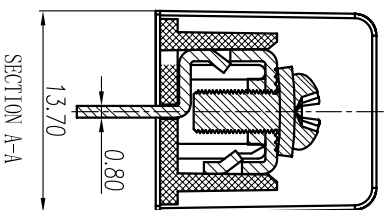

Cixi Dibo Electronics Co., LTD

产品规格书
product specification