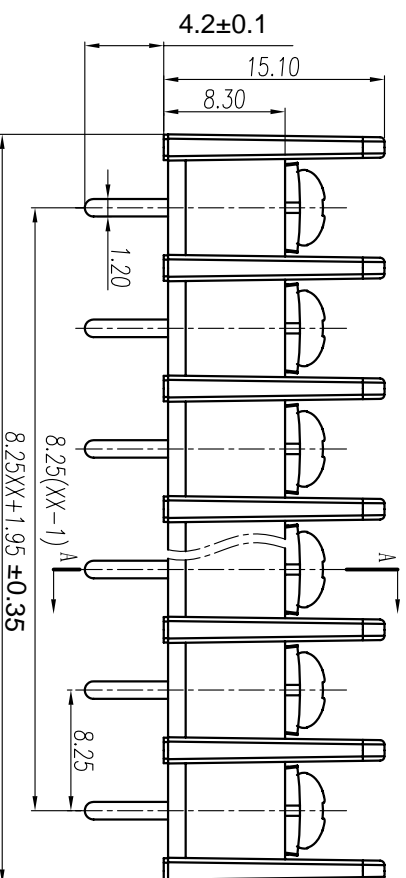

# Cixi Dibo Electronics Co., LTD

产品规格书  
product specification

**电气性能/Electrical**  
 参考标准/Standard: UL IEC  
 额定电压/Rated voltage: 300V 450V  
 额定电流/Rated current: 15A 24A  
 使用线径/Wire range: 22-14AWG 1.5mm<sup>2</sup>  
 耐电压/Withstanding voltage: AC2000V/1Min  
 绝缘电阻/Insulation resistance: 500MΩ/DC500V

**机械性能/Mechanical**  
 扭矩/Torque: 0.5Nm(4.5lb.in)  
 温度范围/Temp.Range: -40°C~+105°C

**尺寸/Dimensions**  
 间距/Pitch: 8.25mm  
 极数/Poles: 2p-26p

**材料及电镀/Material**  
 塑件/Housing: PA66, UL94V-0  
 螺丝/Screws: M3, steel, Ni Plated  
 焊脚/Pin header: Brass, Tin plated

订购方式：  
HOW TO ORDER

	linear dimension (Tolerances Standard GB/T 14486-2008)												≡	—	□	//	⊥
variable range	to 6	over 6 to 10	over 10 to 18	over 18 to 30	over 30 to 50	over 50 to 80	over 80 to 120	over 120 to 160	over 160 to 200	over 200 to 250	over 250 to 500	all	to 5	over 5 to 30	over 30 to 120	over 120 to 250	
tolerance	±0.1	±0.14	±0.19	±0.25	±0.32	±0.43	±0.57	±0.72	±0.88	±1.05	±1.25	0.5	0.025	0.06	0.12	0.4	

单位/UNITS	mm	尺寸/SIZE	A4	比例/SCALE	比例
Cixi Dibo Electronics Co., LTD					
名称/NAME	DB35C-8.25				
第一视角 / FIRST ANGLE PROJECTION					