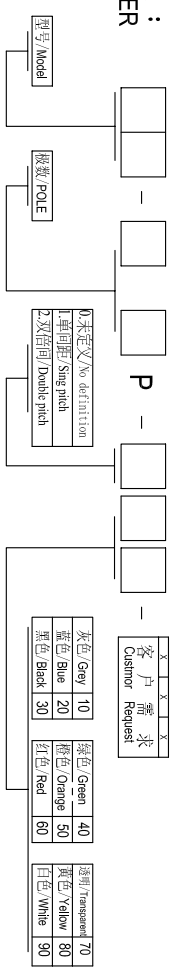

DORABO[®] Cixi Dibo Electronics Co., LTD

产品规格书
product specification

电气性能/Electrical

参考标准/Standard: UL IEC
 额定电压/Rated voltage: 300V 450V
 额定电流/Rated current: 20A 32A
 使用线径/Wire range: 22-12AWG 4.0mm²
 耐电压/Withstanding voltage: AC2000V/1Min
 绝缘电阻/Insulation resistance: 500M Ω /DC500V

机械性能/Mechanical

温度范围/Temp. Range: -40 $^{\circ}$ ~ +105 $^{\circ}$
 最大锁紧力矩/Max. Torque: 0.5Nm (4.5lb. in)

尺寸/Dimensions

间距/Pitch: 8.25mm
 极数/Poles: 2P-2IP

材料及电镀/Material

塑件/Housing: PA66, UL94V-0
 螺丝/Screws: M3, steel Nickel plated
 焊脚/Pin header: Brass, 0.8, Tin plated

TOLERANCES EXCEPT AS NOTED

	linear dimension	fillet	chamfer	short angle sid	≡	—	//	⊥
variable	over 6 to 30	over 30 to 120	over 120 to 480	all to 6	over 6 to 10	over 10 to 50	over 50 to 120	all to 5
tolerance	±0.1 to 0.3	±0.3 to 0.5	±0.5 to 0.9	±0.2 to 0.5	±1	1 $^{\circ}$ to 30'	10 $^{\circ}$ to 20'	0.5 to 0.12

订购方式: HOW TO ORDER

单位/UNITS	mm	尺寸/SIZE	A4	比例/SCALE	
Cixi Dibo Electronics Co., LTD					
名称/NAME					第一视角/FIRST ANGLE PROJECTION
					DBT50-8.25

X-ON Electronics

Largest Supplier of Electrical and Electronic Components