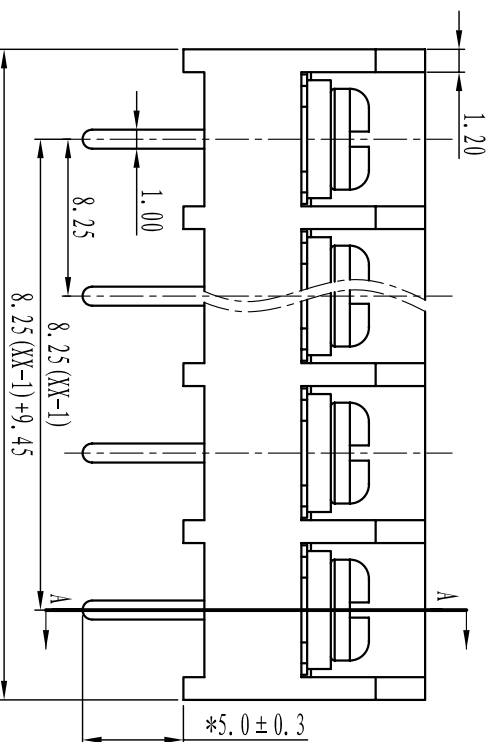

DORABO[®] Cixi Dibo Electronics Co., LTD

产品规格书
product specification

电气性能/Electrical

参考标准/Standard: UL IEC
 额定电压/Rated voltage: 300V 450V
 额定电流/Rated current: 20A 32A
 使用线径/Wire range: 22-12AWG 4.0mm²
 耐电压/Withstanding voltage: AC2000V/1Min
 绝缘电阻/Insulation resistance: 500M Ω /DC500V

机械性能/Mechanical

温度范围/Temp. Range: -40 $^{\circ}$ ~ +105 $^{\circ}$
 最大锁紧力矩/Max. Torque: 0.5Nm (4.5lb. in)

尺寸/Dimensions

间距/Pitch: 8.25mm
 极数/Poles: 2P-2IP

材料及电镀/Material

塑件/Housing: PA66, UL94V-0
 螺丝/Screws: M3, steel Nickel plated
 焊脚/Pin header: Brass, 0.8, Tin plated

TOLERANCES EXCEPT AS NOTED

	linear dimension	fillet	chamfer	short angle sid	≡	—	//	⊥
variable	over 6 to 30	over 30 to 120	over 120 to 480	all to 6	over 6 to 10	over 10 to 50	over 50 to 120	all to 5
tolerance	±0.1 to 0.3	±0.3 to 0.5	±0.5 to 0.9	±0.2 to 0.5	±1	1 $^{\circ}$ to 30'	10 $^{\circ}$ to 20'	0.5 to 0.12

订购方式: HOW TO ORDER

单位/UNITS	mm	尺寸/SIZE	A4	比例/SCALE	
Cixi Dibo Electronics Co., LTD					
名称/NAME					第一视角/FIRST ANGLE PROJECTION
					DBT50-8.25

X-ON Electronics

Largest Supplier of Electrical and Electronic Components